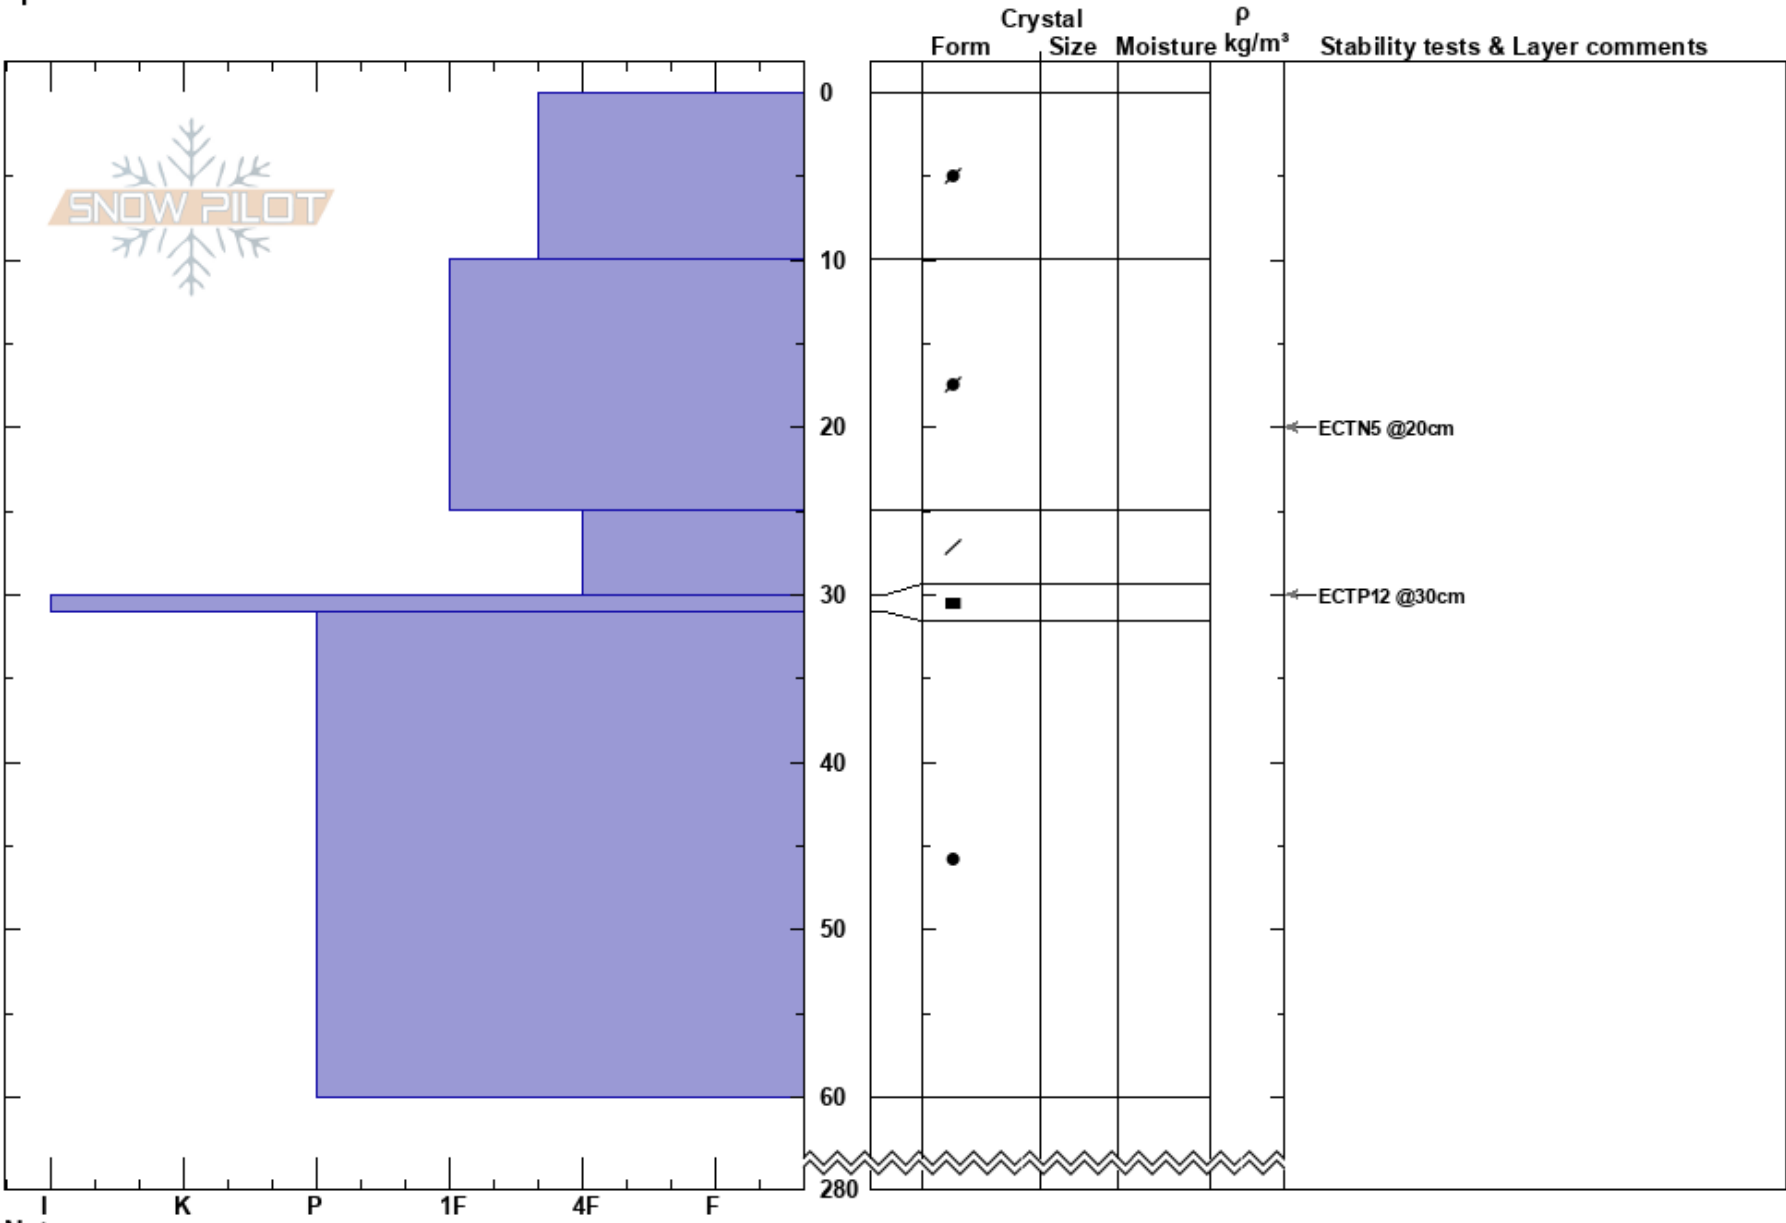

Fågel  
Fågelfället  
Sweden  
Elevation: 880 m  
Aspect: E  
Specifics:

Sebastian Wiklund  
16/03/2024 - 11:00  
Co-ord: 65.30048N, 15.47313E  
Slope Angle:  
Wind Loading: yes

Stability:  
Air Temperature:  
Sky Cover: FEW  
Precipitation:  
Wind: NW Moderate  
HS:280  
Layer Notes:

Notes: Profilen grävdes i en vind driva