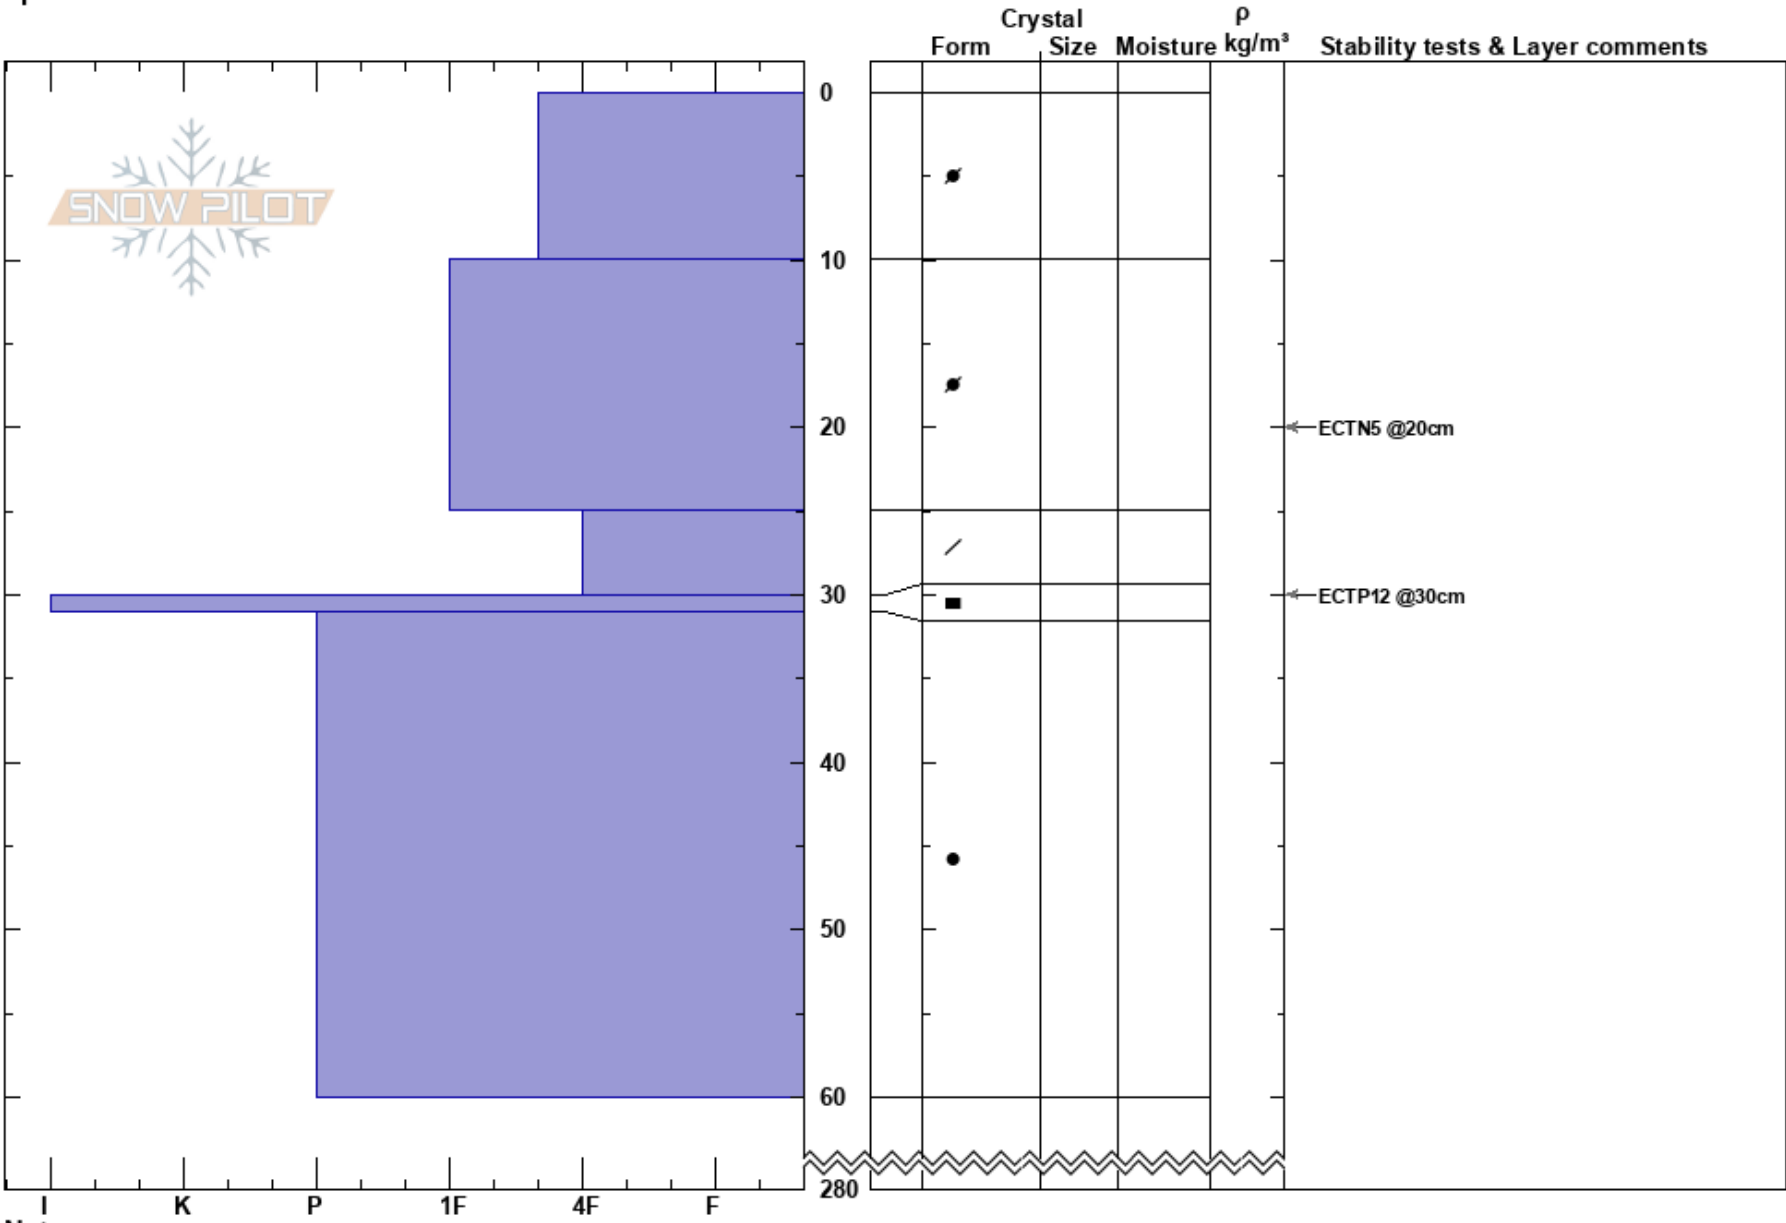

Fågel  
Fågelfället  
Sweden  
Elevation: 880 m  
Aspect: E  
Specifics:

Sebastian Wiklund  
16/03/2024 - 11:00  
Co-ord: 65.30048N, 15.47313E  
Slope Angle:  
Wind Loading: yes

Stability:  
Air Temperature:  
Sky Cover: FEW  
Precipitation:  
Wind: NW Moderate  
HS:280  
Layer Notes:

Notes: Profilen grävdes i en vind drivna