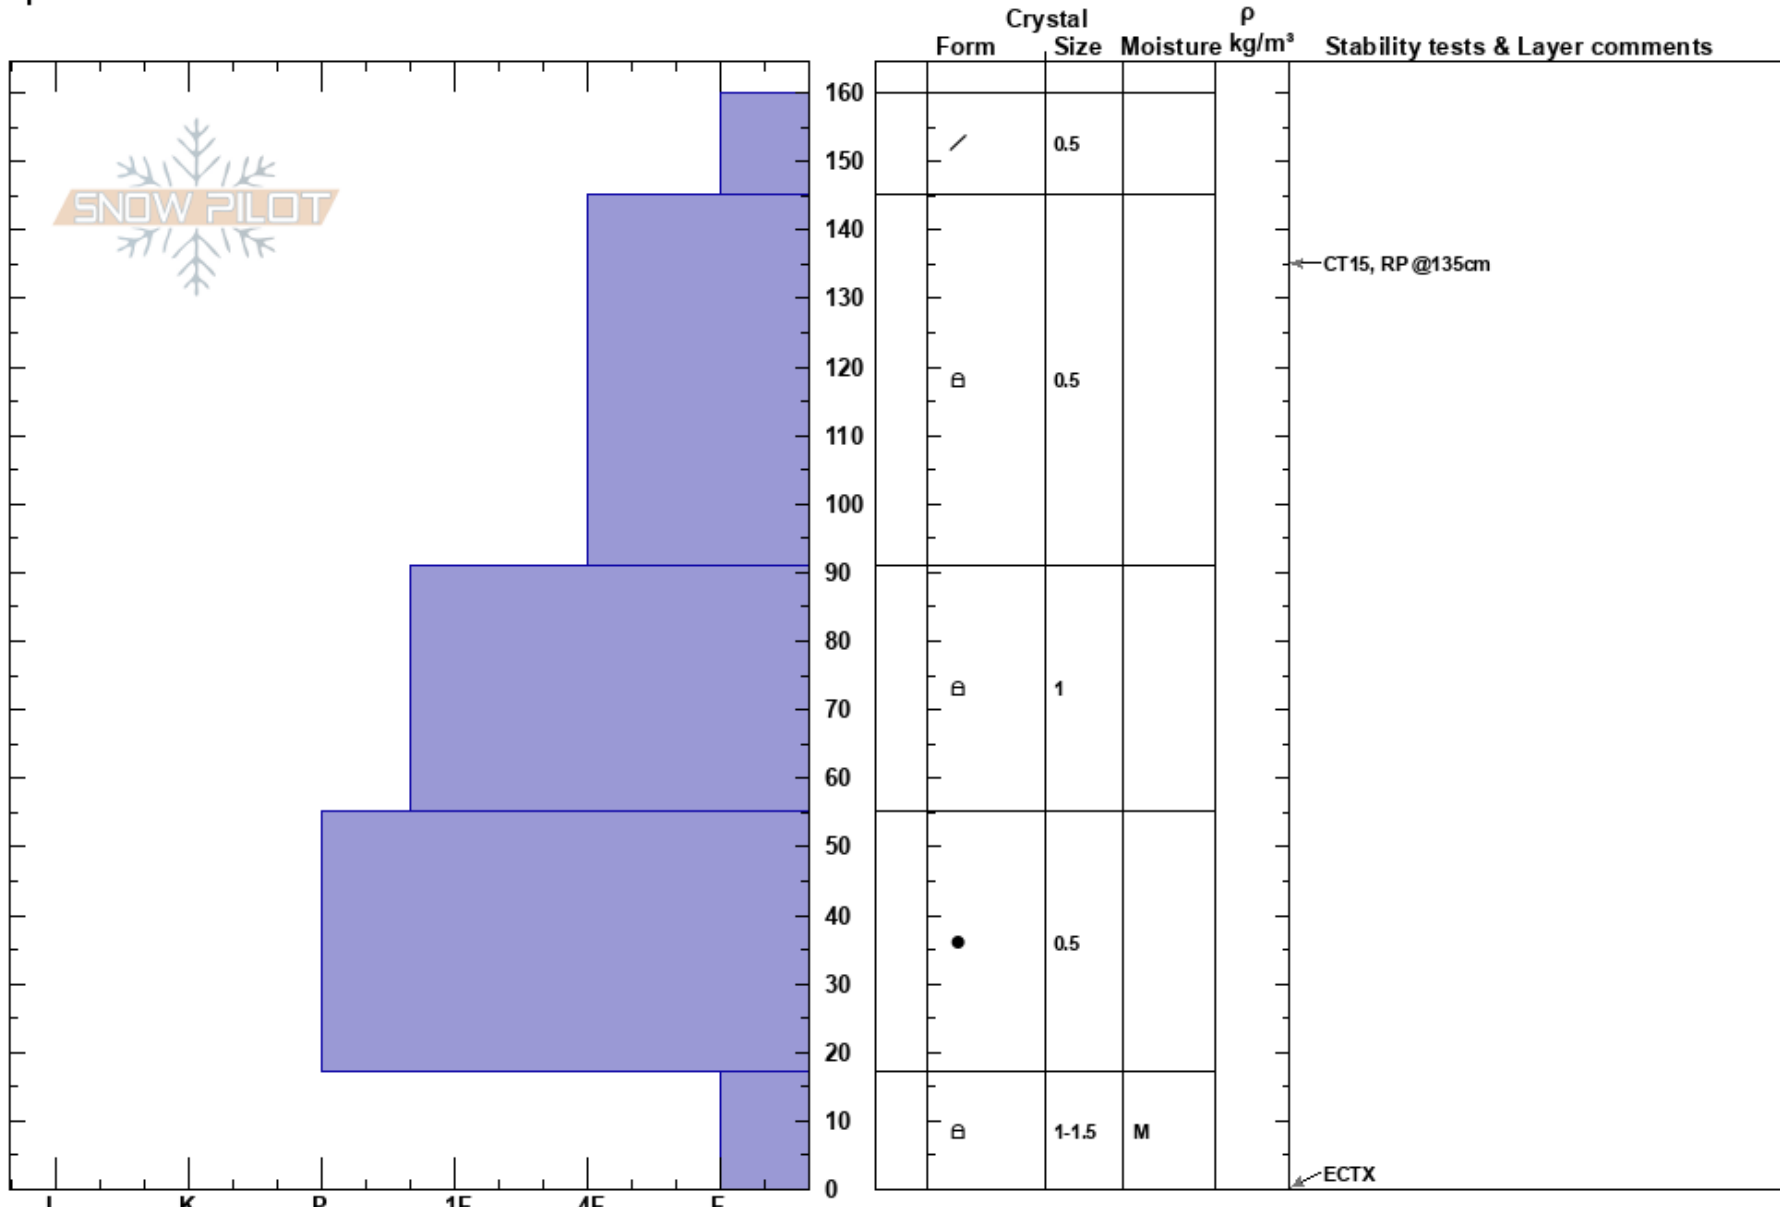

Mahogany
 Southern Wasatch
 UT
 Elevation: 8600 ft
 Aspect: 88°
 Specifics:

Dave Kelly
 03/15/2024 - 1:30pm
 Co-ord: 40.41323N, -111.74362W
 Slope Angle: 37°
 Wind Loading: previous

Stability: Very Good
 Air Temperature:
 Sky Cover: FEW
 Precipitation: NO
 Wind: SE Strong

HS:160
 Layer Notes:
 145-91cm:Problematic layer

Notes: Pit with Woody UDOT Provo. Winds strong to extreme SE at 11,000' ridgelines.