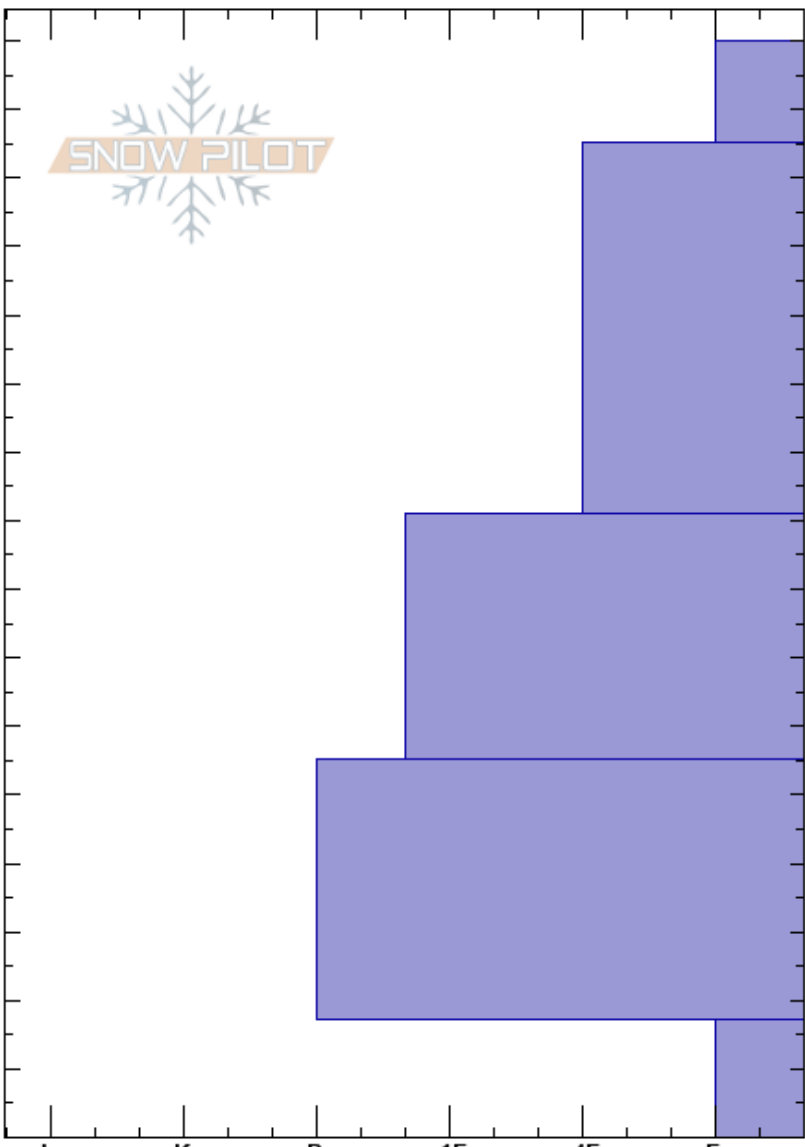

Mahogany
 Southern Wasatch
 UT
 Elevation: 8600 ft
 Aspect: 88°
 Specifics:

Dave Kelly
 03/15/2024 - 1:30pm
 Co-ord: 40.41323N, -111.74362W
 Slope Angle: 37°
 Wind Loading: previous

Stability: Very Good
 Air Temperature:
 Sky Cover: FEW
 Precipitation: NO
 Wind: SE Strong

HS:160
 Layer Notes:
 145-91cm:Problematic layer

Crystal Form	Crystal Size	Moisture	ρ kg/m ³	Stability tests & Layer comments
/	0.5			
⊖	0.5			← CT15, RP @135cm
⊖	1			
•	0.5			
⊖	1-1.5	M		← ECTX

Notes: Pit with Woody UDOT Provo. Winds strong to extreme SE at 11,000' ridgelines.