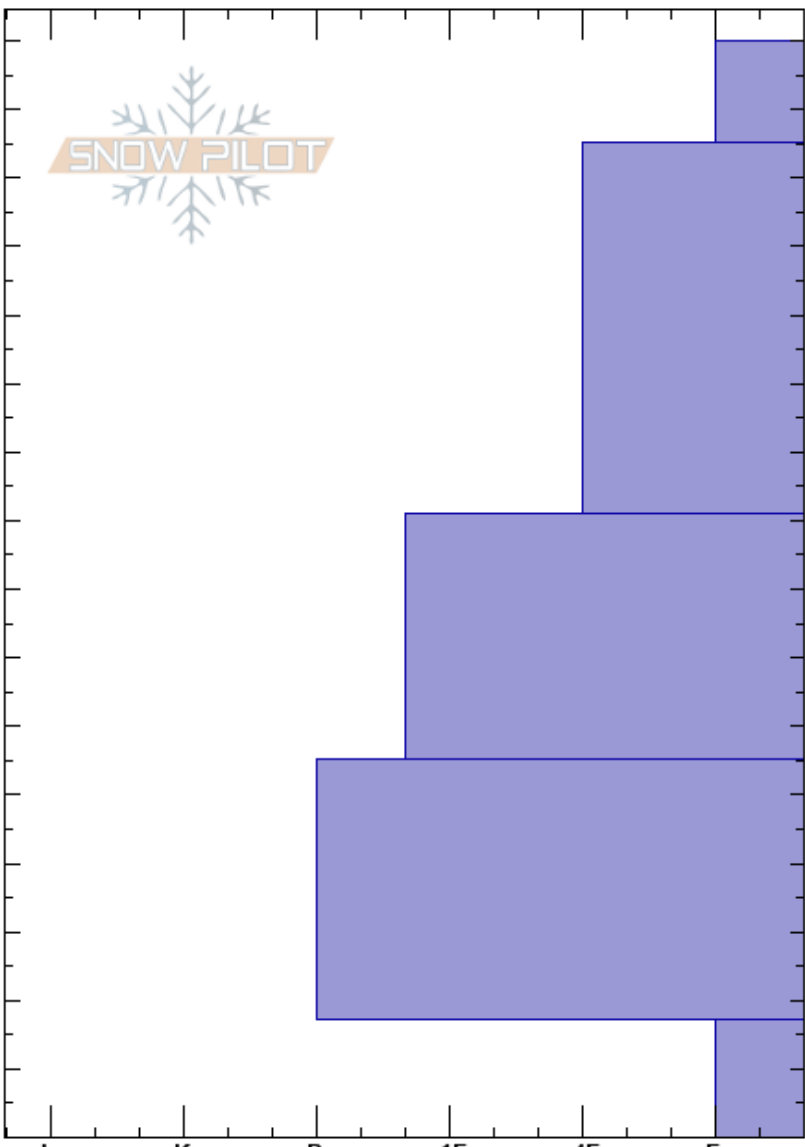

Mahogany  
 Southern Wasatch  
 UT  
 Elevation: 8600 ft  
 Aspect: 88°  
 Specifics:

Dave Kelly  
 03/15/2024 - 1:30pm  
 Co-ord: 40.41323N, -111.74362W  
 Slope Angle: 37°  
 Wind Loading: previous

Stability: Very Good  
 Air Temperature:  
 Sky Cover: FEW  
 Precipitation: NO  
 Wind: SE Strong

HS:160  
 Layer Notes:  
 145-91cm:Problematic layer

Crystal Form	Crystal Size	Moisture	$\rho$ kg/m <sup>3</sup>	Stability tests & Layer comments
/	0.5			
⊖	0.5			← CT15, RP @135cm
⊖	1			
●	0.5			
⊖	1-1.5	M		← ECTX

Notes: Pit with Woody UDOT Provo. Winds strong to extreme SE at 11,000' ridgelines.