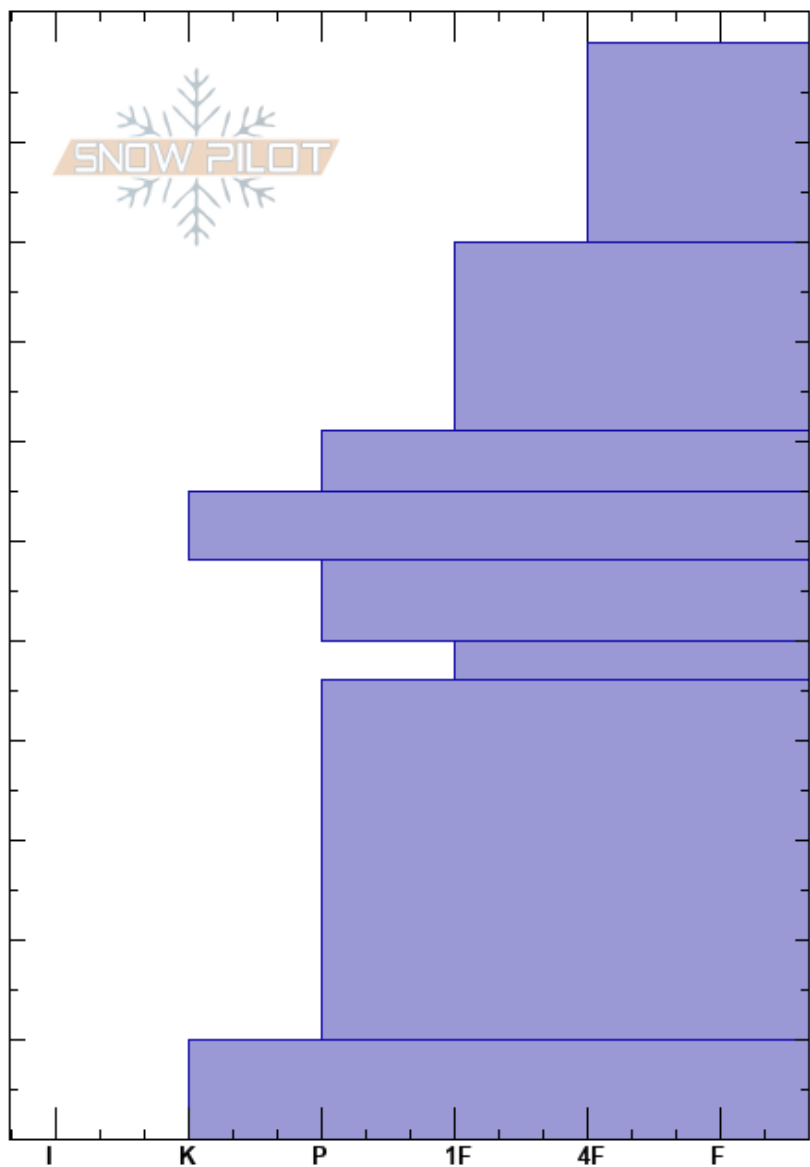

Lick Creek Summit
 Payette National Forest
 ID
 Elevation: 7190 ft
 Aspect: NE
 Specifics:

Gordon Pratt
 03/15/2024 - 2:00pm
 Co-ord:
 Slope Angle: 17°
 Wind Loading:

Stability:
 Air Temperature: 32°F
 Sky Cover: CLR
 Precipitation: NO
 Wind: NE Light Breeze

Layer Notes:

Height (ft)	Crystal		Moisture	ρ kg/m ³	Stability tests & Layer comments
	Form	Size			
0					
10					
20					
30					
40					
50					
60					
70					
80					
90					
100					
110					

Notes: