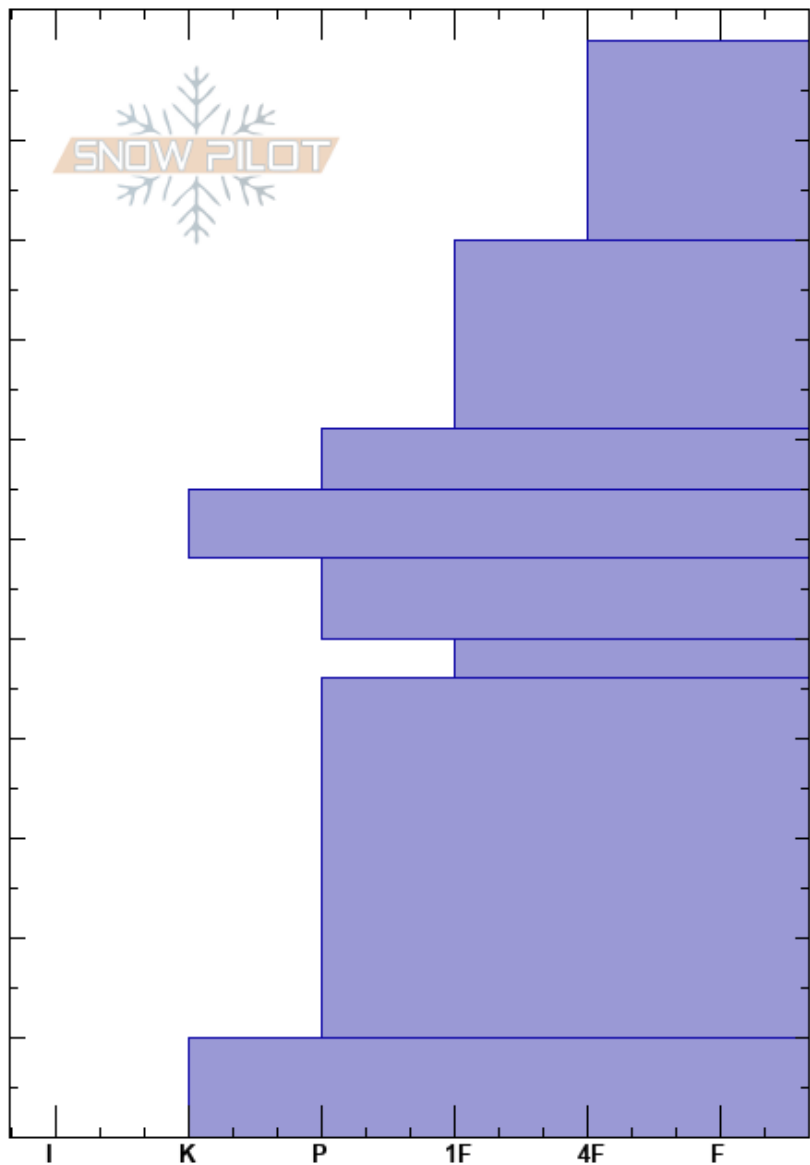

Lick Creek Summit
 Payette National Forest
 ID
 Elevation: 7190 ft
 Aspect: NE
 Specifics:

Gordon Pratt
 03/15/2024 - 2:00pm
 Co-ord:
 Slope Angle: 17°
 Wind Loading:

Stability:
 Air Temperature: 32°F
 Sky Cover: CLR
 Precipitation: NO
 Wind: NE Light Breeze

Layer Notes:

Height (ft)	Crystal		Moisture	ρ kg/m ³	Stability tests & Layer comments
	Form	Size			
0					
10					
20					
30					
40					
50					
60					
70					
80					
90					
100					
110					

Notes: