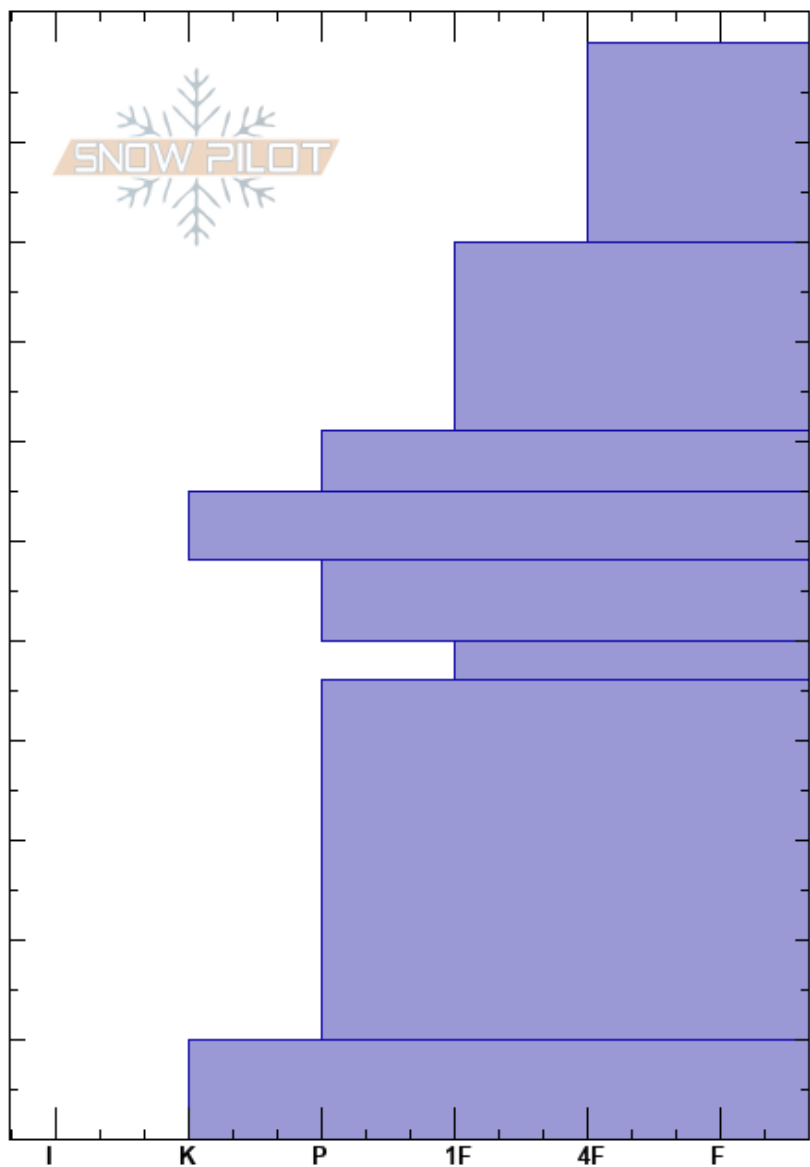

Lick Creek Summit  
Payette National Forest  
ID  
Elevation: 7190 ft  
Aspect: NE  
Specifics:

Gordon Pratt  
03/15/2024 - 2:00pm  
Co-ord:  
Slope Angle: 17°  
Wind Loading:

Stability:  
Air Temperature: 32°F  
Sky Cover: CLR  
Precipitation: NO  
Wind: NE Light Breeze

Layer Notes:

Height (ft)	Crystal		$\rho$ kg/m <sup>3</sup>	Stability tests & Layer comments
	Form	Size		
0				
10				
20				
30				
40				
50				
60				
70				
80				
90				
100				
110				

Notes: