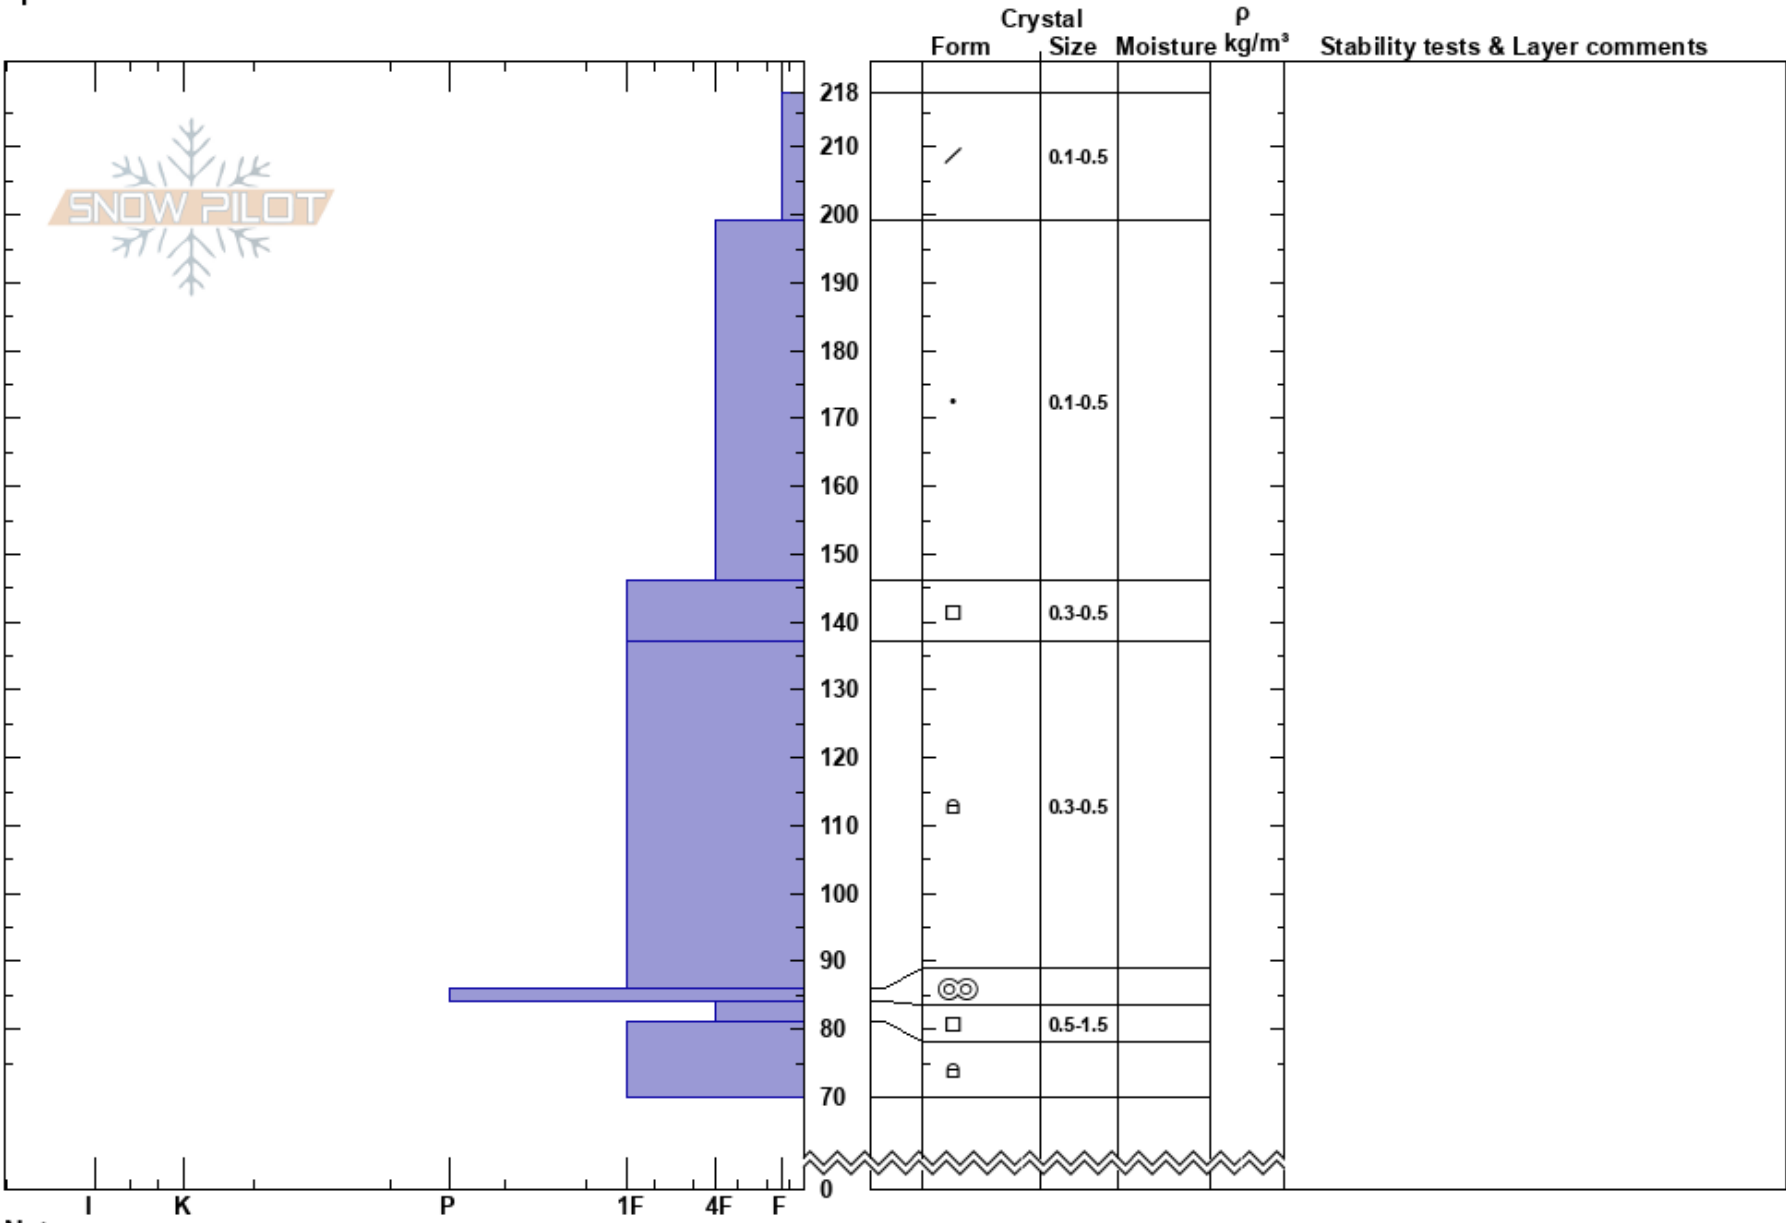

Burgundy NW  
 Rattlesnake Mtns  
 MT  
 Elevation: 7753 ft  
 Aspect: NW  
 Specifics:

Payton Schiff  
 03/15/2024 - 2:52am  
 Co-ord: 12T 273460W 5214842N  
 Slope Angle:  
 Wind Loading: no

Stability:  
 Air Temperature: 1.5°C  
 Sky Cover: FEW  
 Precipitation: NO  
 Wind: SE Calm

HS:218 Layer Notes:

Notes: