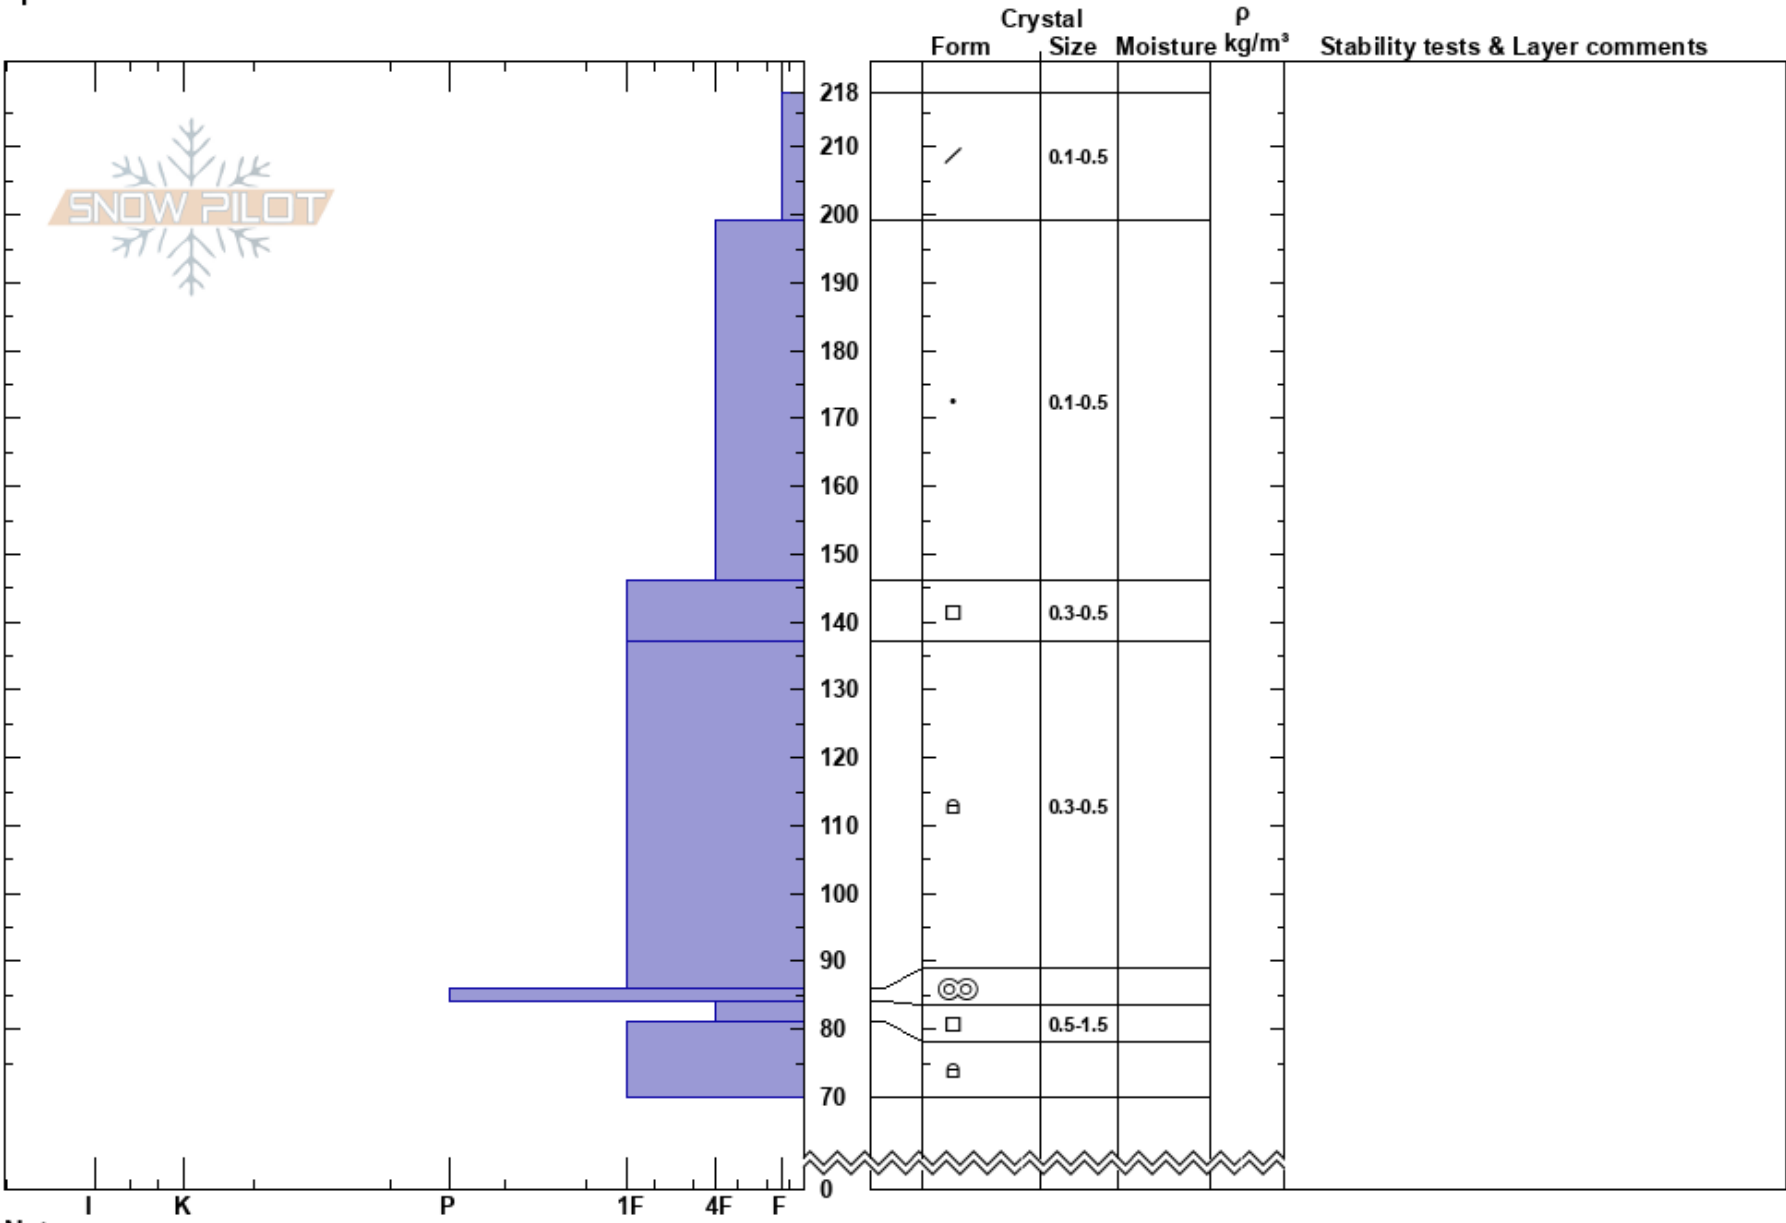

Burgundy NW
 Rattlesnake Mtns
 MT
 Elevation: 7753 ft
 Aspect: NW
 Specifics:

Payton Schiff
 03/15/2024 - 2:52am
 Co-ord: 12T 273460W 5214842N
 Slope Angle:
 Wind Loading: no

Stability:
 Air Temperature: 1.5°C
 Sky Cover: FEW
 Precipitation: NO
 Wind: SE Calm

HS:218 Layer Notes:

Notes: