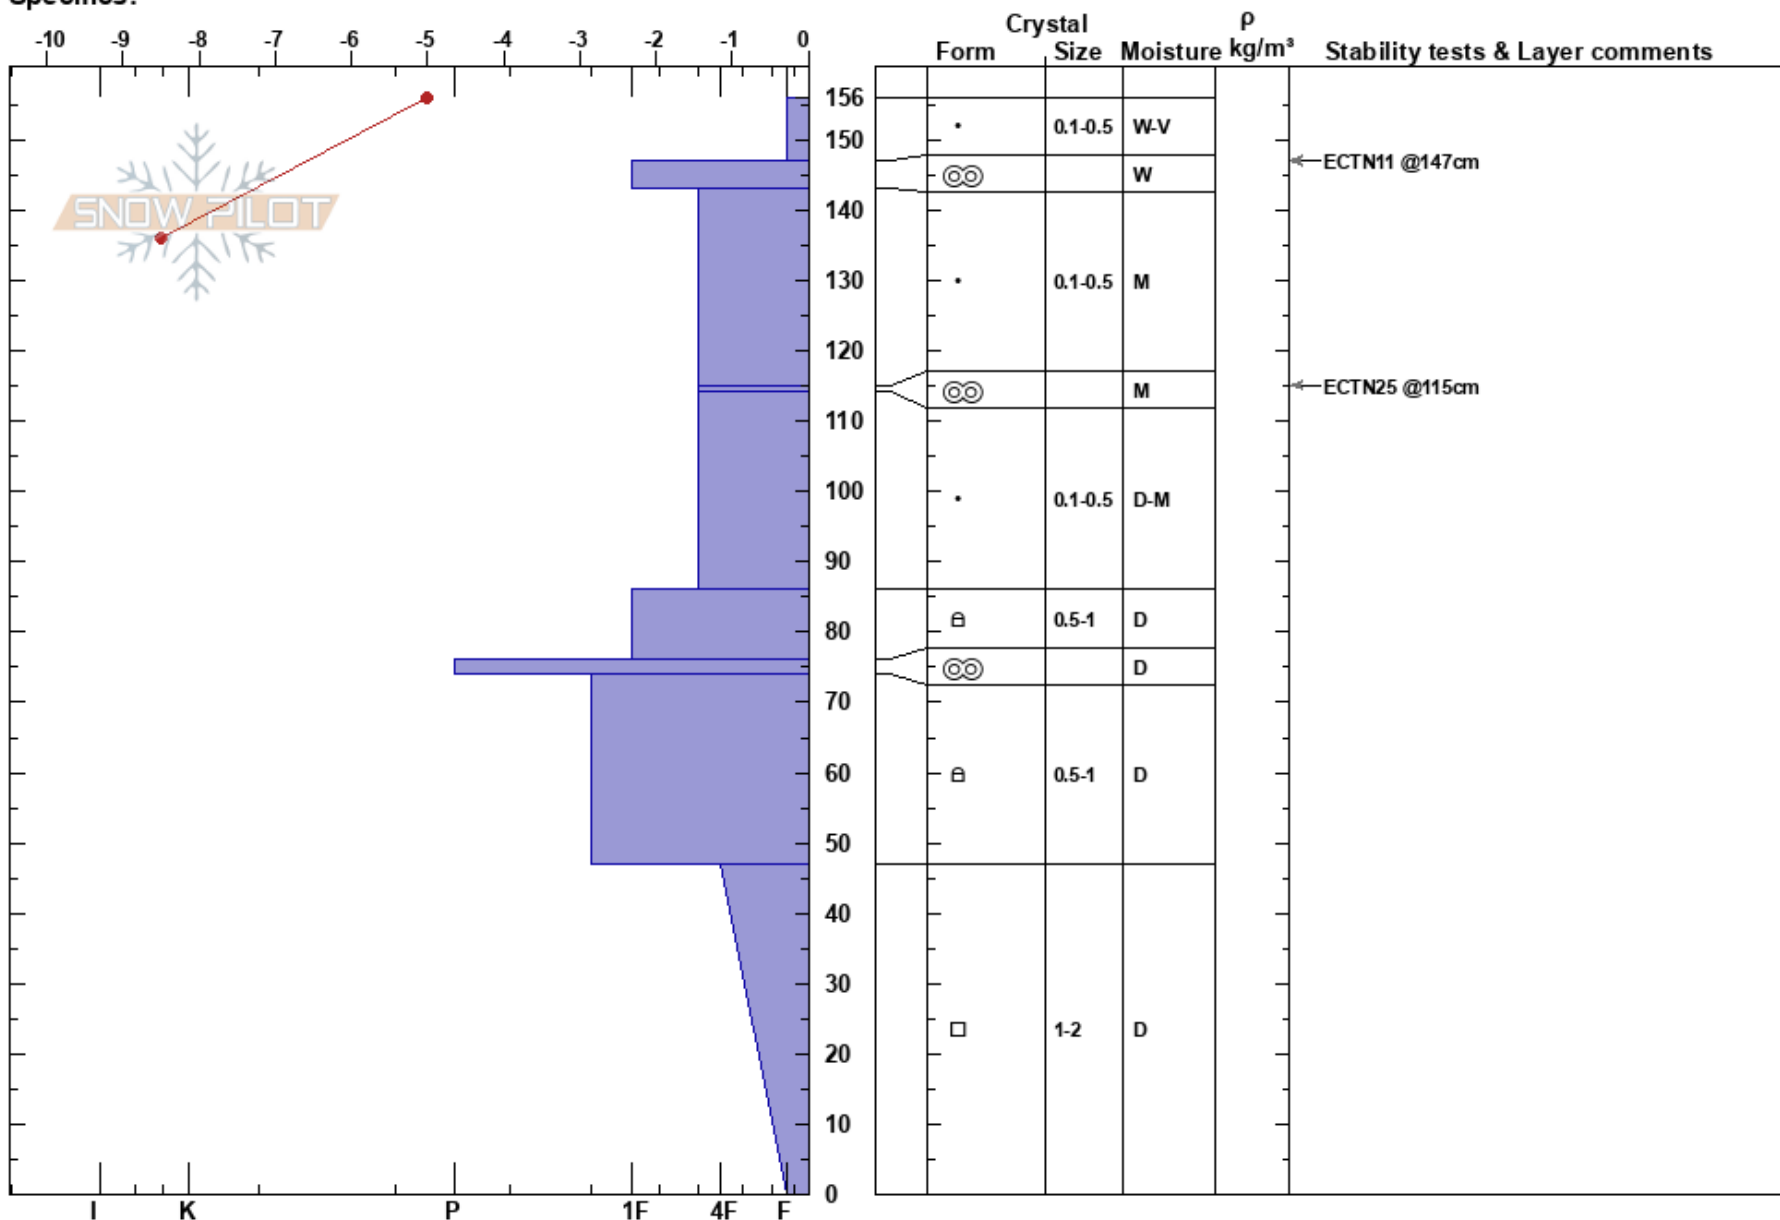

Burgundy Peak SE  
 Rattlesnake Mtns  
 MT  
 Elevation: 7904 ft  
 Aspect: SE  
 Specifics:

Payton Schiff  
 03/15/2024 - 1:26pm  
 Co-ord: 12T 273752W 5215005N  
 Slope Angle:  
 Wind Loading: no

Stability:  
 Air Temperature: 0°C  
 Sky Cover: FEW  
 Precipitation: NO  
 Wind: SE Light Breeze

HS:156

Layer Notes:

Notes: ECT block popped easily on 114-15 MF crust layer when pulled away from pit wall