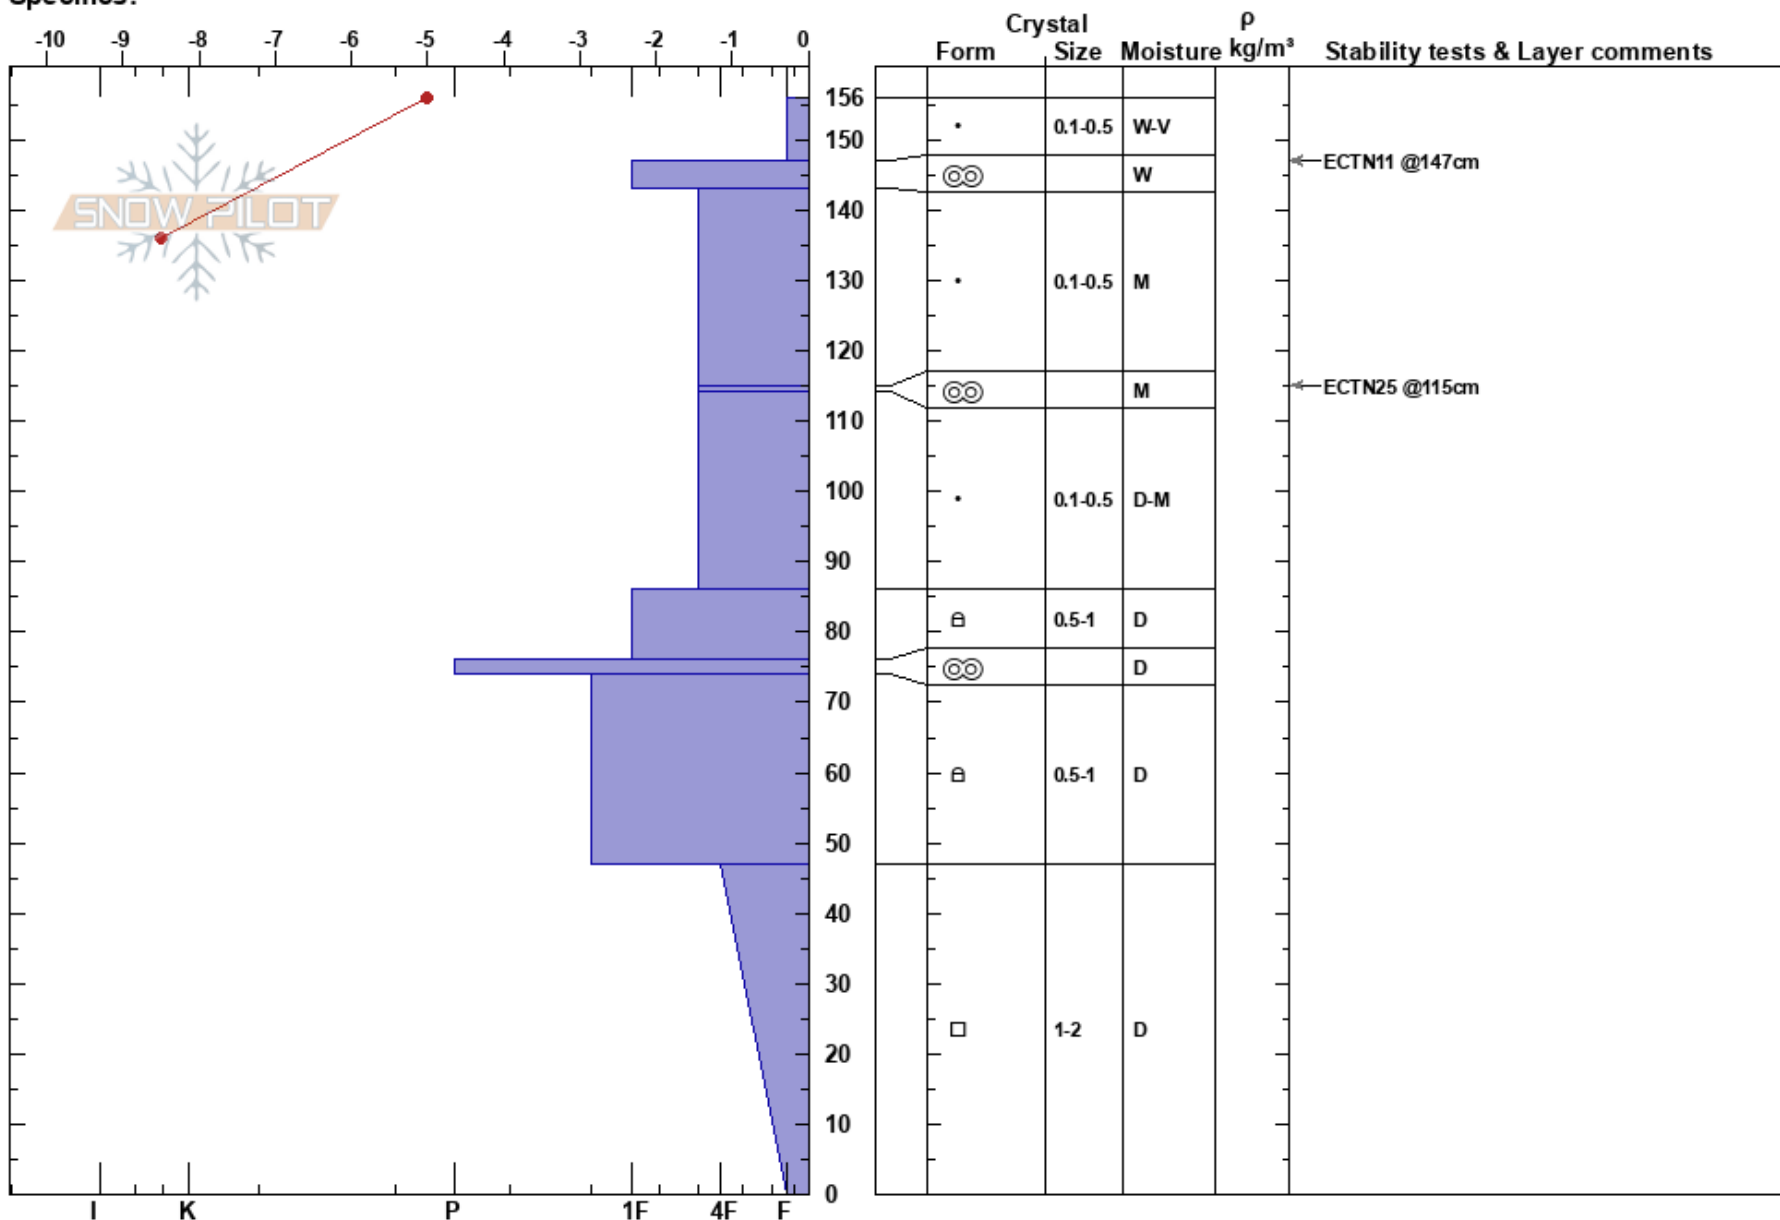

Burgundy Peak SE
 Rattlesnake Mtns
 MT
 Elevation: 7904 ft
 Aspect: SE
 Specifics:

Payton Schiff
 03/15/2024 - 1:26pm
 Co-ord: 12T 273752W 5215005N
 Slope Angle:
 Wind Loading: no

Stability:
 Air Temperature: 0°C
 Sky Cover: FEW
 Precipitation: NO
 Wind: SE Light Breeze

HS:156

Layer Notes:

Notes: ECT block popped easily on 114-15 MF crust layer when pulled away from pit wall