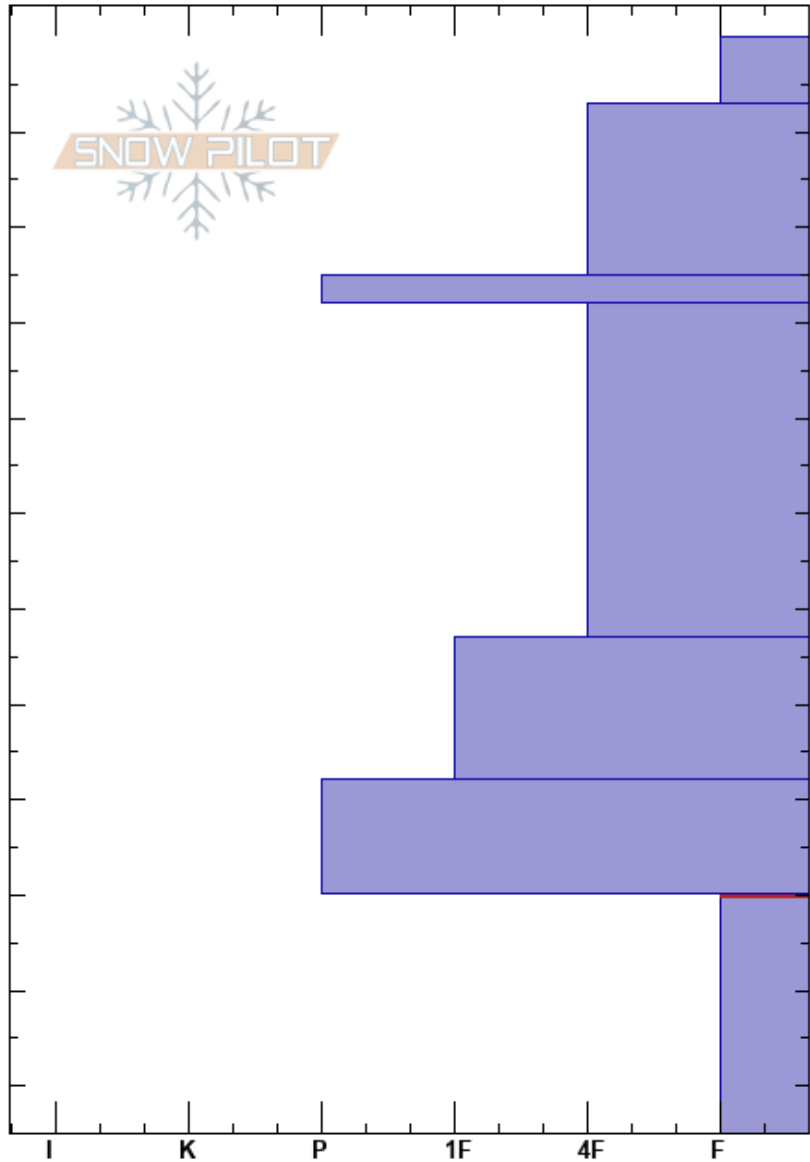

wizard bowl Shoulder
 Soldier Mountains
 ID
 Elevation: 8400 ft
 Aspect: E
 Specifics:

Jonathan Williams
 03/14/2024 - 9:00am
 Co-ord: 43.47954N, -114.88828W
 Slope Angle: 28°
 Wind Loading: previous

Stability:
 Air Temperature: -2°C
 Sky Cover: CLR
 Precipitation: NO
 Wind: Calm

HS:115
 PF:20 90-115cm:Problematic layer
 PS:3

Depth (cm)	Crystal		Moisture	ρ kg/m ³	Stability tests & Layer comments
	Form	Size			
0					
10	/				
20	/				
30	o				
45	.				
70	.				
85	.				
100	B				
115					CTN