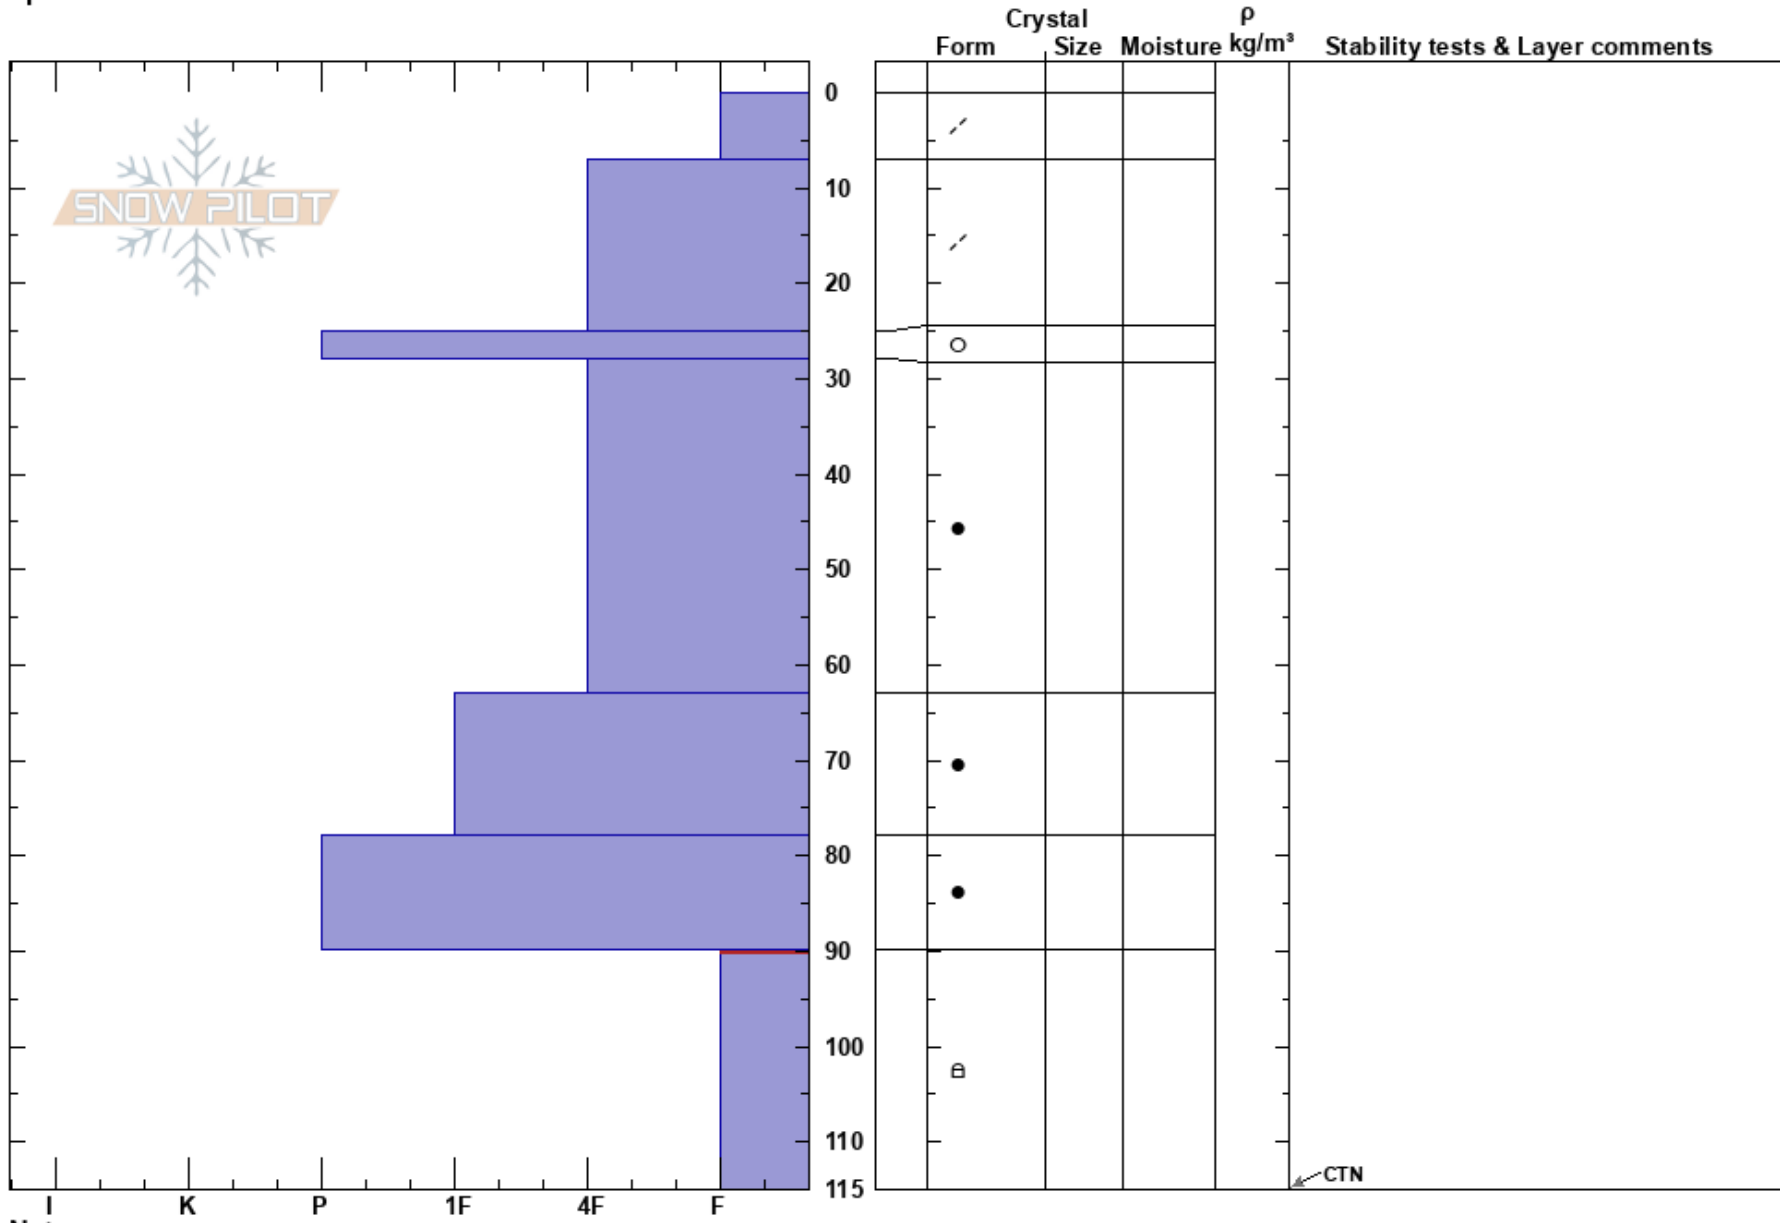

wizard bowl Shoulder
 Soldier Mountains
 ID
 Elevation: 8400 ft
 Aspect: E
 Specifics:

Jonathan Williams
 03/14/2024 - 9:00am
 Co-ord: 43.47954N, -114.88828W
 Slope Angle: 28°
 Wind Loading: previous

Stability:
 Air Temperature: -2°C
 Sky Cover: CLR
 Precipitation: NO
 Wind: Calm

HS:115
 PF:20
 PS:3
 90-115cm:Problematic layer

Notes: