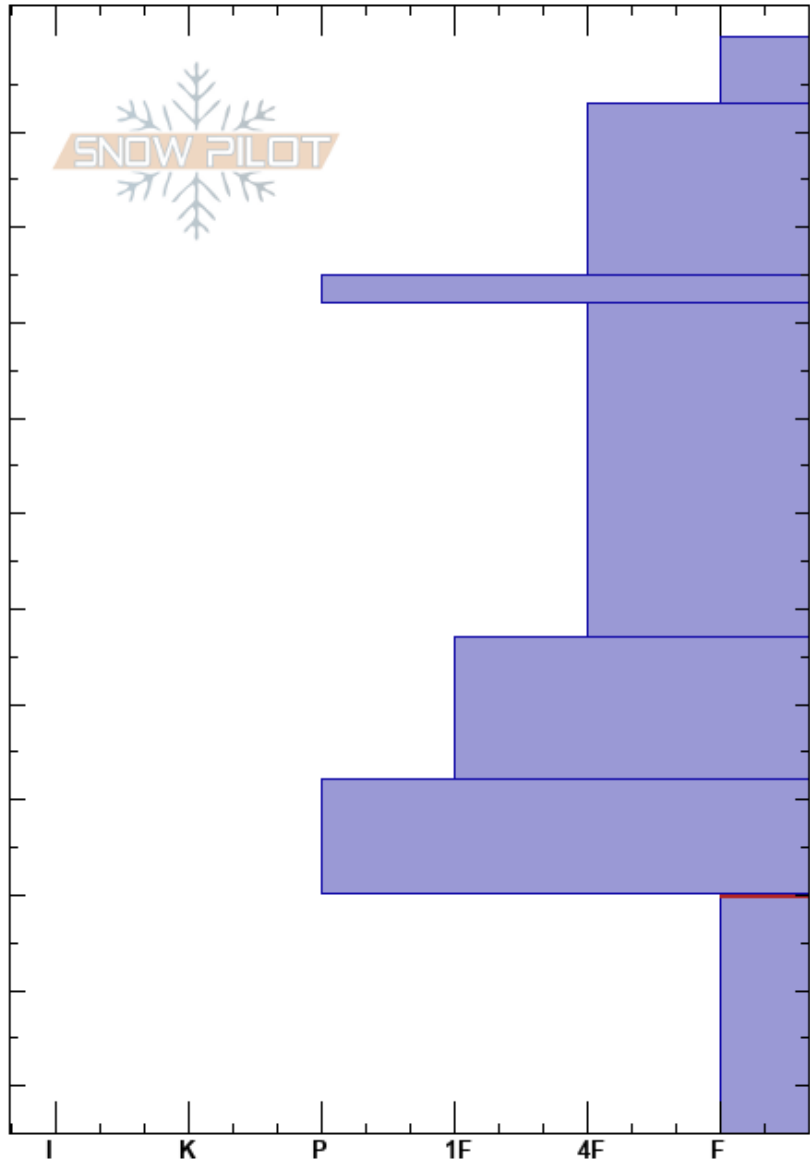

wizard bowl Shoulder  
 Soldier Mountains  
 ID  
 Elevation: 8400 ft  
 Aspect: E  
 Specifics:

Jonathan Williams  
 03/14/2024 - 9:00am  
 Co-ord: 43.47954N, -114.88828W  
 Slope Angle: 28°  
 Wind Loading: previous

Stability:  
 Air Temperature: -2°C  
 Sky Cover: CLR  
 Precipitation: NO  
 Wind: Calm

HS:115  
 PF:20  
 PS:3  
 90-115cm:Problematic layer

Depth (cm)	Crystal		Moisture	$\rho$ kg/m <sup>3</sup>	Stability tests & Layer comments
	Form	Size			
0					
10	—				
20	—				
25	○				
30					
40					
50	●				
60					
70	●				
80	●				
90					
100	⊖				
110					
115					CTN