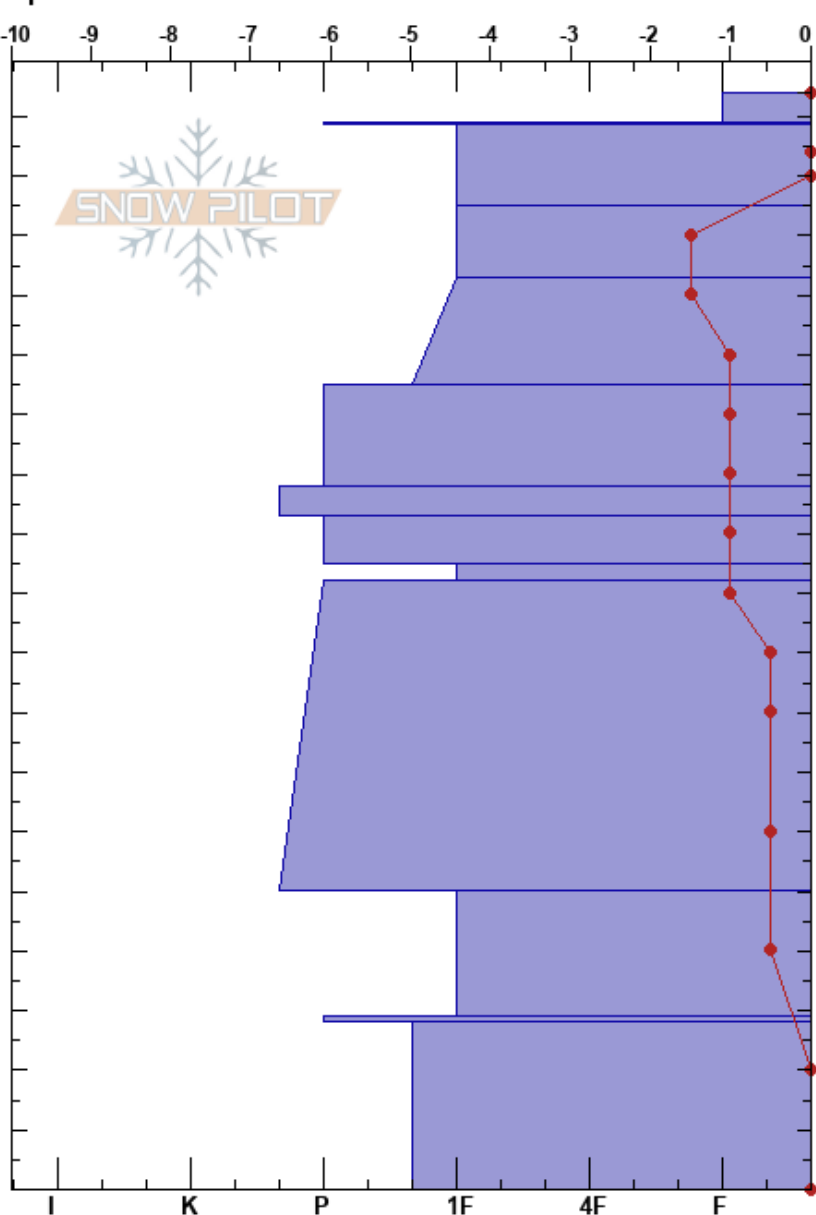

Dirtyface 2
 Central Cascades, East WA
 Elevation: 5100 ft
 Aspect: 115°
 Specifics:

Katie Warren
 03/15/2024 - 11:30am
 Co-ord: 47.85951N, -120.78991W
 Slope Angle:
 Wind Loading:

Stability: **HS:184**
 Air Temperature: 10°C PF:25 135-118cm:Problematic layer
 Sky Cover: CLR
 Precipitation: NO
 Wind: Calm

Form	Crystal		Moisture	ρ kg/m³	Stability tests & Layer comments
	Size	Moisture			
°°					
⊙⊙					
.	0.5		M		
.	0.5		M		
.	0.5		M		
.	0.5-1		M		
⊙⊙	0.5-1		D		
.	0.5-1		D-M		
∅ (∅)	1-2 (1.5)		D		
∅	2-4		D		
∅	2-4		D		
⊙⊙			D		
∅	5-6		D		