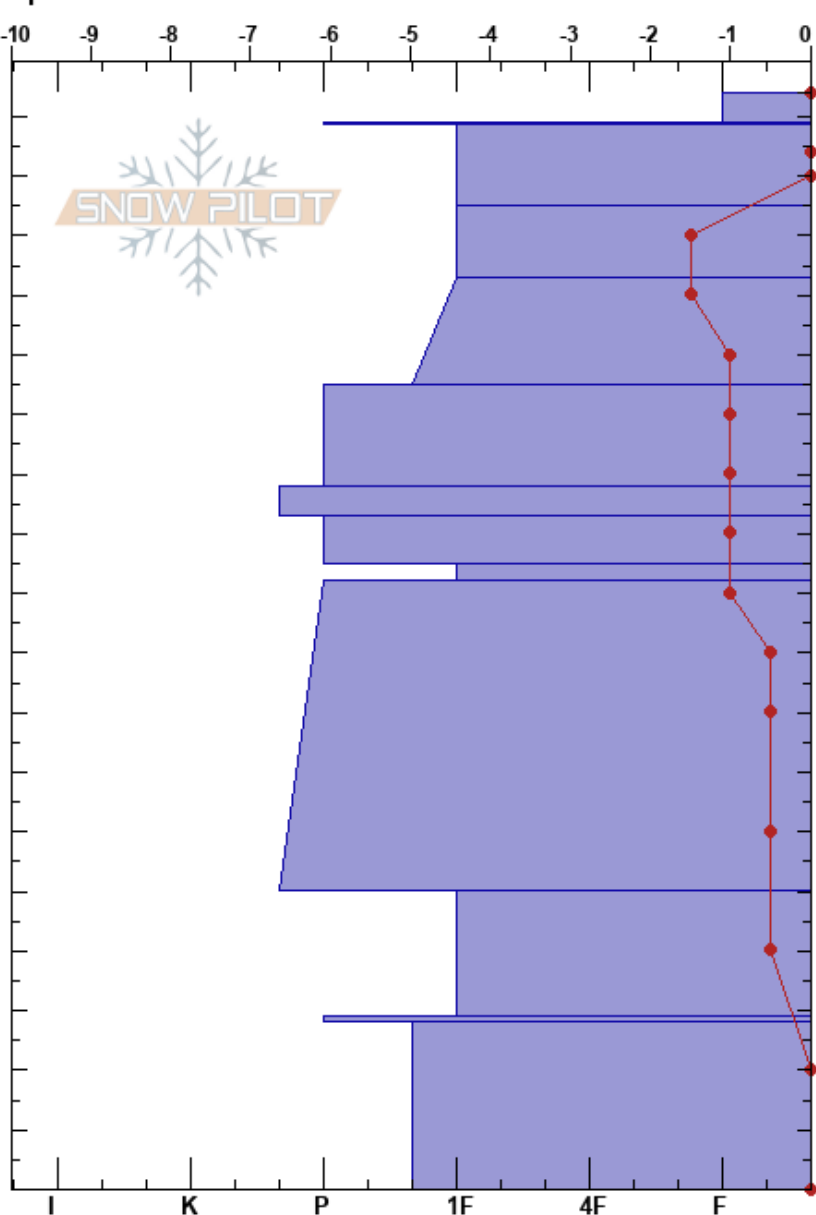

Dirtyface 2
 Central Cascades, East WA
 Elevation: 5100 ft
 Aspect: 115°
 Specifics:

Katie Warren
 03/15/2024 - 11:30am
 Co-ord: 47.85951N, -120.78991W
 Slope Angle:
 Wind Loading:

Stability: **HS:184**
 Air Temperature: 10°C PF:25 135-118cm:Problematic layer
 Sky Cover: CLR
 Precipitation: NO
 Wind: Calm

Form	Crystal		Moisture	ρ kg/m ³	Stability tests & Layer comments
	Size	Moisture			
°°			W		
⊙⊙					
.	0.5		M		
.	0.5		M		
.	0.5		M		
.	0.5-1		M		
⊙⊙	0.5-1		D		
.	0.5-1		D-M		
∅ (∅)	1-2 (1.5)		D		
∅	2-4		D		
∅	2-4		D		
⊙⊙			D		
∅	5-6		D		