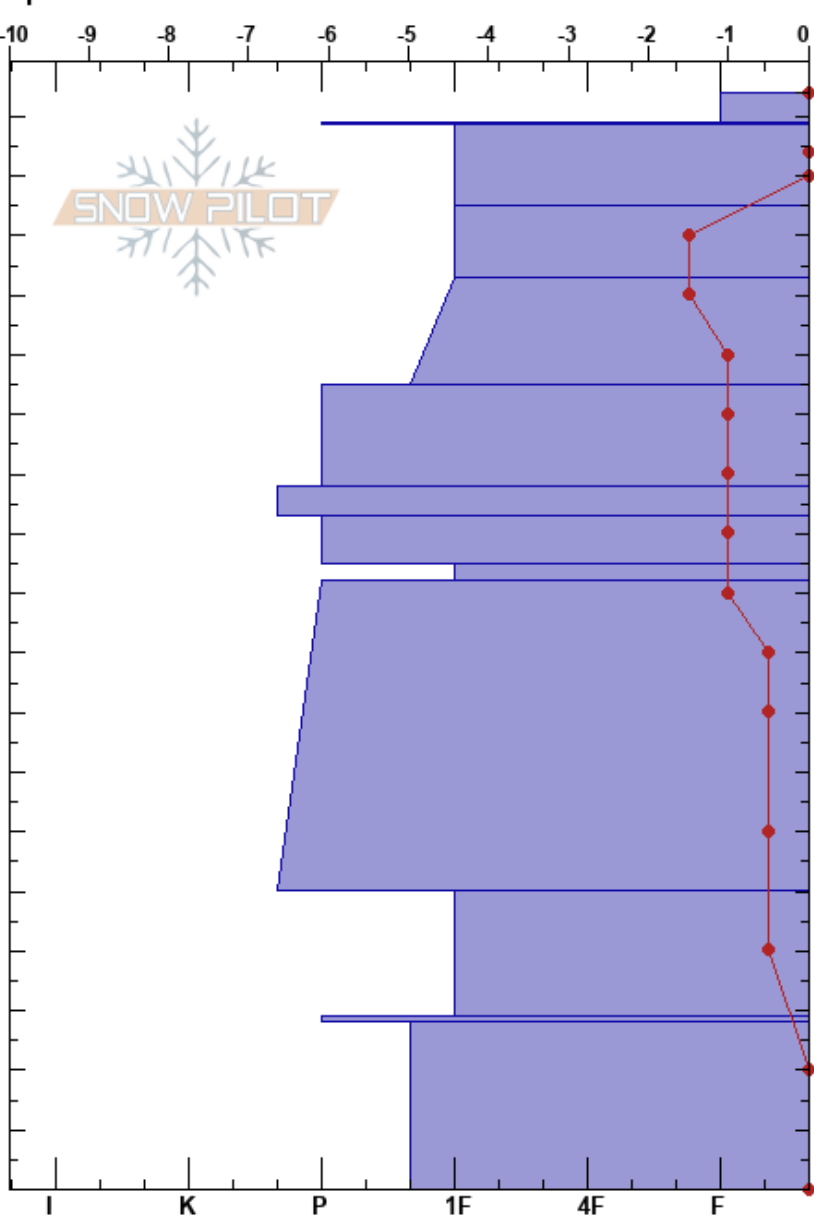

Dirtyface 2
 Central Cascades, East WA
 Elevation: 5100 ft
 Aspect: 115°
 Specifics:

Katie Warren
 03/15/2024 - 11:30am
 Co-ord: 47.85951N, -120.78991W
 Slope Angle:
 Wind Loading:

Stability: **HS:184**
 Air Temperature: 10°C PF:25 135-118cm:Problematic layer
 Sky Cover: CLR
 Precipitation: NO
 Wind: Calm

Form	Crystal		Moisture	ρ kg/m ³	Stability tests & Layer comments
	Size				
°°			W		
⊙⊙					
.	0.5		M		
.	0.5		M		
.	0.5		M		
.	0.5-1		M		
⊙⊙	0.5-1		D		
.	0.5-1		D-M		
∅ (∅)	1-2 (1.5)		D		
∅	2-4		D		
∅	2-4		D		
⊙⊙			D		
∅	5-6		D		