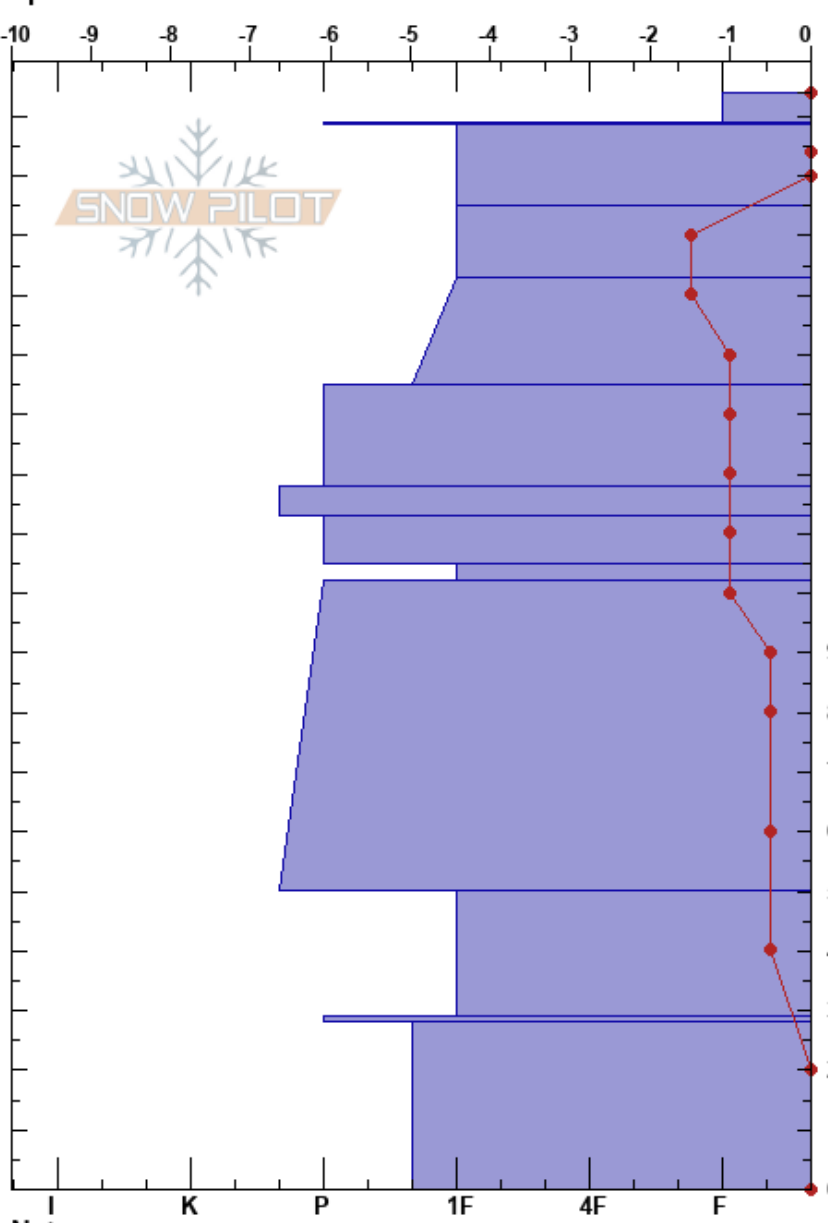

Dirtyface 2
 Central Cascades, East WA
 Elevation: 5100 ft
 Aspect: 115°
 Specifics:

Katie Warren
 03/15/2024 - 11:30am
 Co-ord: 47.85951N, -120.78991W
 Slope Angle:
 Wind Loading:

Stability: **HS:184**
 Air Temperature: 10°C PF:25 135-118cm:Problematic layer
 Sky Cover: CLR
 Precipitation: NO
 Wind: Calm

Form	Crystal		Moisture	ρ kg/m ³	Stability tests & Layer comments
	Size	Moisture			
°°			W		
⊙⊙					
.	0.5		M		
.	0.5		M		
.	0.5		M		
.	0.5-1		M		
⊙⊙	0.5-1		D		
.	0.5-1		D-M		
∅ (∅)	1-2 (1.5)		D		
∅	2-4		D		
∅	2-4		D		
⊙⊙			D		
∅	5-6		D		