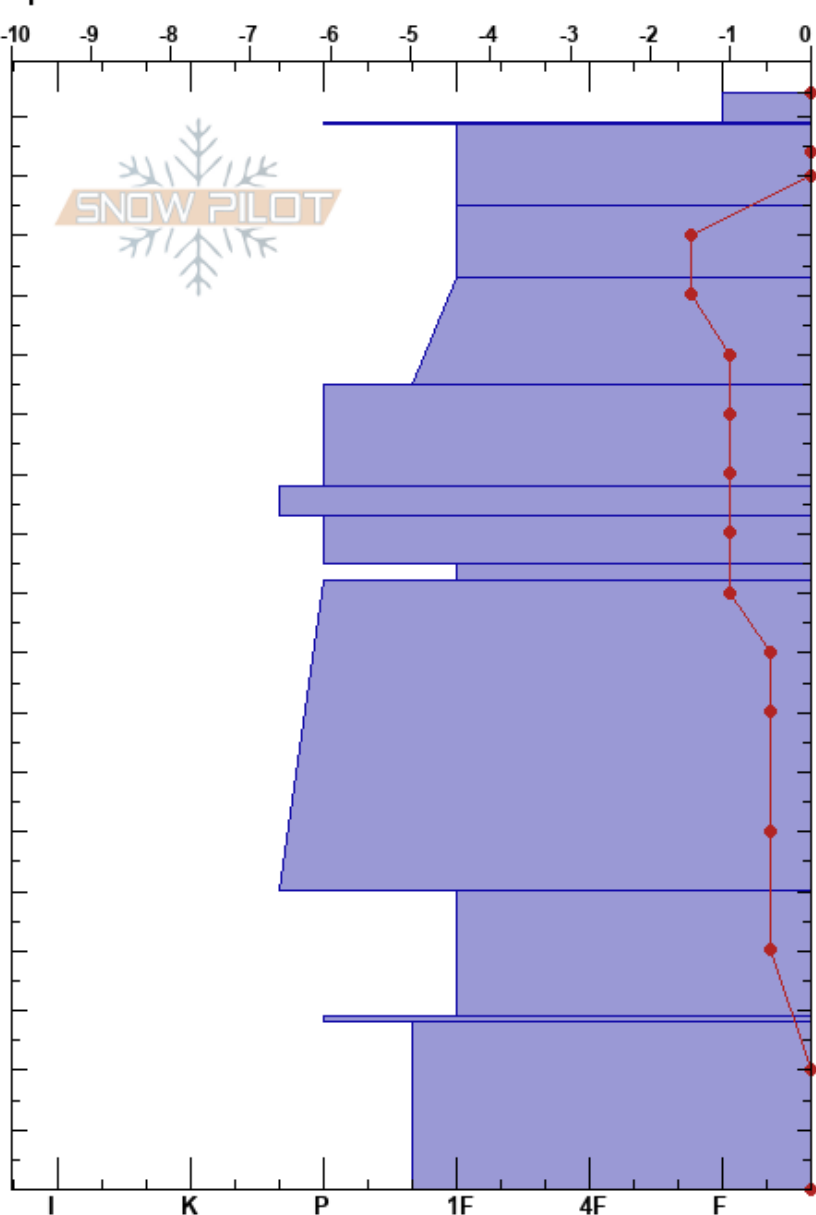

Dirtyface 2  
 Central Cascades, East WA  
 Elevation: 5100 ft  
 Aspect: 115°  
 Specifics:

Katie Warren  
 03/15/2024 - 11:30am  
 Co-ord: 47.85951N, -120.78991W  
 Slope Angle:  
 Wind Loading:

Stability: **HS:184**  
 Air Temperature: 10°C PF:25 135-118cm:Problematic layer  
 Sky Cover: CLR  
 Precipitation: NO  
 Wind: Calm

Form	Crystal		Moisture	$\rho$ kg/m <sup>3</sup>	Stability tests & Layer comments
	Size				
°°			W		
⊙⊙					
.	0.5		M		
.	0.5		M		
.	0.5		M		
.	0.5-1		M		
⊙⊙	0.5-1		D		
.	0.5-1		D-M		
∅ (∅)	1-2 (1.5)		D		
∅	2-4		D		
∅	2-4		D		
⊙⊙			D		
∅	5-6		D		