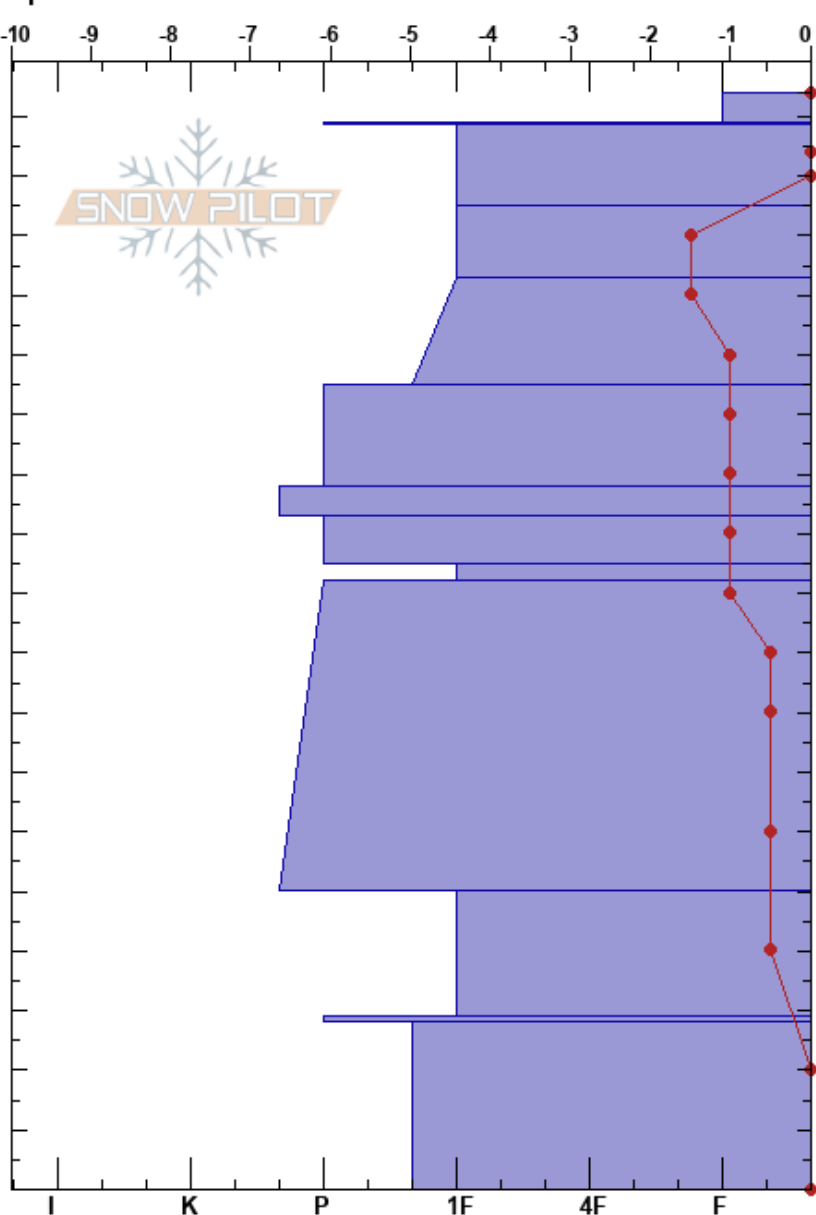

Dirtyface 2
 Central Cascades, East WA
 Elevation: 5100 ft
 Aspect: 115°
 Specifics:

Katie Warren
 03/15/2024 - 11:30am
 Co-ord: 47.85951N, -120.78991W
 Slope Angle:
 Wind Loading:

Stability: **HS:184**
 Air Temperature: 10°C PF:25 135-118cm:Problematic layer
 Sky Cover: CLR
 Precipitation: NO
 Wind: Calm

Form	Crystal		Moisture	ρ kg/m ³	Stability tests & Layer comments
	Size	Moisture			
°°					
⊙⊙					
.	0.5		M		
.	0.5		M		
.	0.5		M		
.	0.5-1		M		
⊙⊙	0.5-1		D		
.	0.5-1		D-M		
∅ (∅)	1-2 (1.5)		D		
∅	2-4		D		
∅	2-4		D		
⊙⊙			D		
∅	5-6		D		