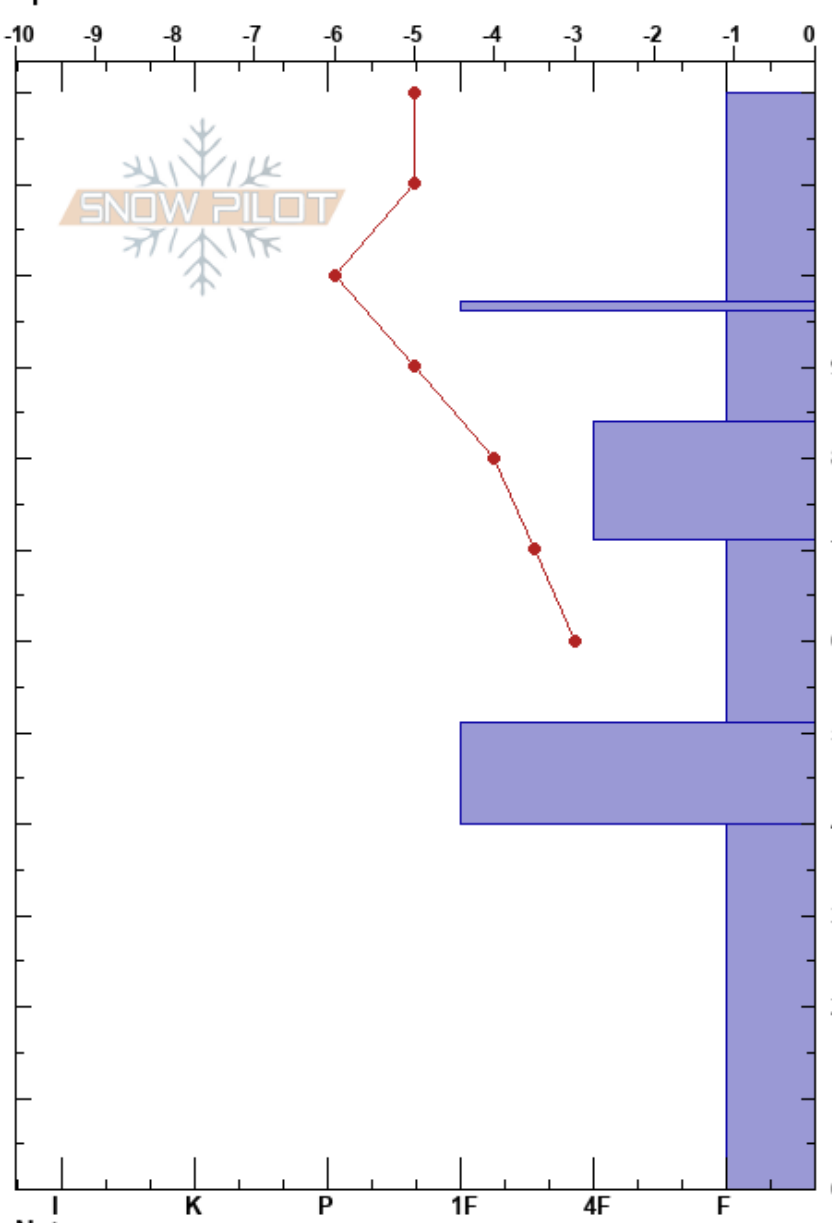

Leadville 20240315
 Sawatch
 CO
 Elevation: 10810 ft
 Aspect: NE
 Specifics:

Hannah Cangilla
 03/15/2024 - 11:00am
 Co-ord: 39.25561N, -106.24634W
 Slope Angle: 4°
 Wind Loading: no

Stability:
 Air Temperature: -6°C
 Sky Cover: OVC
 Precipitation: S-1
 Wind: N Light Breeze

HS:120
 PF:45
 97-96cm: Problematic layer
 96-84cm: Dirt layer visible at 96cm

Elevation (cm)	Crystal		Moisture	ρ kg/m ³	Stability tests & Layer comments
	Form	Size			
120					
110	*r(⊙)	1-2(1)			← CT5, BRK @110cm ← ECTN9 @110cm
100	⊙⊙	1			← CT22, RP @97cm ← ECTN25 @97cm
90	□	1			96-84cm: Dirt layer visible at 96cm
80	□	0.5-1			
70					
60	□	2			
50	⬤	1-2			
40					
30					
20	^	3-6			
10					
0					