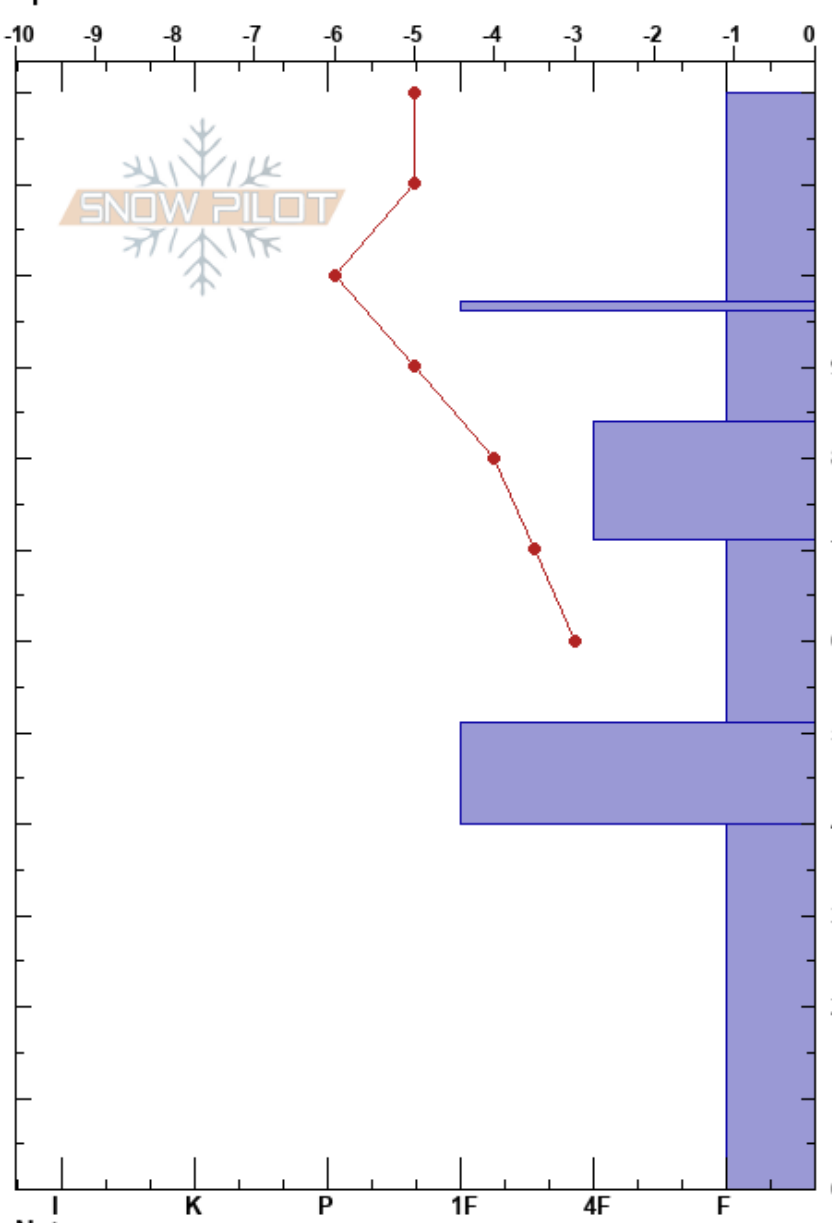

Leadville 20240315  
 Sawatch  
 CO  
 Elevation: 10810 ft  
 Aspect: NE  
 Specifics:

Hannah Cangilla  
 03/15/2024 - 11:00am  
 Co-ord: 39.25561N, -106.24634W  
 Slope Angle: 4°  
 Wind Loading: no

Stability:  
 Air Temperature: -6°C  
 Sky Cover: OVC  
 Precipitation: S-1  
 Wind: N Light Breeze

HS:120  
 PF:45  
 97-96cm: Problematic layer  
 96-84cm: Dirt layer visible at 96cm

Elevation (cm)	Crystal		Moisture	$\rho$ kg/m <sup>3</sup>	Stability tests & Layer comments
	Form	Size			
120					
110	*r(⊙)	1-2(1)			← CT5, BRK @110cm ← ECTN9 @110cm
100	⊙⊙	1			← CT22, RP @97cm ← ECTN25 @97cm
90	□	1			96-84cm: Dirt layer visible at 96cm
80	□	0.5-1			
70					
60	□	2			
50	⊙	1-2			
40					
30					
20	^	3-6			
10					
0					