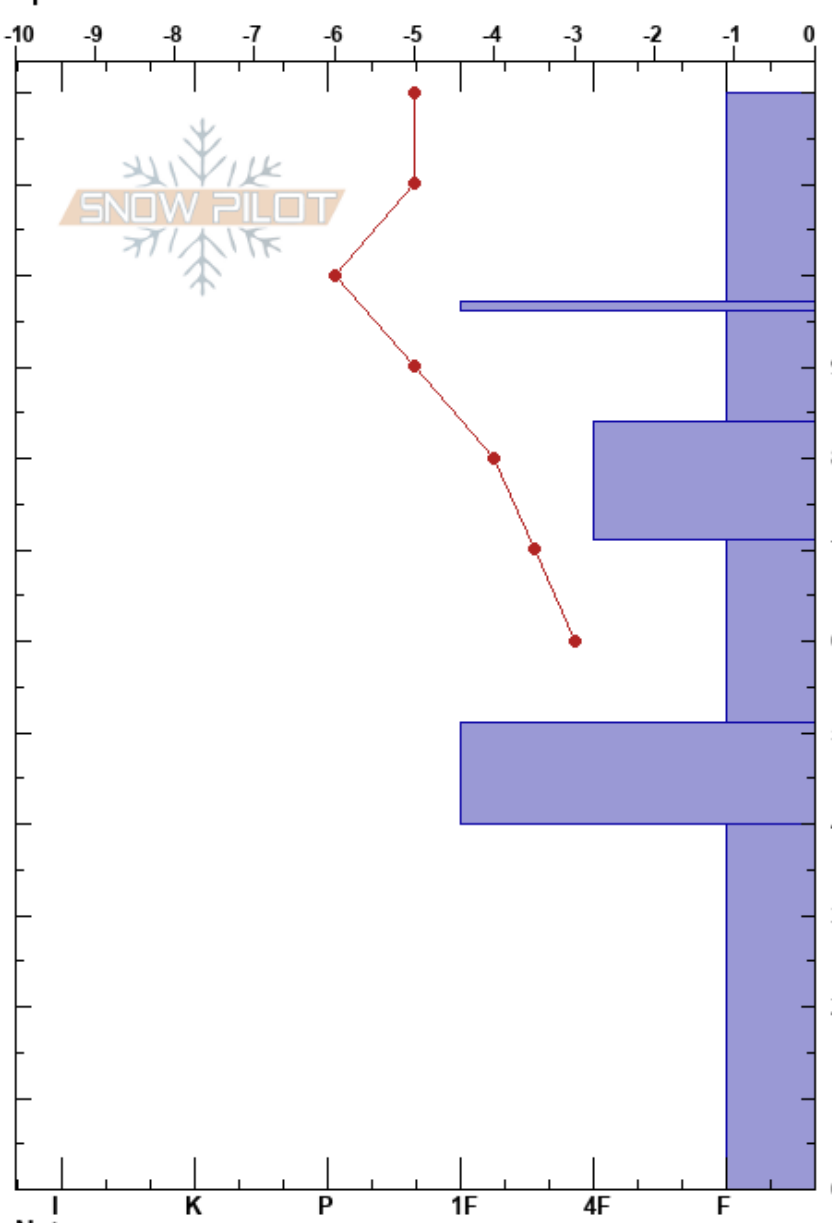

Leadville 20240315
 Sawatch
 CO
 Elevation: 10810 ft
 Aspect: NE
 Specifics:

Hannah Cangilla
 03/15/2024 - 11:00am
 Co-ord: 39.25561N, -106.24634W
 Slope Angle: 4°
 Wind Loading: no

Stability:
 Air Temperature: -6°C
 Sky Cover: OVC
 Precipitation: S-1
 Wind: N Light Breeze

HS:120
 PF:45
 97-96cm: Problematic layer
 96-84cm: Dirt layer visible at 96cm

Height (cm)	Crystal		Moisture	ρ kg/m ³	Stability tests & Layer comments
	Form	Size			
120					
110	*r(⊙)	1-2(1)			← CT5, BRK @110cm ← ECTN9 @110cm
100	⊙⊙	1			← CT22, RP @97cm ← ECTN25 @97cm
90	□	1			96-84cm: Dirt layer visible at 96cm
80	□	0.5-1			
70					
60	□	2			
50	⊙	1-2			
40					
30					
20	^	3-6			← CT26, SC @35cm
10					
0					