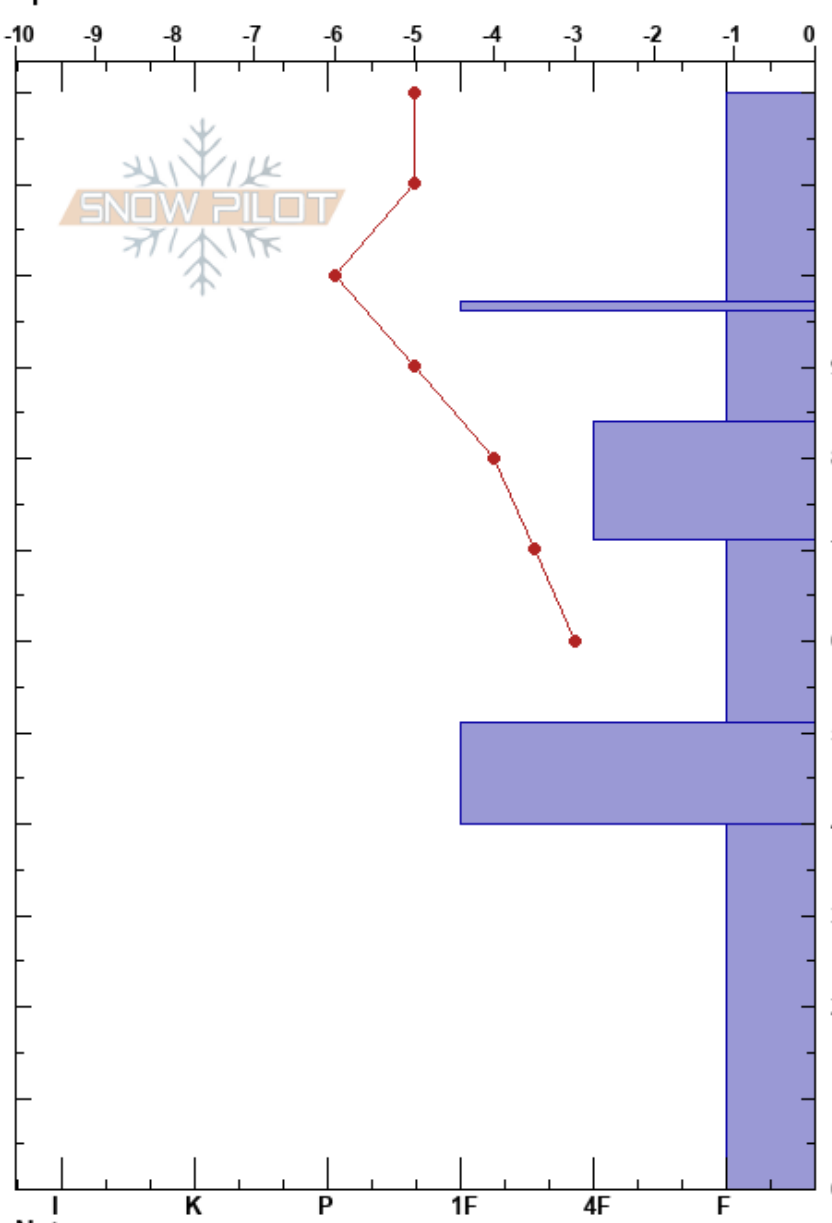

Leadville 20240315  
 Sawatch  
 CO  
 Elevation: 10810 ft  
 Aspect: NE  
 Specifics:

Hannah Cangilla  
 03/15/2024 - 11:00am  
 Co-ord: 39.25561N, -106.24634W  
 Slope Angle: 4°  
 Wind Loading: no

Stability:  
 Air Temperature: -6°C  
 Sky Cover: OVC  
 Precipitation: S-1  
 Wind: N Light Breeze

HS:120  
 PF:45  
 97-96cm: Problematic layer  
 96-84cm: Dirt layer visible at 96cm

Height (cm)	Crystal		Moisture	ρ kg/m³	Stability tests & Layer comments
	Form	Size			
120					
110	*r(⊙)	1-2(1)			← CT5, BRK @110cm ← ECTN9 @110cm
100	⊙⊙	1			← CT22, RP @97cm ← ECTN25 @97cm
90	□	1			96-84cm: Dirt layer visible at 96cm
80	□	0.5-1			
70					
60	□	2			
50	⬤	1-2			
40					
30					
20	^	3-6			
10					
0					