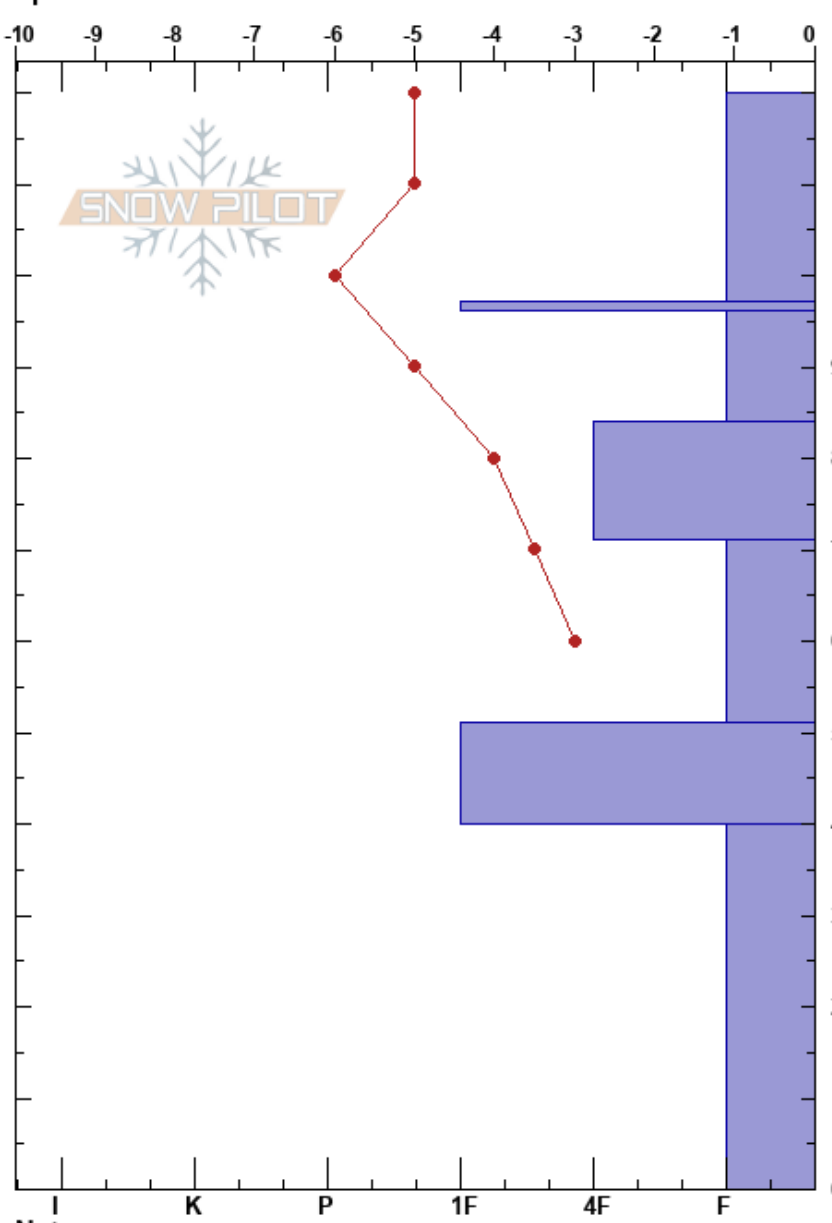

Leadville 20240315
 Sawatch
 CO
 Elevation: 10810 ft
 Aspect: NE
 Specifics:

Hannah Cangilla
 03/15/2024 - 11:00am
 Co-ord: 39.25561N, -106.24634W
 Slope Angle: 4°
 Wind Loading: no

Stability:
 Air Temperature: -6°C
 Sky Cover: OVC
 Precipitation: S-1
 Wind: N Light Breeze

HS:120
 PF:45
 97-96cm: Problematic layer
 96-84cm: Dirt layer visible at 96cm

Height (cm)	Crystal		Moisture	ρ kg/m³	Stability tests & Layer comments
	Form	Size			
120					
110	*r(⊙)	1-2(1)			← CT5, BRK @110cm ← ECTN9 @110cm
100	⊙⊙	1			← CT22, RP @97cm ← ECTN25 @97cm
90	□	1			96-84cm: Dirt layer visible at 96cm
80	□	0.5-1			
70					
60	□	2			
50	⬤	1-2			
40					
30					
20	^	3-6			
10					
0					