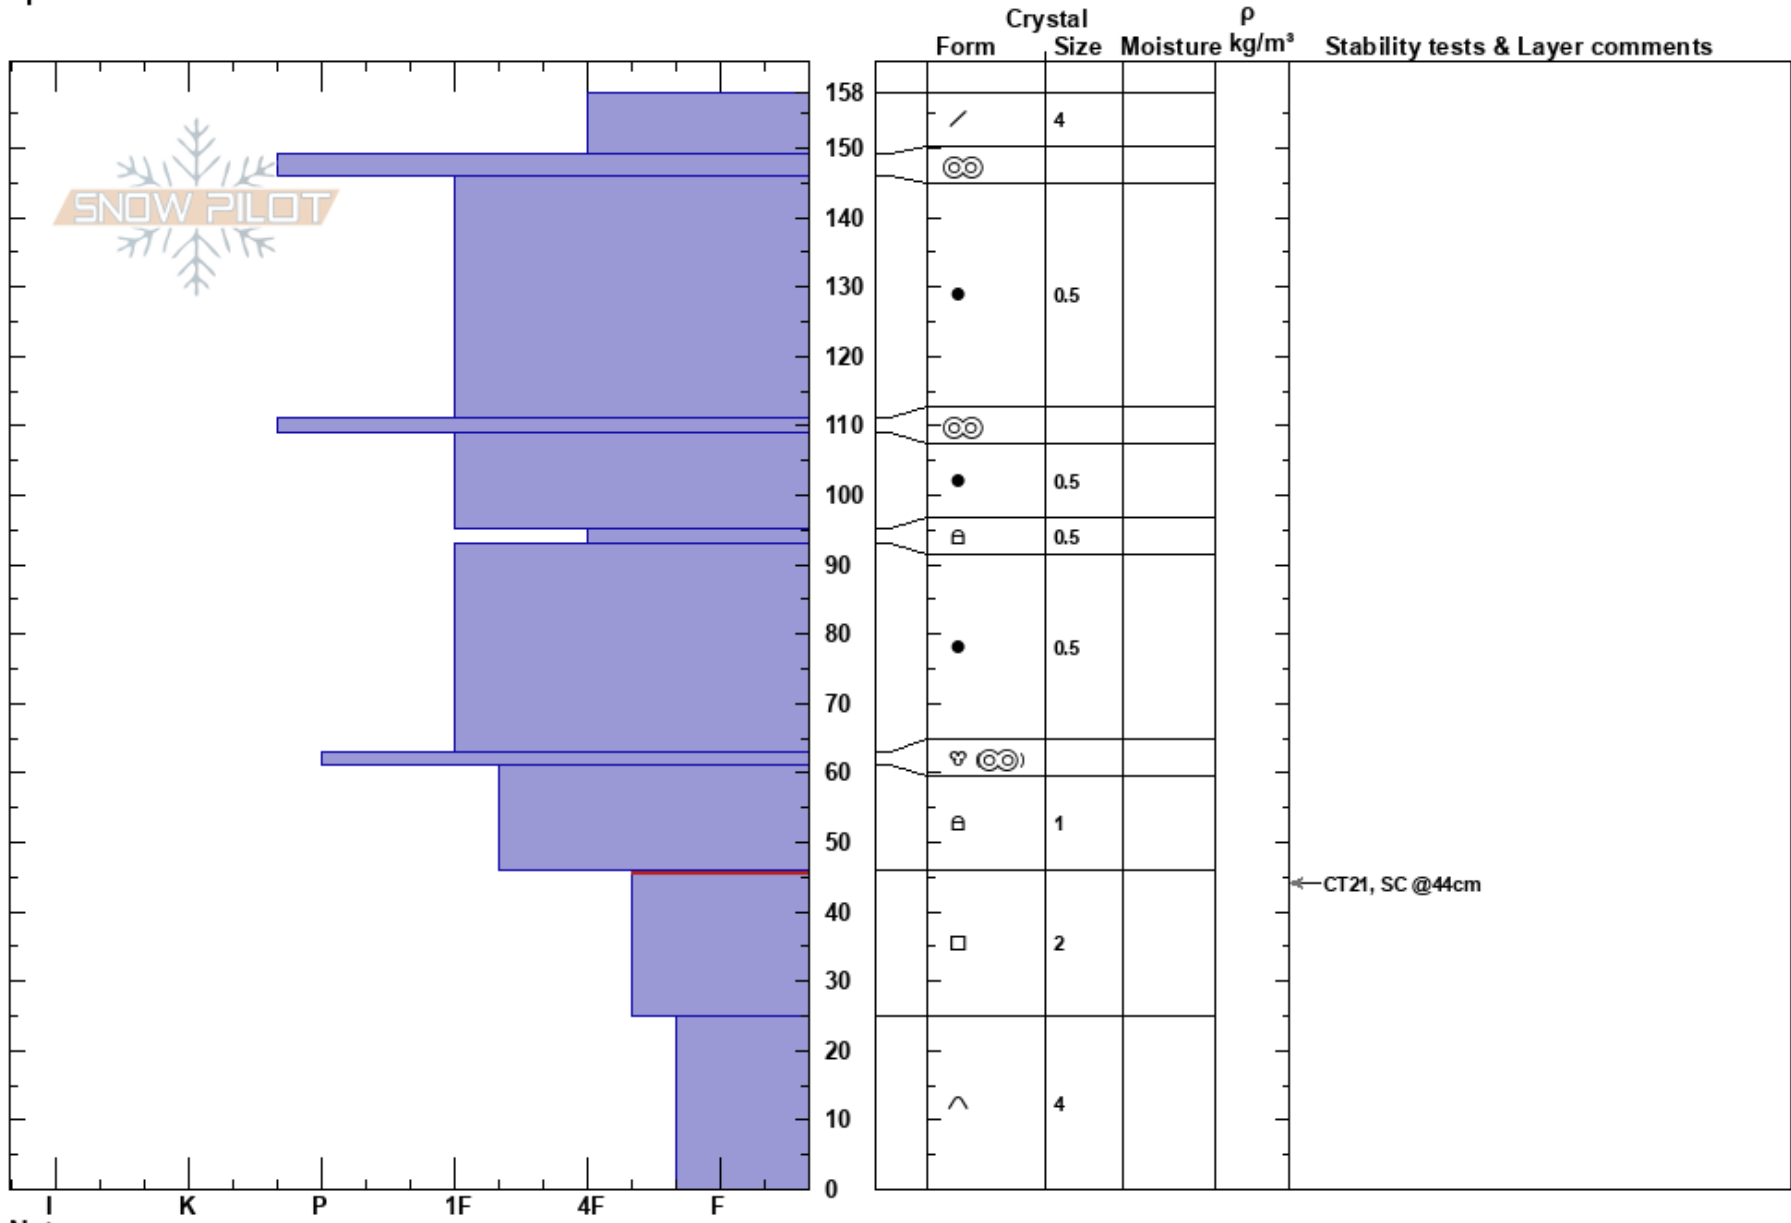

Waxwing
 Absaroka
 WY
 Elevation: 8900 ft
 Aspect: 135°
 Specifics:

Jacob Peterson
 03/11/2024 - 3:00pm
 Co-ord: 44.46575N, -110.10904W
 Slope Angle: 28°
 Wind Loading:

Stability:
 Air Temperature:
 Sky Cover: BKN
 Precipitation: GR
 Wind: Light Breeze

HS:158
 Layer Notes:
 46-25cm: Problematic layer

Notes: