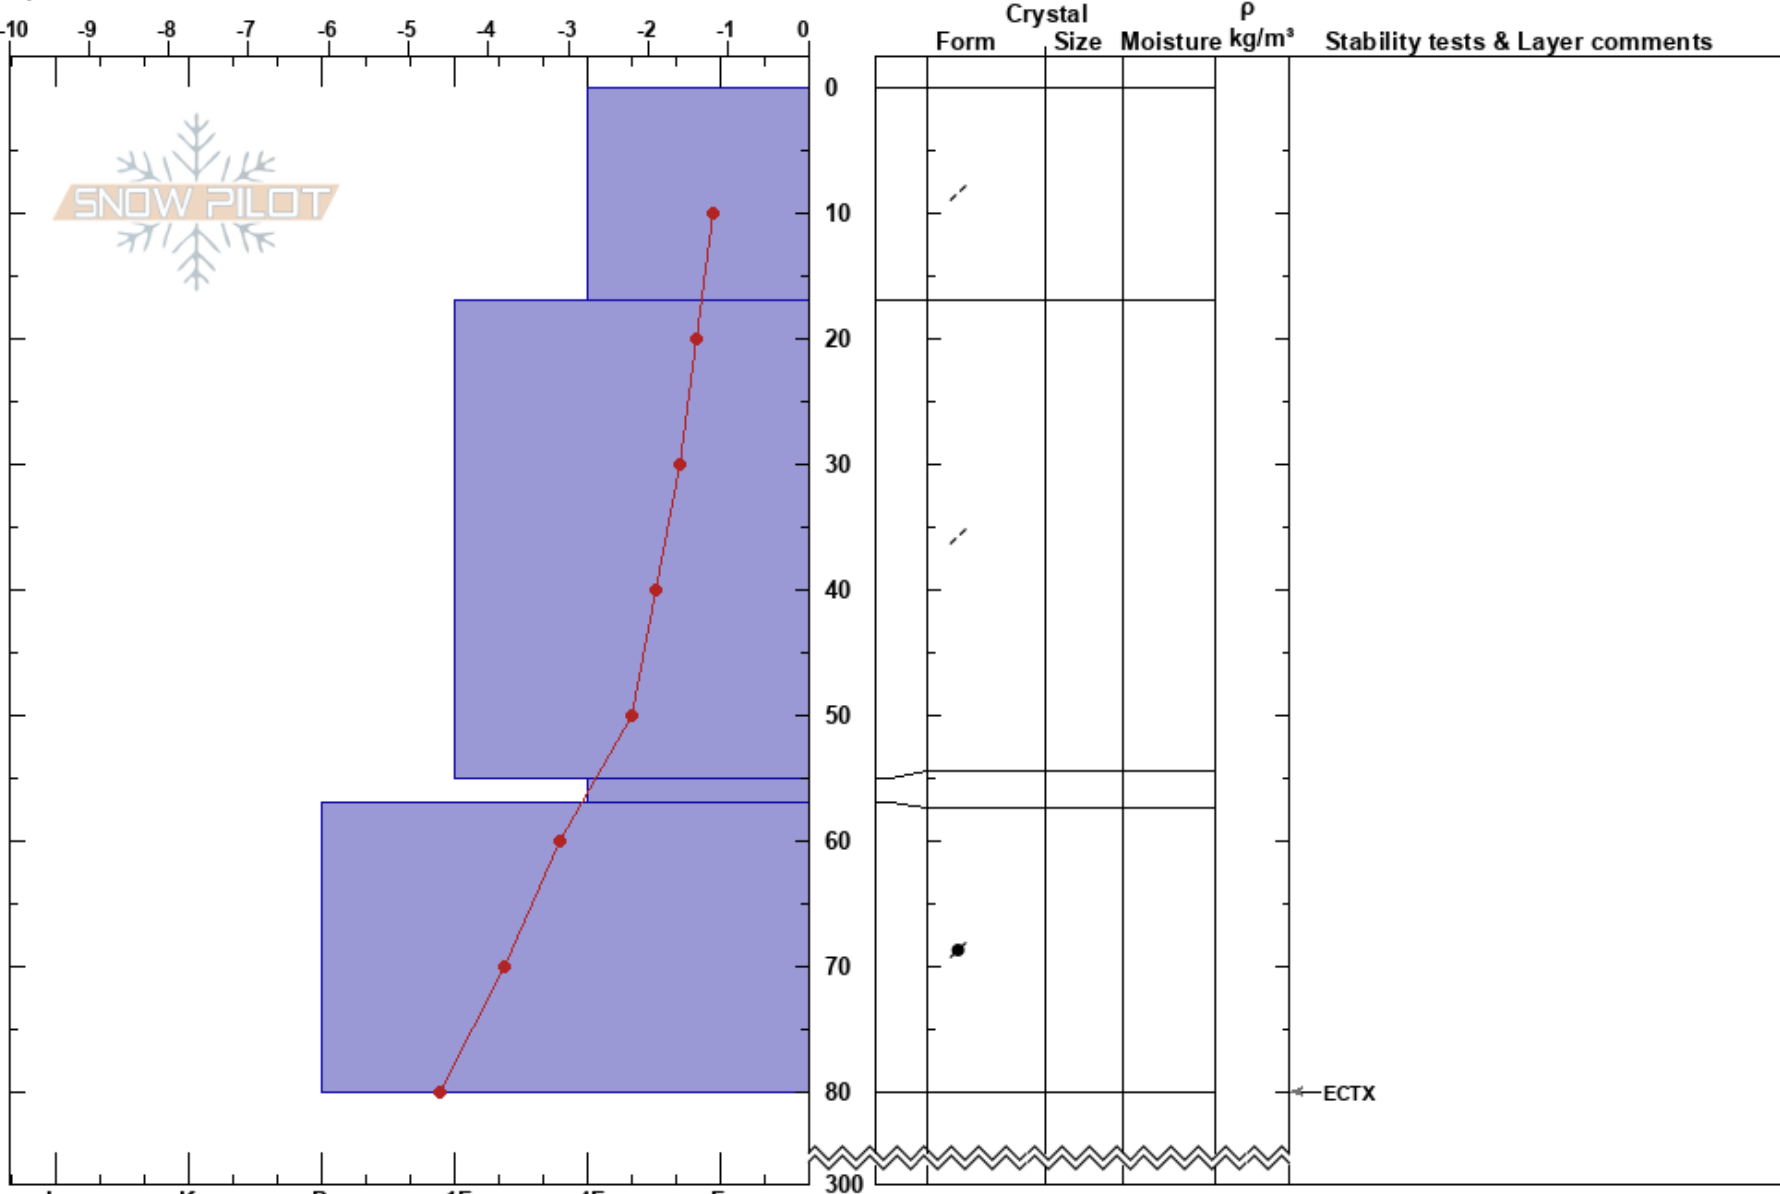

Praahkoetjähke
 Västra Vindelfjällen
 Sweden
Elevation: 780 m
Aspect: 80°

Anton Grindgärds
 15/03/2024 - 11:30
Co-ord:
Slope Angle: 30°
Wind Loading: yes

Stability:
Air Temperature: -1.2°C
Sky Cover: SCT
Precipitation: NO
Wind: NW Moderate

HS:300
Layer Notes:
 55-57cm: Problematic layer

Specifics: Collapsing, localized; Recent avalanche activity on similar slopes

Notes: Liten läformation intill mindre hängdriva