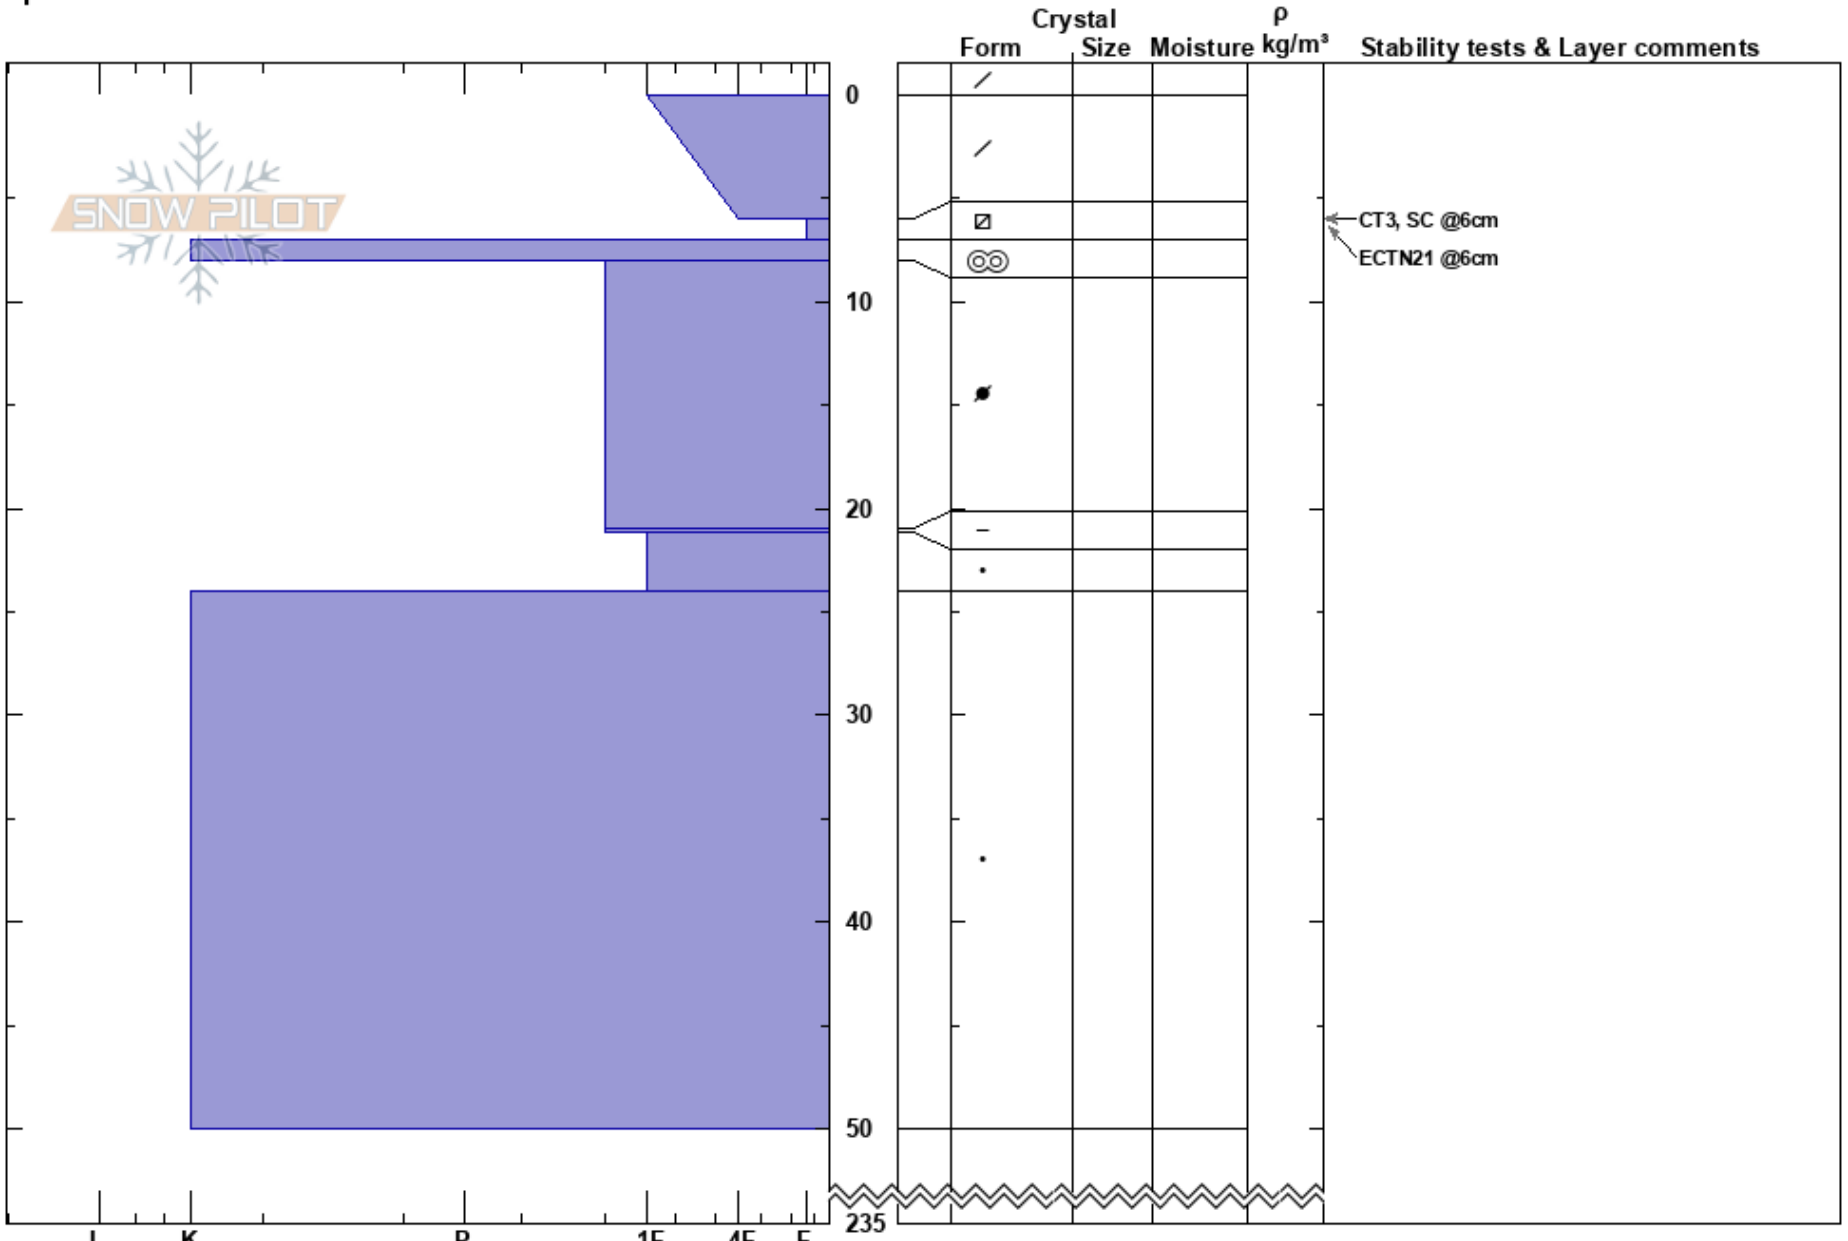

Pedegogränna  
 Funäsfjällen  
 Sweden  
**Elevation:** 983 m  
**Aspect:** E  
**Specifics:**

Jaden Lanham Devine  
 15/03/2024 - 10:20  
**Co-ord:** 33V 360288E 6939992N  
**Slope Angle:** 24°  
**Wind Loading:** previous

**Stability:**  
**Air Temperature:** -0.1°C  
**Sky Cover:** BKN  
**Precipitation:** NO  
**Wind:** NW Light Breeze

**HS:**235  
**PF:**6  
**Layer Notes:**

**Notes:** Wind loaded, adjacent to a start zone.  
 Wind slab too thin to propagate.  
 Snowpack somewhat laminated.