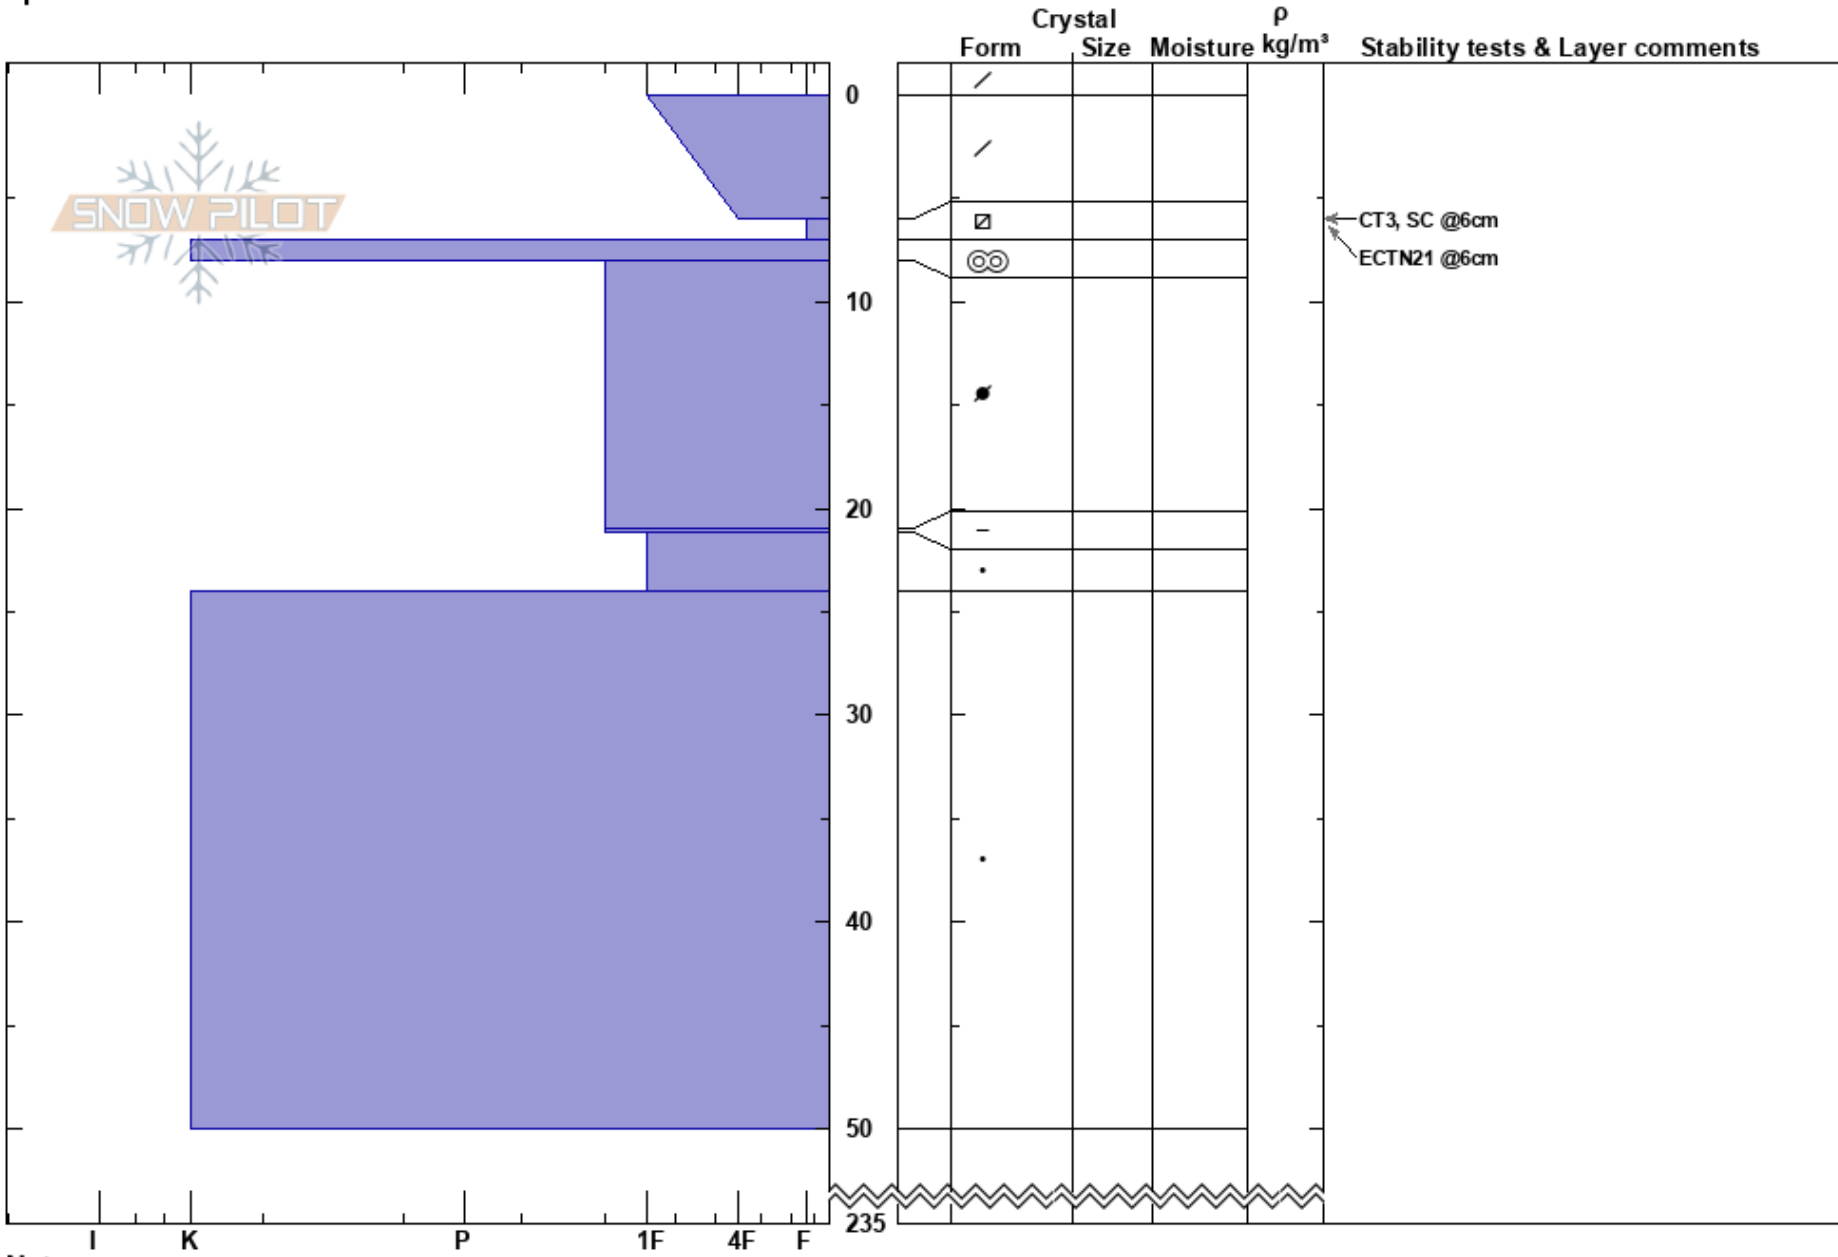

Pedegogräna
 Funäsfjällen
 Sweden
Elevation: 983 m
Aspect: E
Specifics:

Jaden Lanham Devine
 15/03/2024 - 10:20
Co-ord: 33V 360288E 6939992N
Slope Angle: 24°
Wind Loading: previous

Stability: HS:235
Air Temperature: -0.1°C PF:6
Sky Cover: BKN
Precipitation: NO
Wind: NW Light Breeze

Layer Notes:

Notes: Wind loaded, adjacent to a start zone.
 Wind slab too thin to propagate.
 Snowpack somewhat laminated.