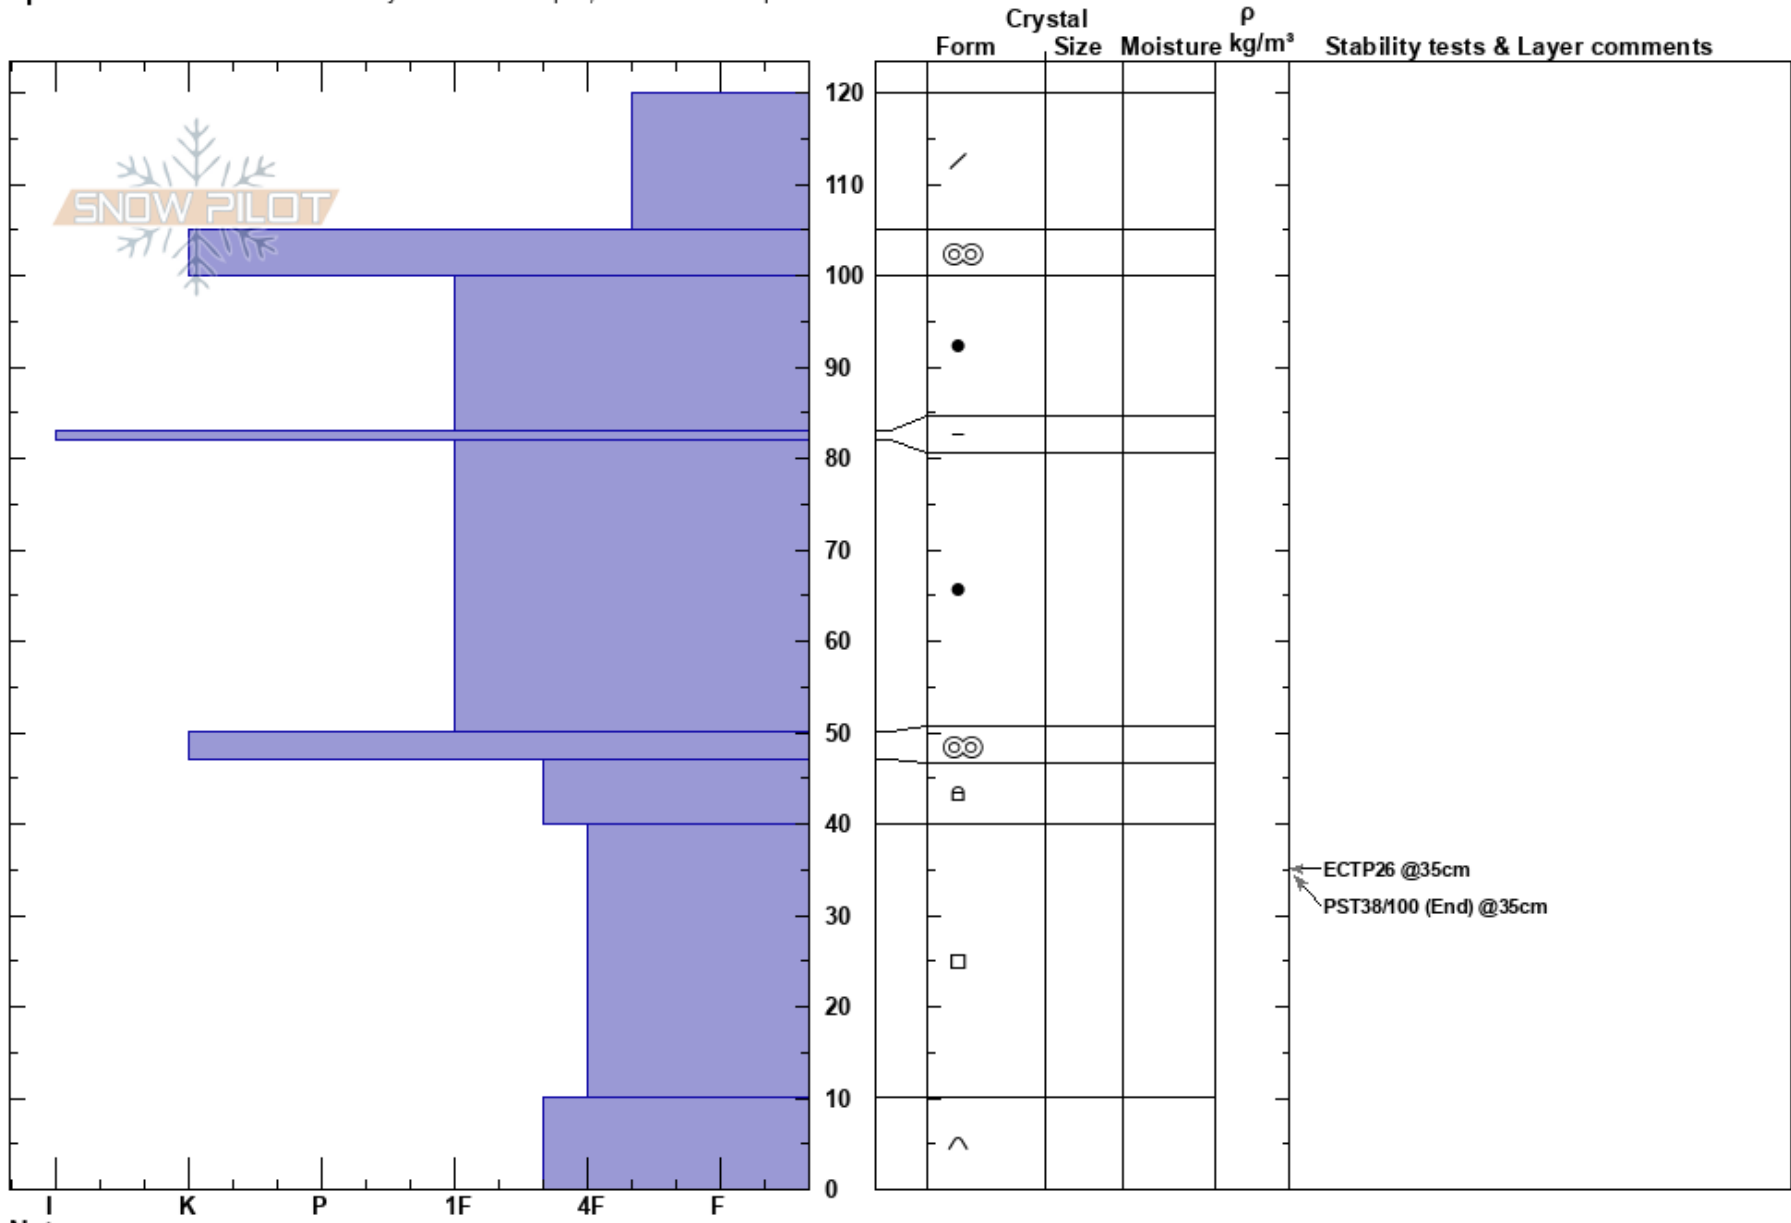

Beehive/Middle Ridge
Madison Range-N
MT

Christopher Pruden
03/14/2024 - 12:00pm
Co-ord: 12S 470137W 5018680N
Slope Angle: 23°
Wind Loading:

Stability:
Air Temperature:
Sky Cover:
Precipitation:
Wind:

Layer Notes:
40-10cm: Problematic layer

Elevation: 2757 m
Aspect: W

Specifics: Recent avalanche activity on different slopes; Ski tracks on slope

Notes: