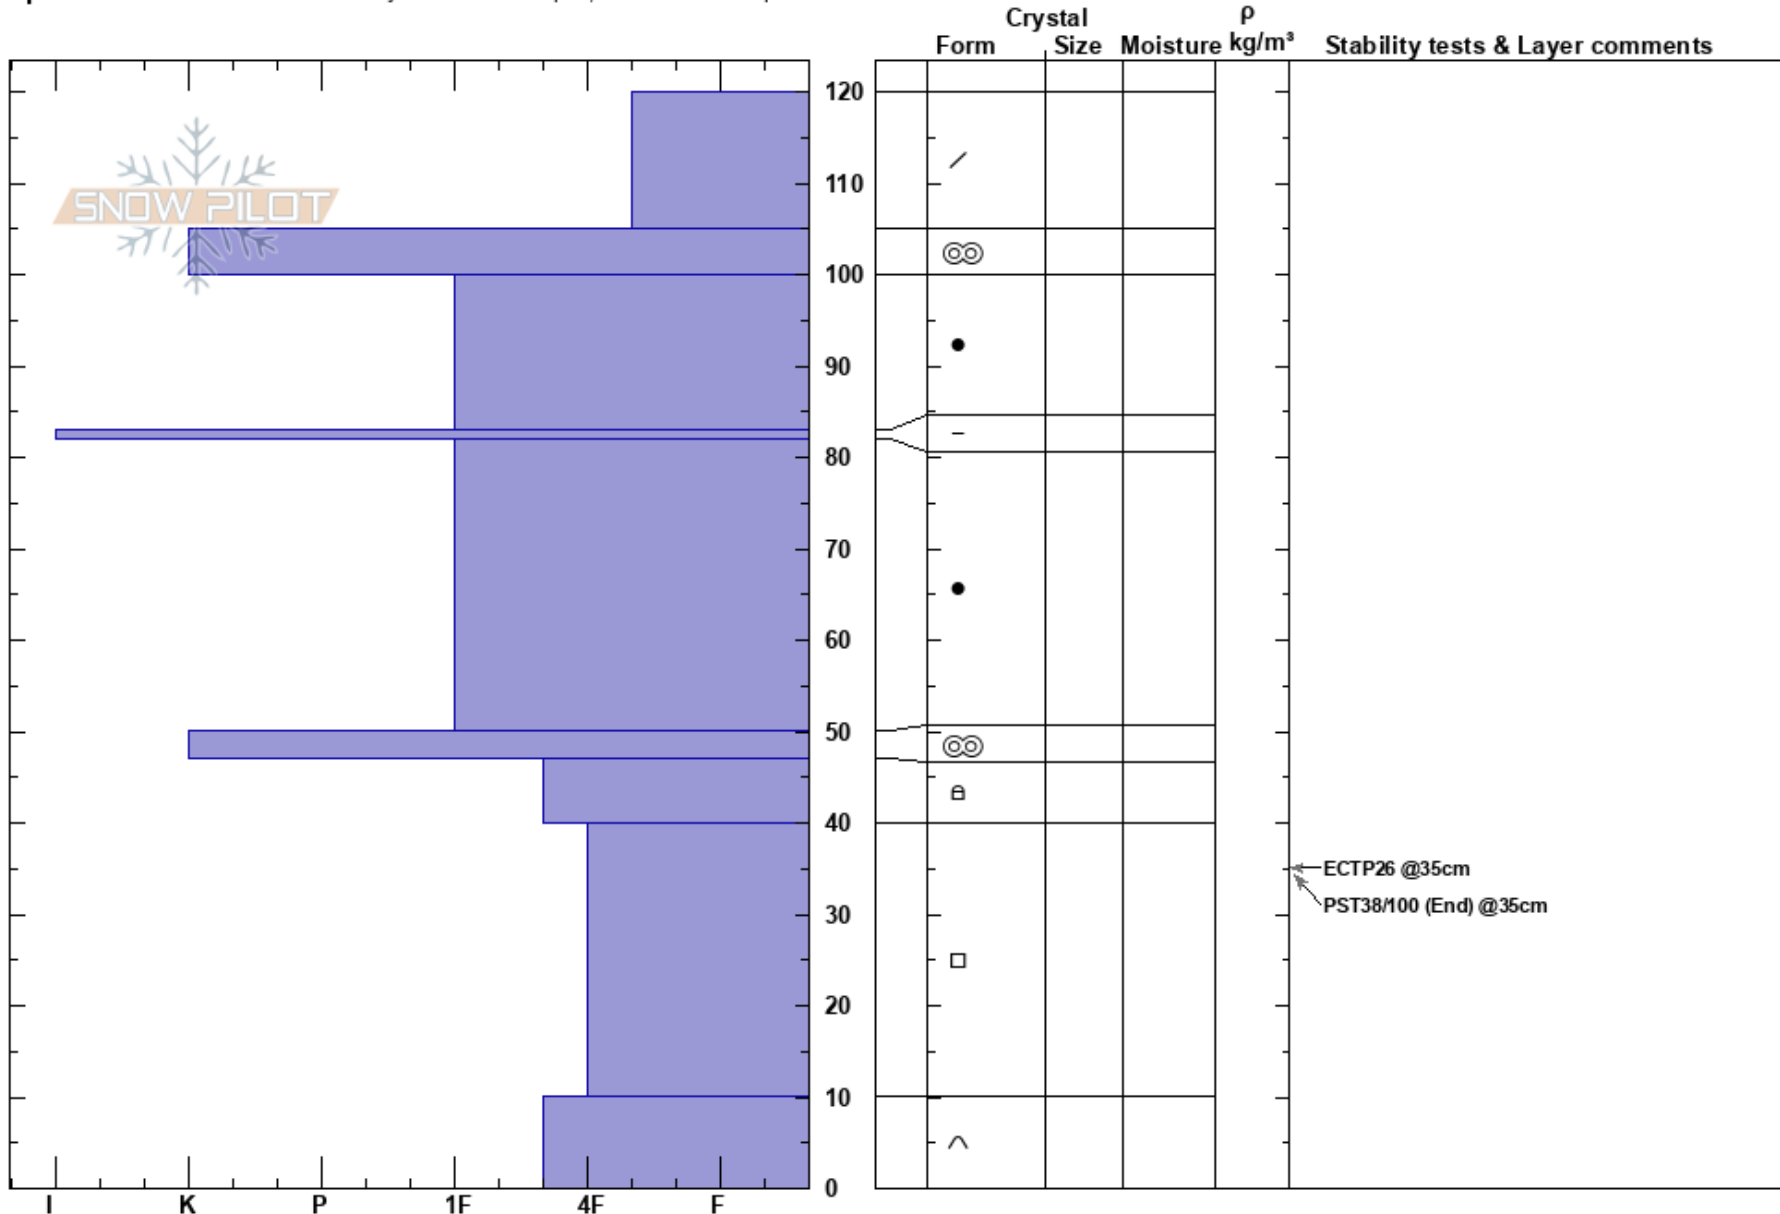

Beehive/Middle Ridge
Madison Range-N
MT

Christopher Pruden
03/14/2024 - 12:00pm
Co-ord: 12S 470137W 5018680N

Stability:
Air Temperature:
Sky Cover:
Precipitation:
Wind:

Layer Notes:
40-10cm: Problematic layer

Elevation: 2757 m
Aspect: W

Slope Angle: 23°
Wind Loading:

Specifics: Recent avalanche activity on different slopes; Ski tracks on slope

Notes: