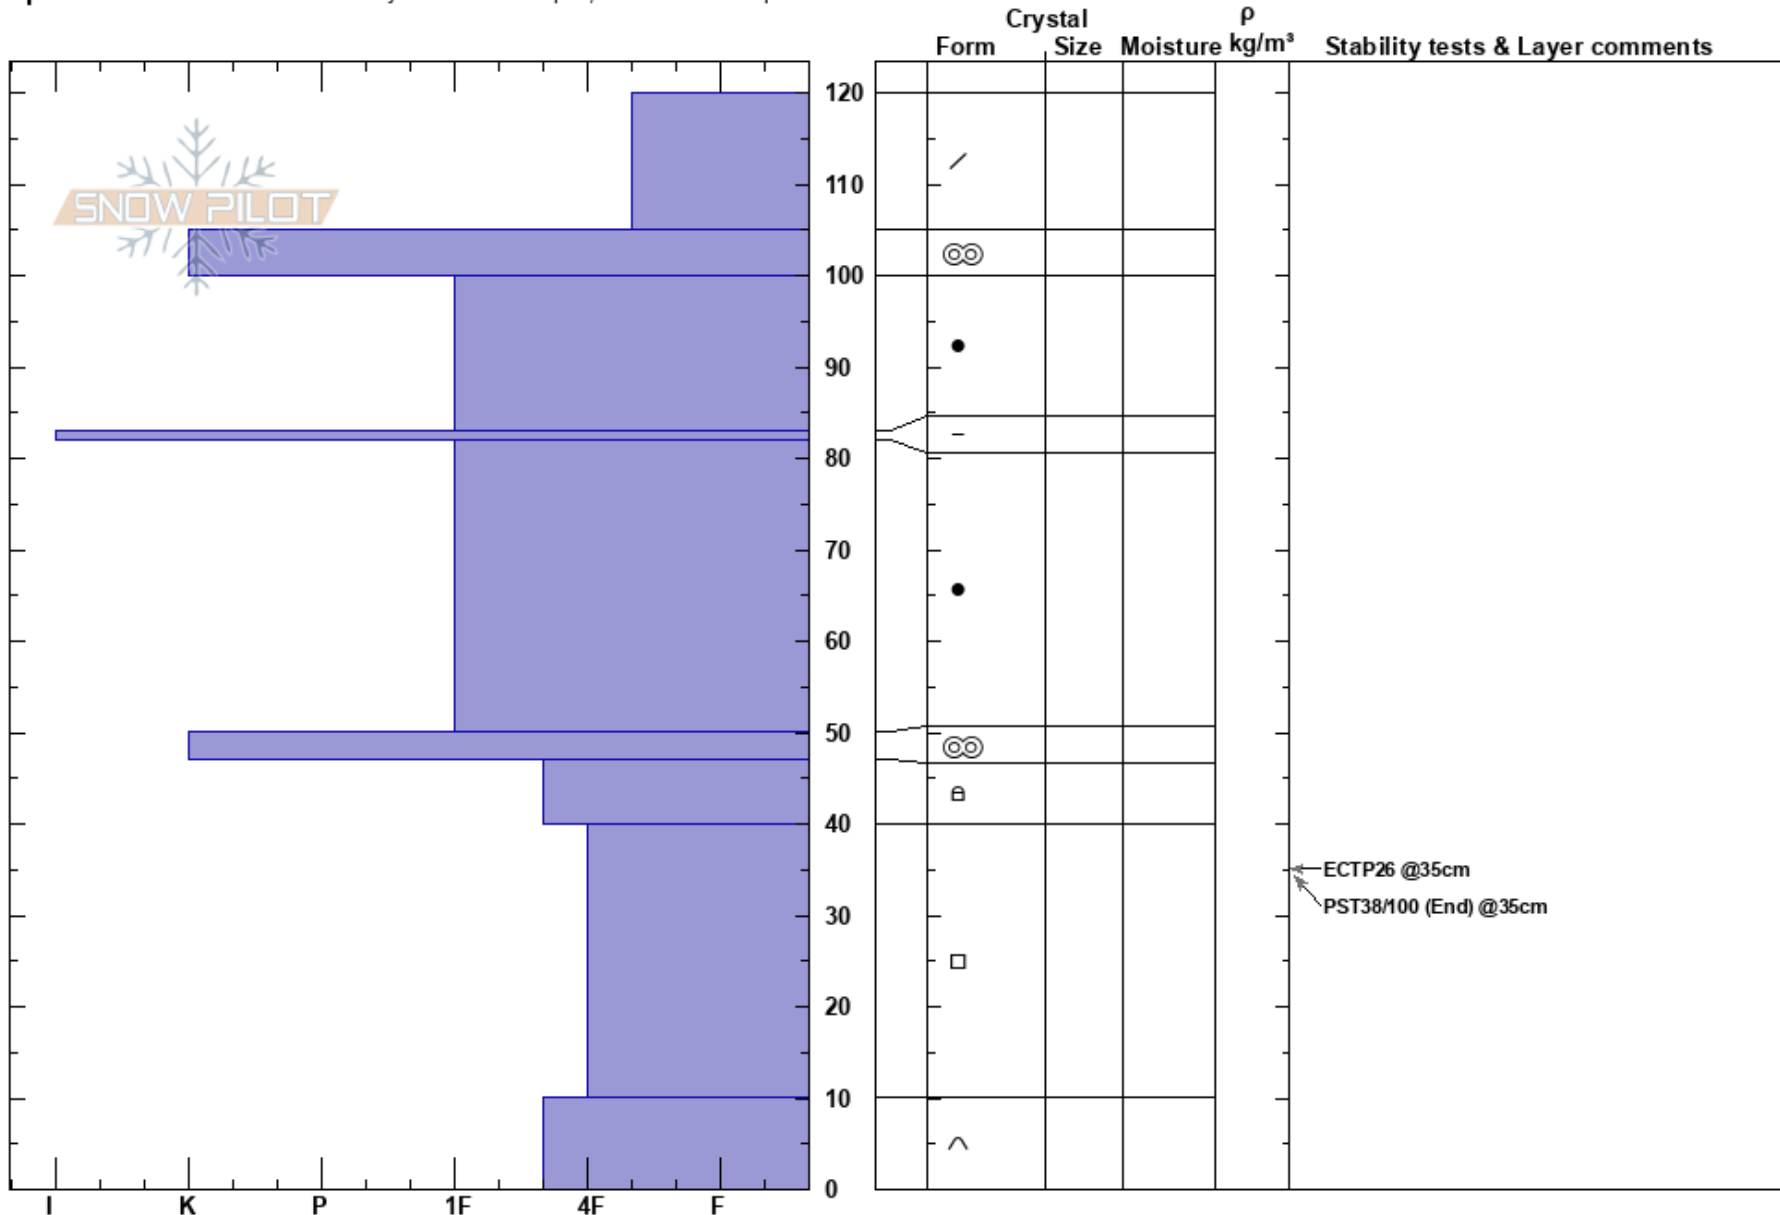

Beehive/Middle Ridge  
Madison Range-N  
MT

Christopher Pruden  
03/14/2024 - 12:00pm  
Co-ord: 12S 470137W 5018680N

Stability:  
Air Temperature:  
Sky Cover:  
Precipitation:  
Wind:

Layer Notes:  
40-10cm: Problematic layer

Elevation: 2757 m  
Aspect: W

Slope Angle: 23°  
Wind Loading:

Specifics: Recent avalanche activity on different slopes; Ski tracks on slope

Notes: