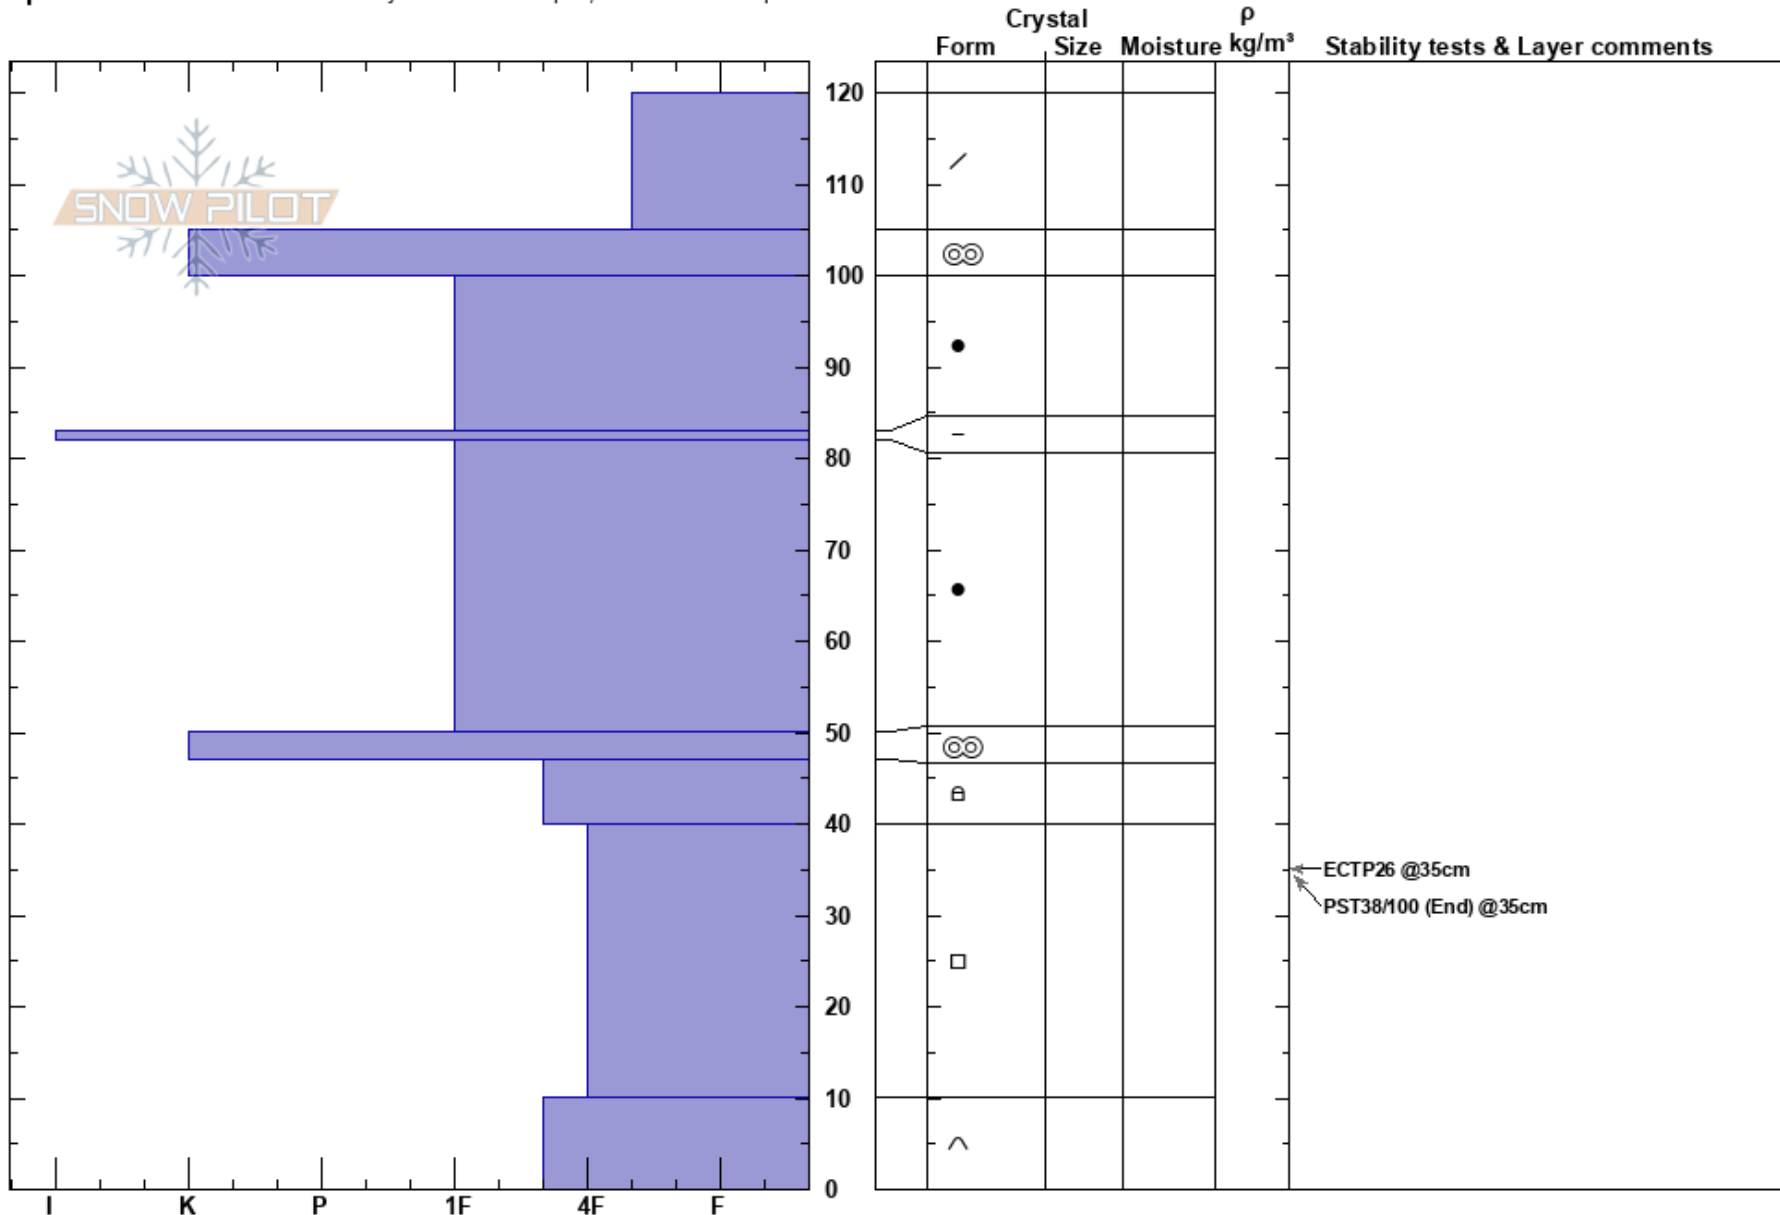

Beehive/Middle Ridge
Madison Range-N
MT

Christopher Pruden
03/14/2024 - 12:00pm
Co-ord: 12S 470137W 5018680N

Stability:
Air Temperature:
Sky Cover:
Precipitation:
Wind:

Layer Notes:
40-10cm: Problematic layer

Elevation: 2757 m
Aspect: W

Slope Angle: 23°
Wind Loading:

Specifics: Recent avalanche activity on different slopes; Ski tracks on slope

Notes: