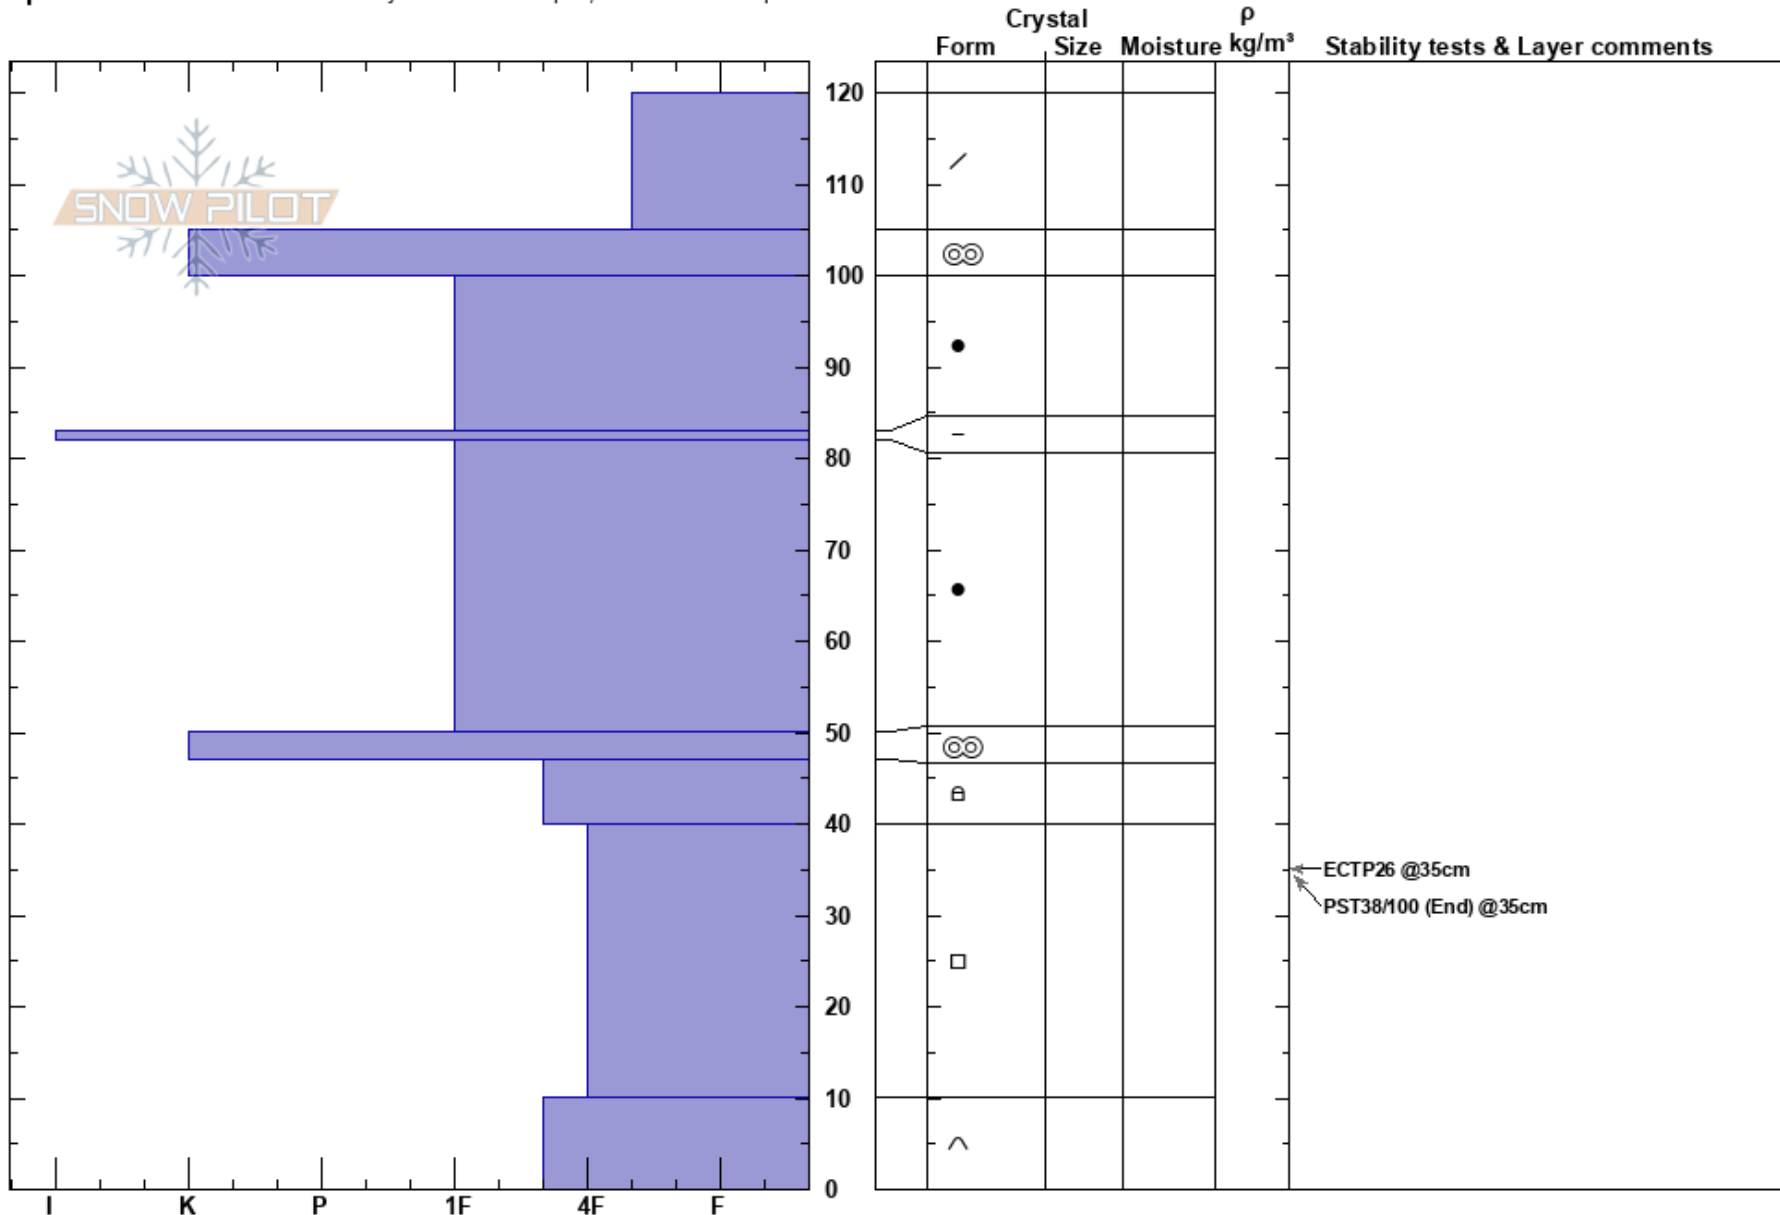

Beehive/Middle Ridge
Madison Range-N
MT

Christopher Pruden
03/14/2024 - 12:00pm
Co-ord: 12S 470137W 5018680N

Stability:
Air Temperature:
Sky Cover:
Precipitation:
Wind:

Layer Notes:
40-10cm: Problematic layer

Elevation: 2757 m
Aspect: W

Slope Angle: 23°
Wind Loading:

Specifics: Recent avalanche activity on different slopes; Ski tracks on slope

← ECTP26 @35cm
← PST38/100 (End) @35cm