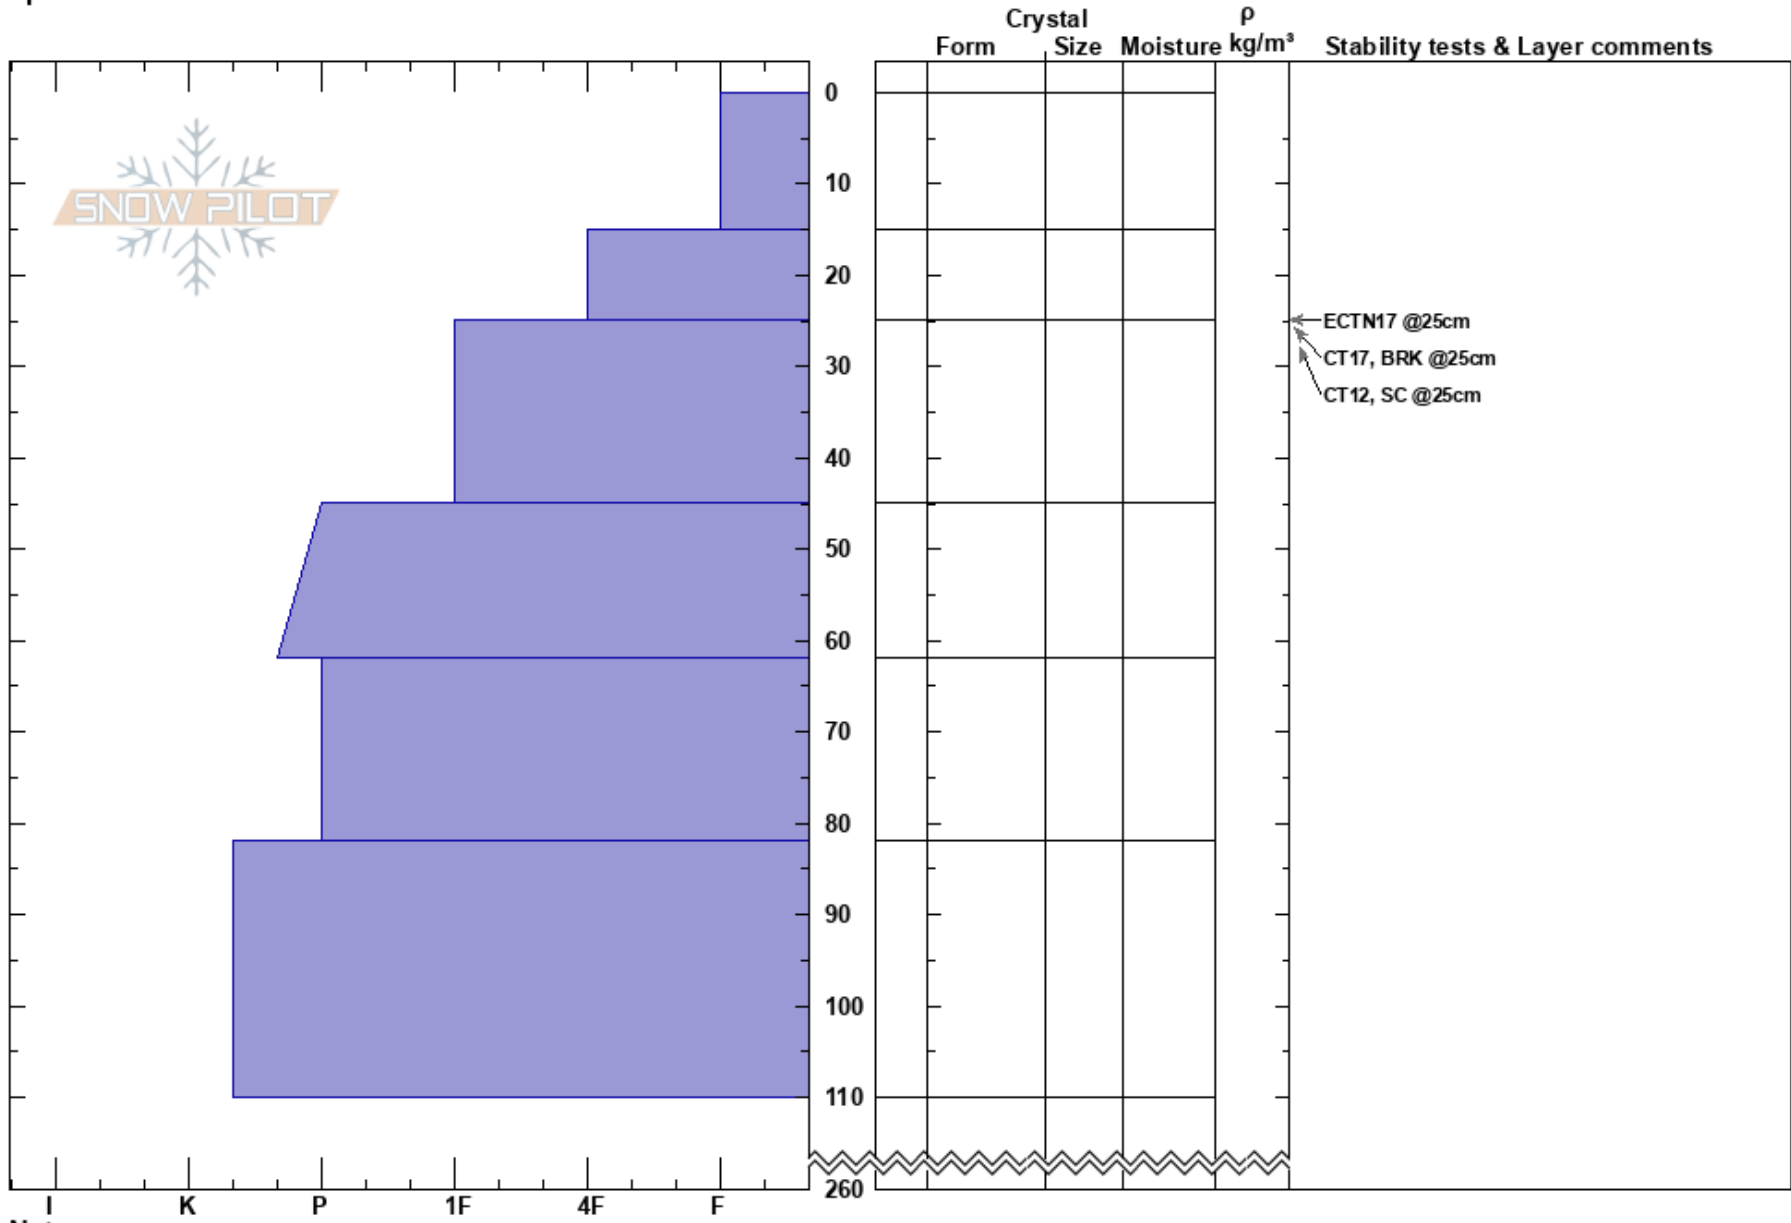

20240314 Cly Pond  
Payette National Forest  
ID  
Elevation: 7470 ft  
Aspect: N  
Specifics:

Ian Faurot  
03/14/2024 - 2:00pm  
Co-ord:  
Slope Angle: 12°  
Wind Loading:

Stability:  
Air Temperature: 31°C  
Sky Cover: CLR  
Precipitation: NO  
Wind: Calm

HS:260  
Layer Notes:  
15-25cm: Problematic layer

Notes: