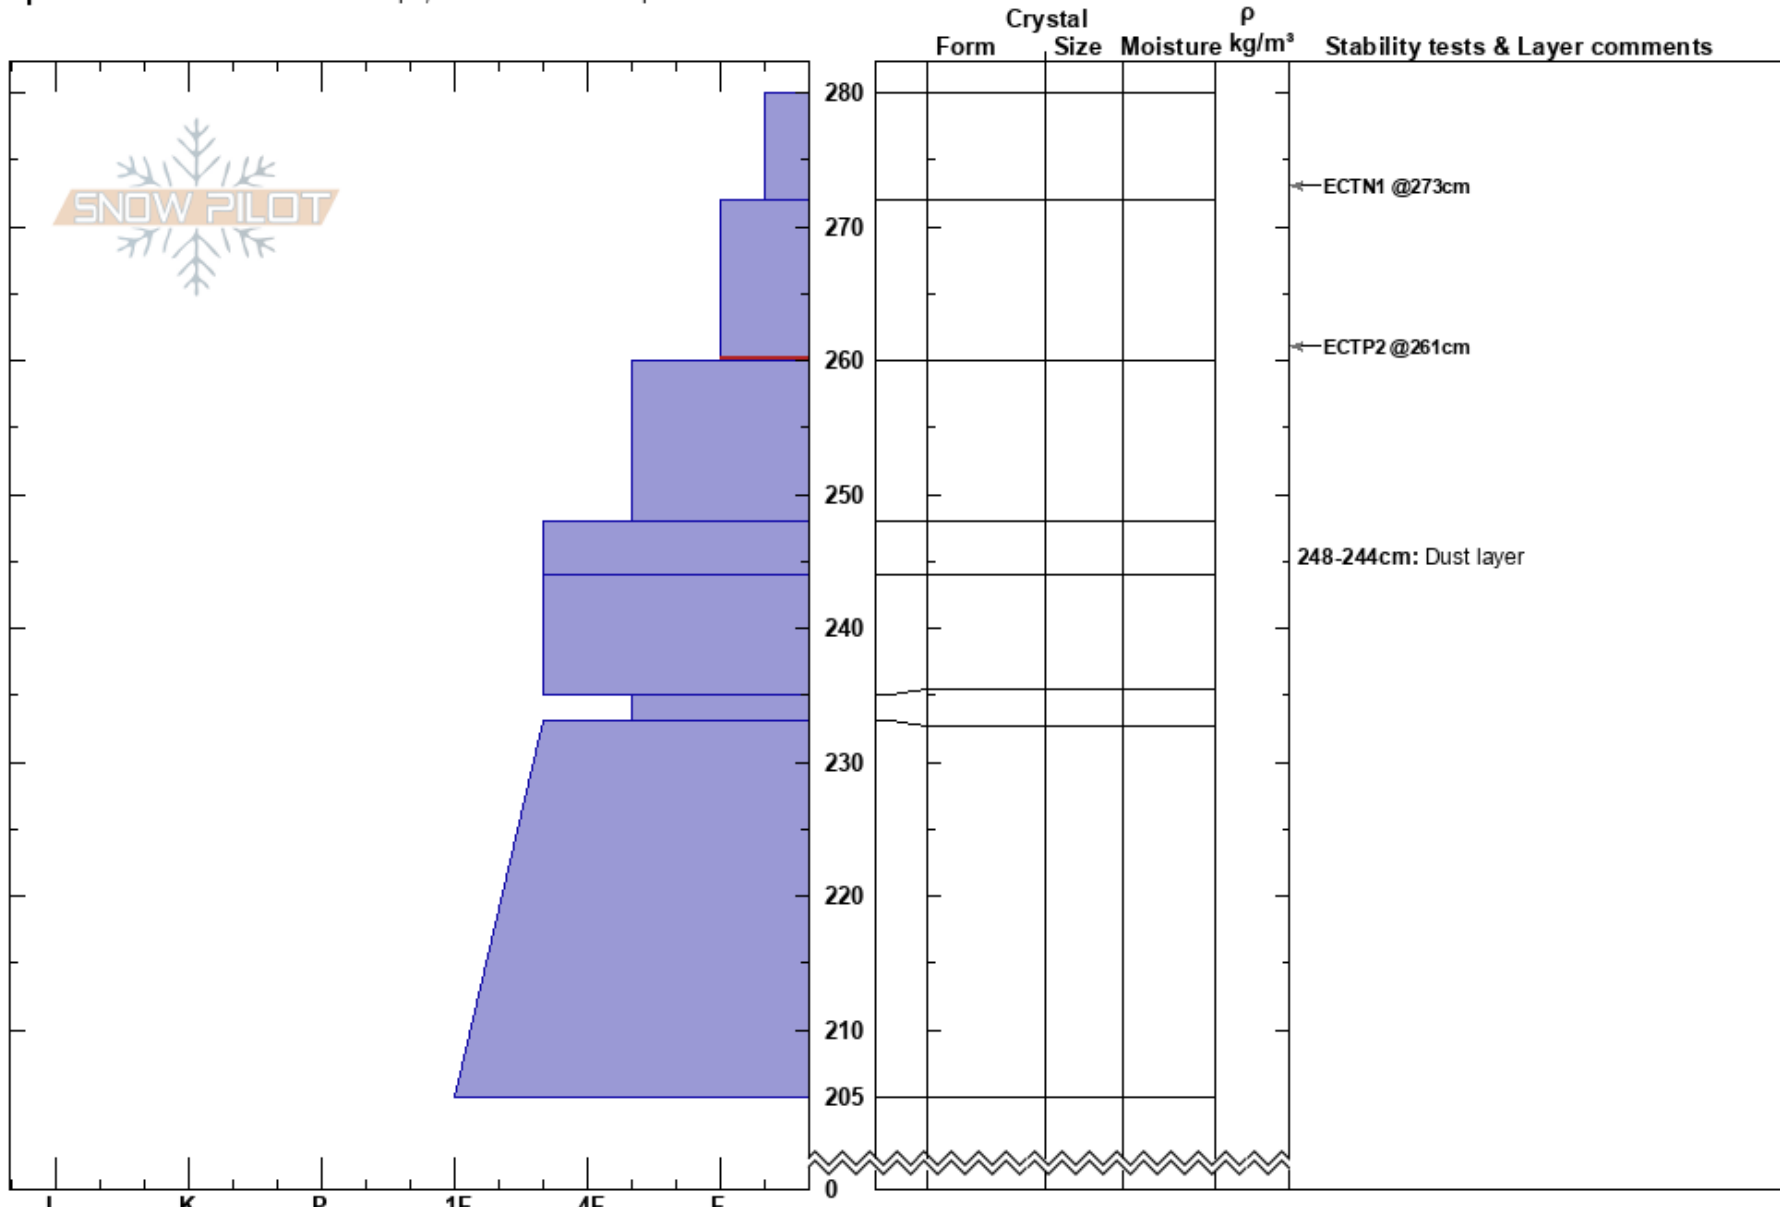

Snake Creek
 Central Wasatch
 UT
 Elevation: 8618 ft
 Aspect: NE
 Specifics: Snowmobile tracks on slope; We snowmobiled slope

Mike Rossberg
 03/14/2024 - 10:00am
 Co-ord: 40.56984N, -111.57136W
 Slope Angle: 35°
 Wind Loading: yes

Stability: **HS:280**
 Air Temperature: 24°F **PF:30**
 Sky Cover: SCT **PS: 15**
 Precipitation: S-1
 Wind: NE Moderate
 272-260cm: Problematic layer
 248-244cm: Dust layer

Notes: East Wind event. New snow fractured early in the ECT test. No recent slides observed.