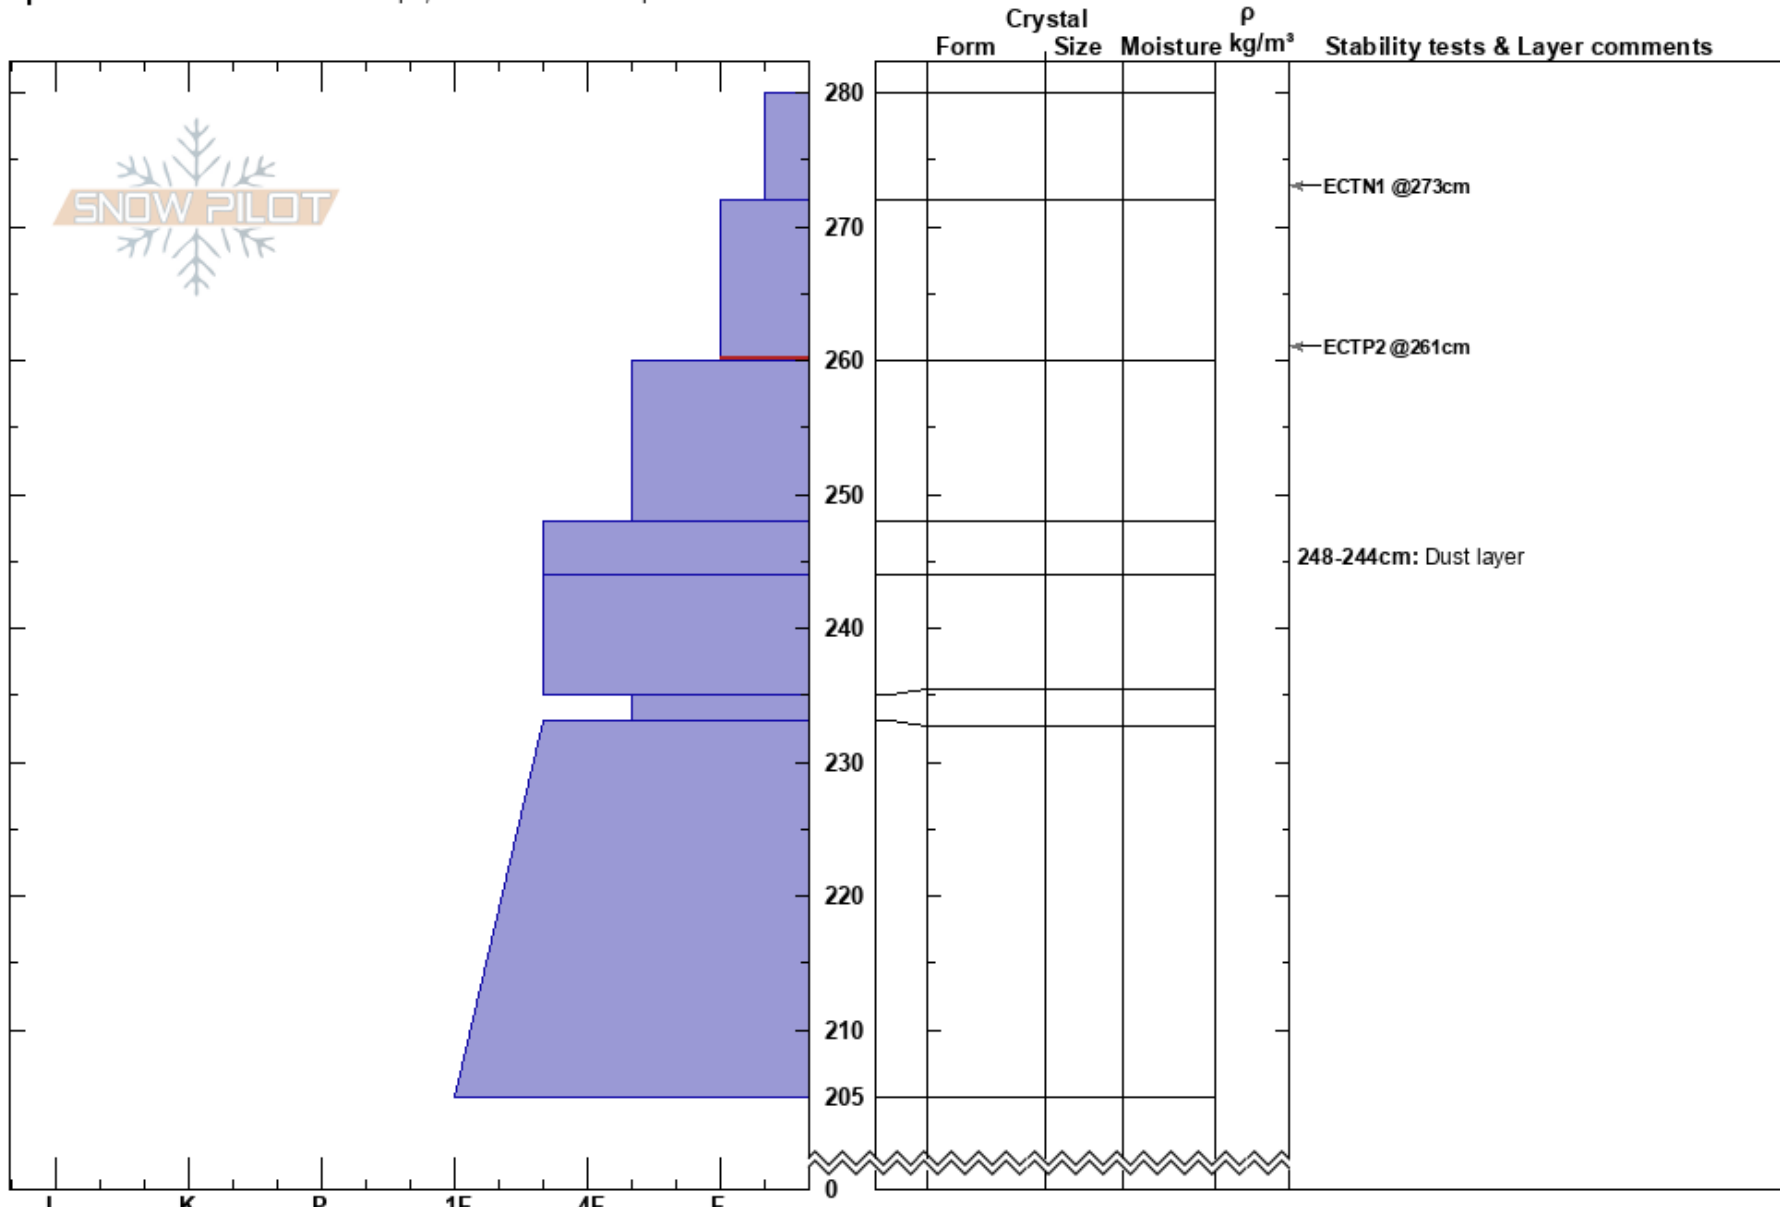

Snake Creek  
 Central Wasatch  
 UT  
 Elevation: 8618 ft  
 Aspect: NE  
 Specifics: Snowmobile tracks on slope; We snowmobiled slope

Mike Rossberg  
 03/14/2024 - 10:00am  
 Co-ord: 40.56984N, -111.57136W  
 Slope Angle: 35°  
 Wind Loading: yes

Stability: **HS:280**  
 Air Temperature: 24°F **PF:30**  
 Sky Cover: SCT **PS:15**  
 Precipitation: S-1  
 Wind: NE Moderate  
 Layer Notes:  
 272-260cm: Problematic layer  
 248-244cm: Dust layer

**Notes:** East Wind event. New snow fractured early in the ECT test. No recent slides observed.