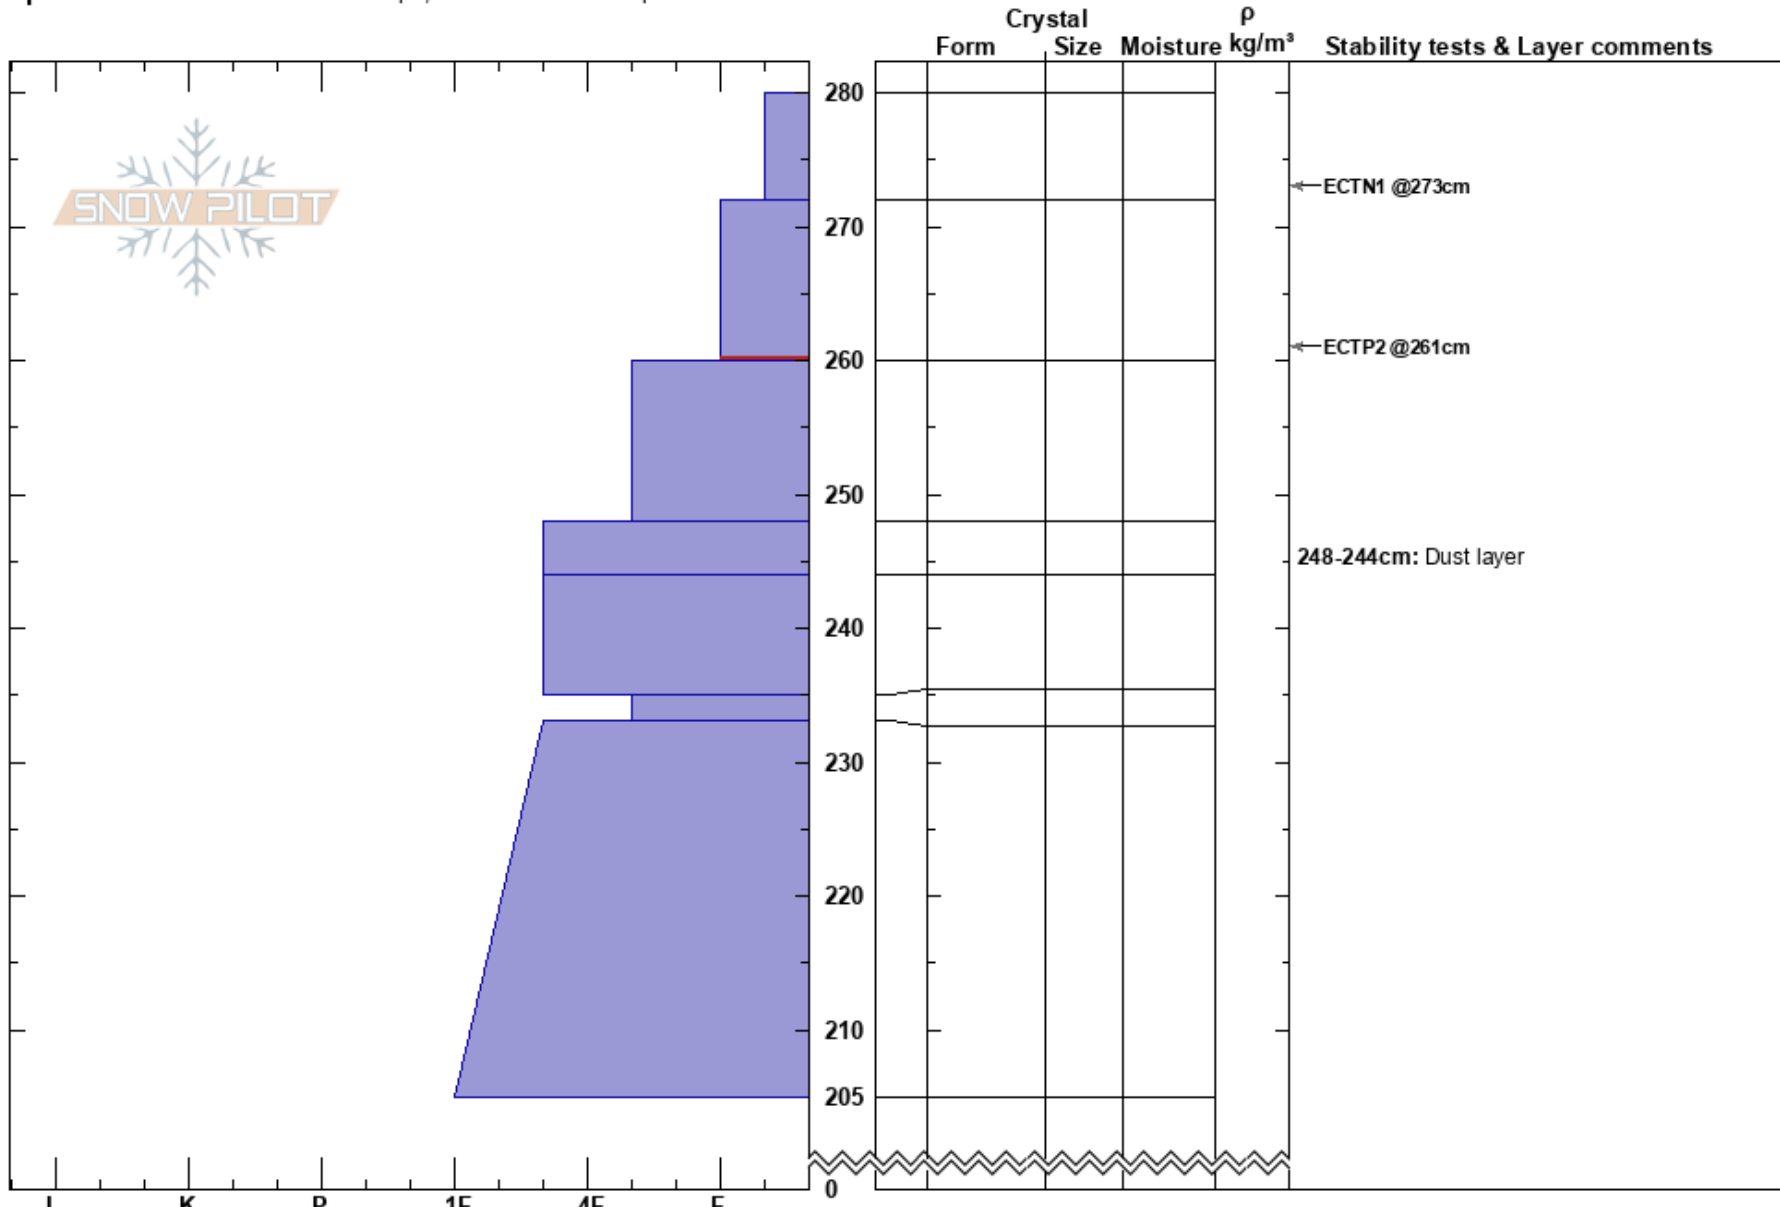

Snake Creek  
 Central Wasatch  
 UT  
 Elevation: 8618 ft  
 Aspect: NE  
 Specifics: Snowmobile tracks on slope; We snowmobiled slope

Mike Rossberg  
 03/14/2024 - 10:00am  
 Co-ord: 40.56984N, -111.57136W  
 Slope Angle: 35°  
 Wind Loading: yes

Stability: **HS:280**  
 Air Temperature: 24°F **PF:30**  
 Sky Cover: SCT **PS: 15**  
 Precipitation: S-1  
 Wind: NE Moderate  
 272-260cm: Problematic layer  
 248-244cm: Dust layer

**Notes:** East Wind event. New snow fractured early in the ECT test. No recent slides observed.