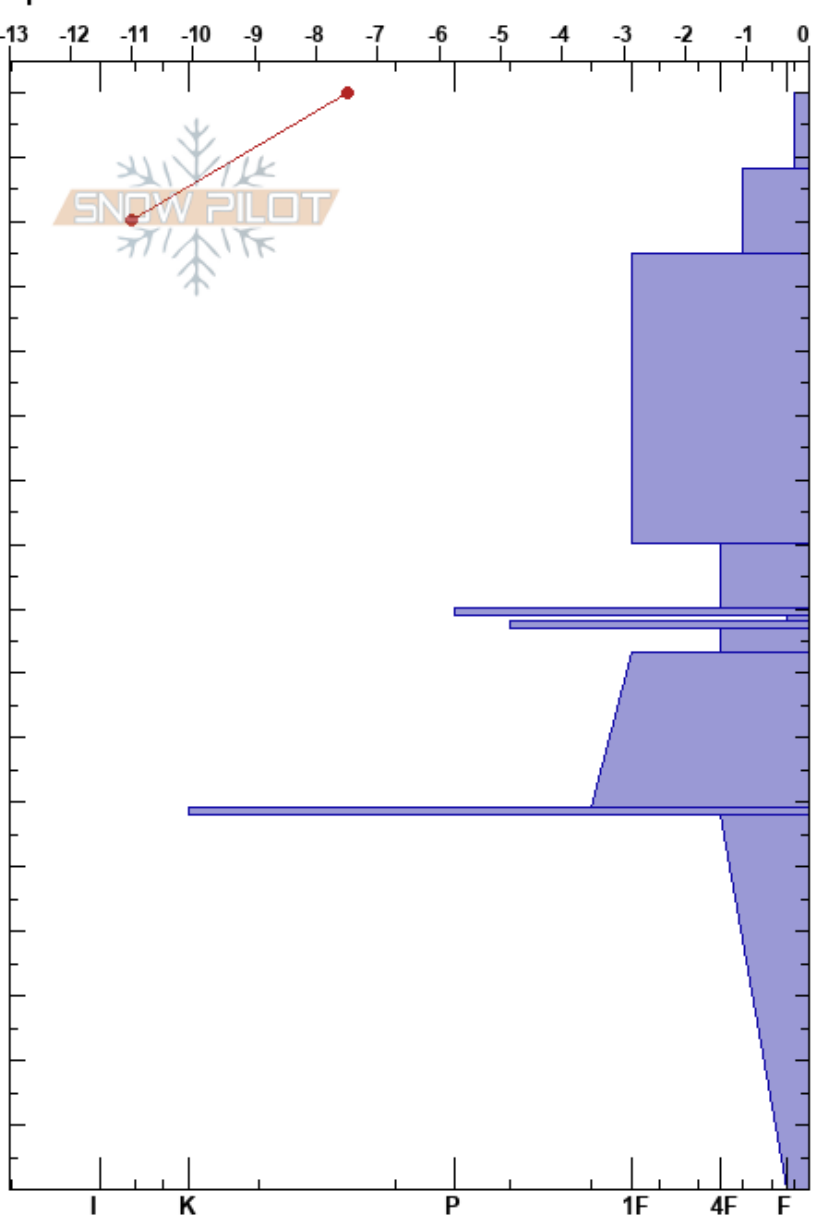

East East Camas
 Bitterroot
 MT
 Elevation: 7986 ft
 Aspect: N
 Specifics:

Payton Schiff
 03/14/2024 - 12:47pm
 Co-ord: 11T 709922W 5113976N
 Slope Angle:
 Wind Loading: no

Stability:
 Air Temperature: 10°C
 Sky Cover: FEW
 Precipitation: NO
 Wind: S Calm

HS:170
 PF:15 100-90cm:Problematic layer
 PS:10

Form	Crystal Size	Moisture	ρ kg/m ³	Stability tests & Layer comments
+ (/)	0.1-1			
/	0.1-0.5			
.	0.1-0.5			
□	0.5-1			
⊙ ⊙	0.5-1.5			← PST95/100 (End) @93cm
⊙ ⊙				
□	0.5-1.5			
⊖	0.5-1			
■				
□	1-3			← ECTX