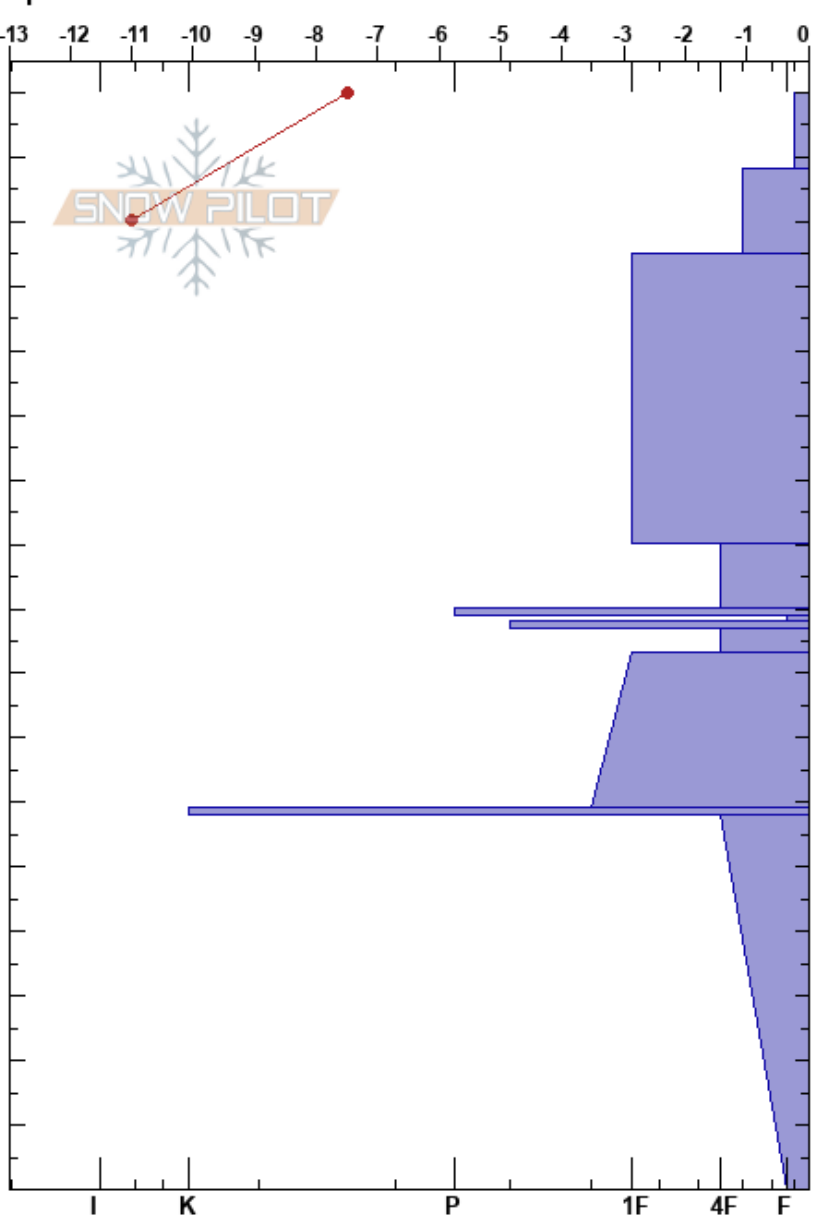

East East Camas
 Bitterroot
 MT
 Elevation: 7986 ft
 Aspect: N
 Specifics:

Payton Schiff
 03/14/2024 - 12:47pm
 Co-ord: 11T 709922W 5113976N
 Slope Angle:
 Wind Loading: no

Stability:
 Air Temperature: 10°C
 Sky Cover: FEW
 Precipitation: NO
 Wind: S Calm
 HS:170
 PF:15 100-90cm:Problematic layer
 PS:10

Form	Crystal Size	Moisture	ρ kg/m ³	Stability tests & Layer comments
+ (/)	0.1-1			
/	0.1-0.5			
.	0.1-0.5			
□	0.5-1			
⊙ ⊙	0.5-1.5			← PST95/100 (End) @93cm
⊙ ⊙				
□	0.5-1.5			
⊖	0.5-1			
■				
□	1-3			← ECTX