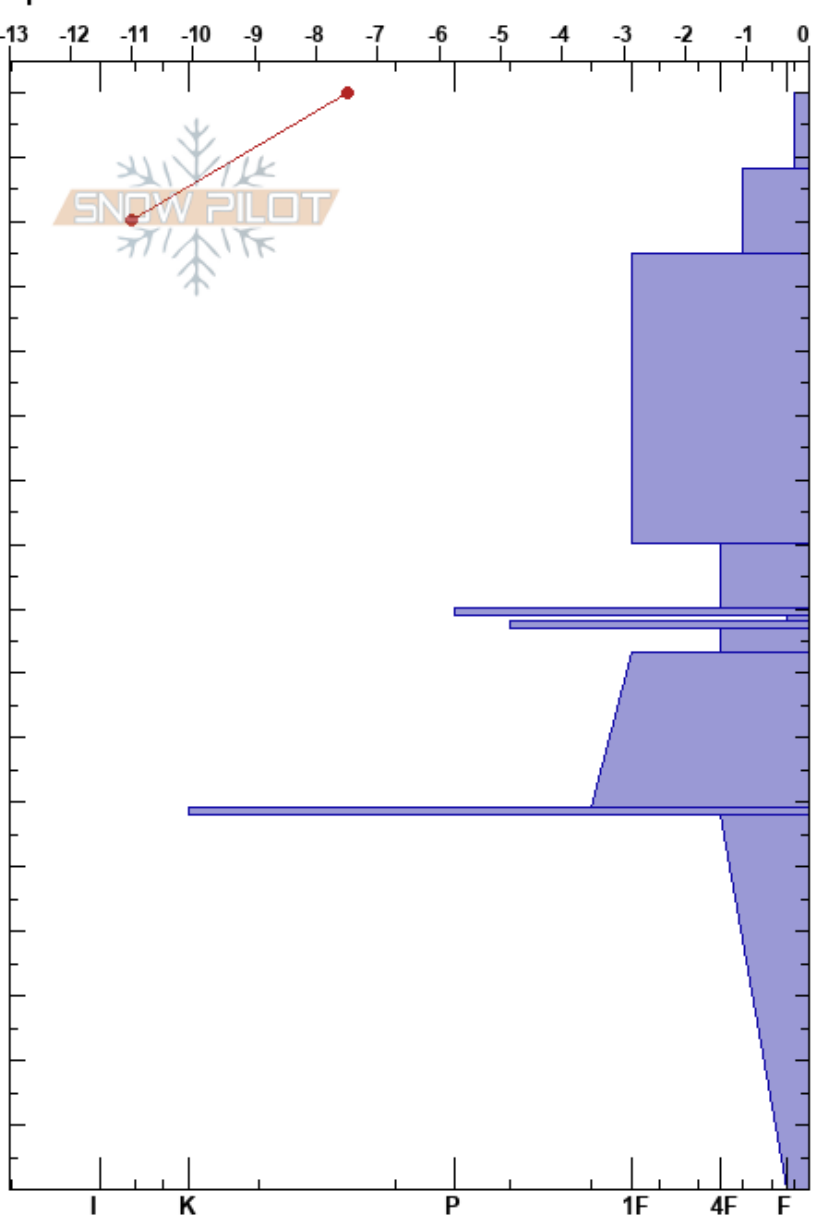

East East Camas  
 Bitterroot  
 MT  
 Elevation: 7986 ft  
 Aspect: N  
 Specifics:

Payton Schiff  
 03/14/2024 - 12:47pm  
 Co-ord: 11T 709922W 5113976N  
 Slope Angle:  
 Wind Loading: no

Stability:  
 Air Temperature: 10°C  
 Sky Cover: FEW  
 Precipitation: NO  
 Wind: S Calm

HS:170  
 PF:15 100-90cm:Problematic layer  
 PS:10

Form	Crystal Size	Moisture	$\rho$ kg/m <sup>3</sup>	Stability tests & Layer comments
+ ( / )	0.1-1			
/	0.1-0.5			
.	0.1-0.5			
□	0.5-1			
⊙ ⊙	0.5-1.5			← PST95/100 (End) @93cm
⊙ ⊙				
□	0.5-1.5			
⊖	0.5-1			
■				
□	1-3			← ECTX