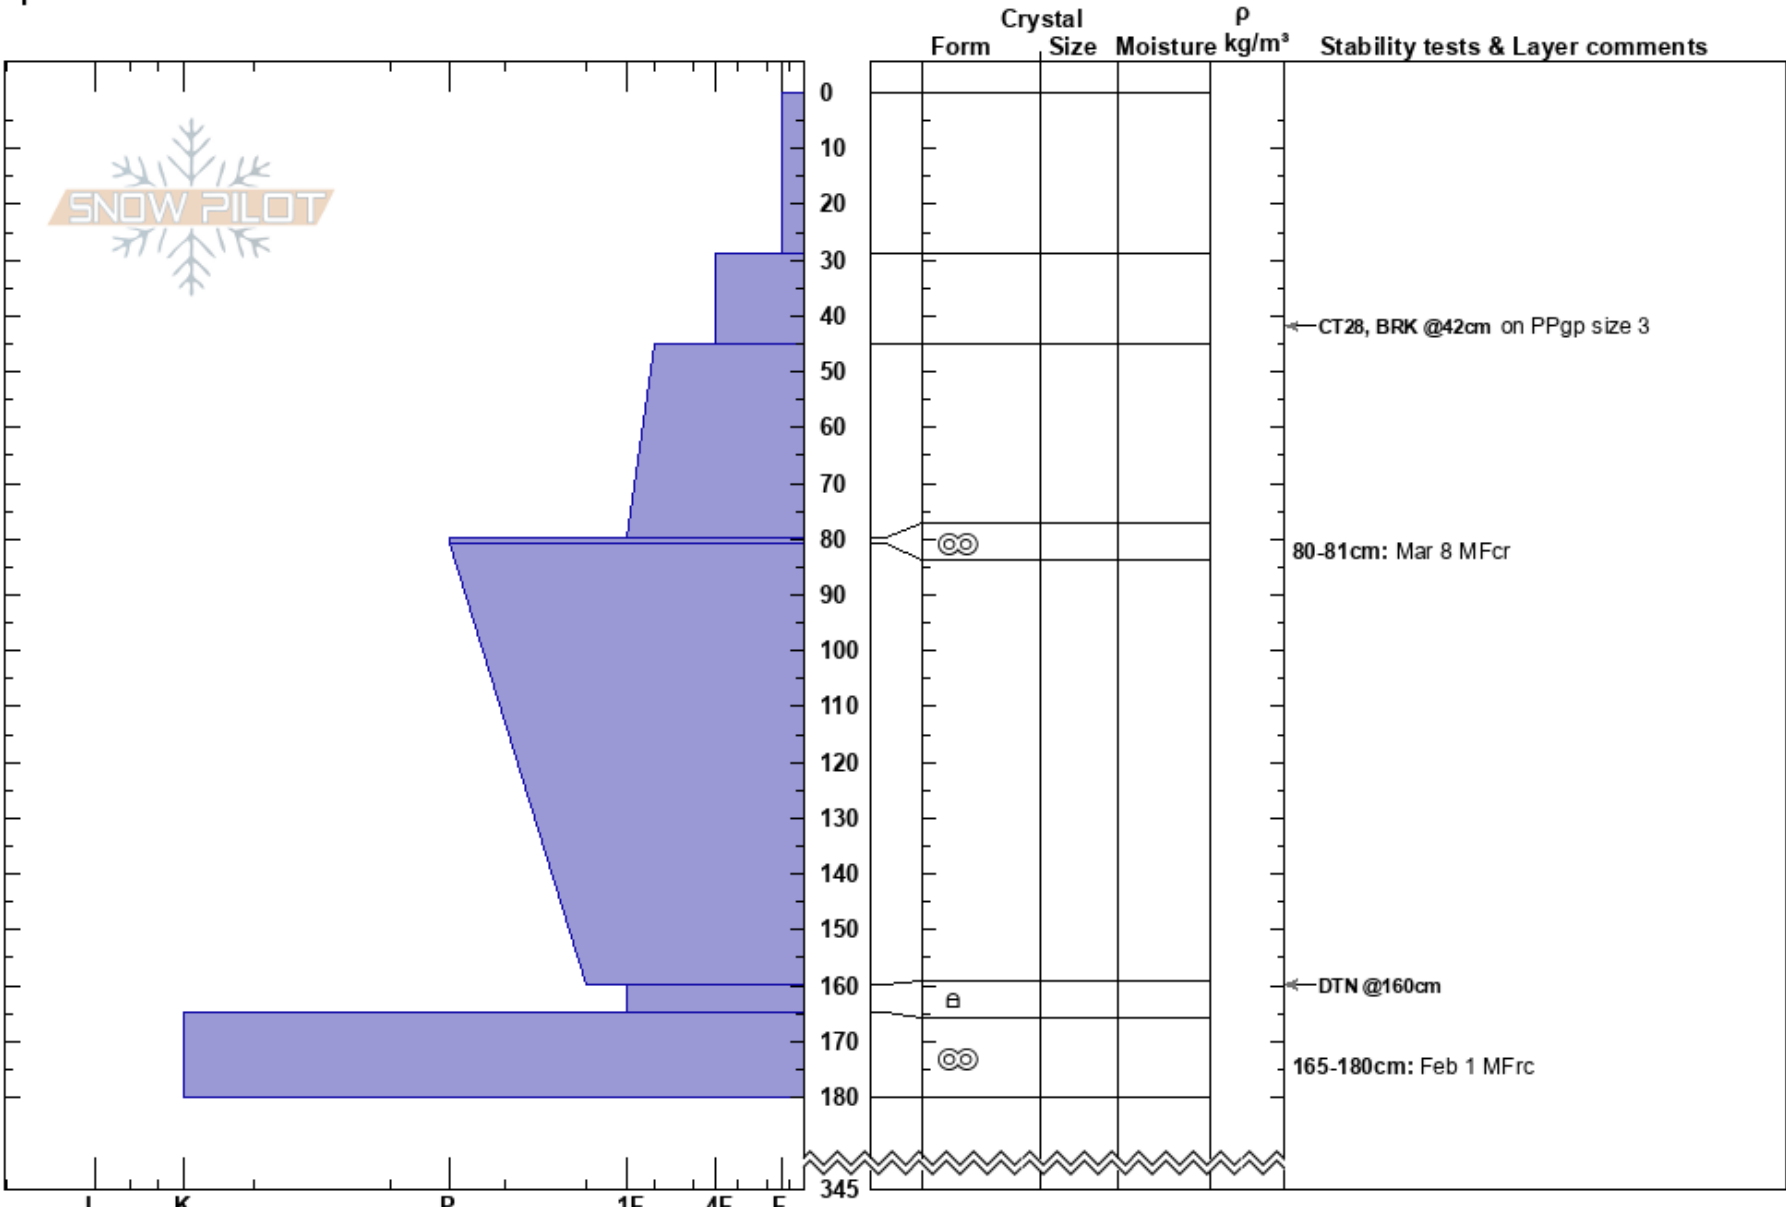

Christians and Lions  
 Monashee  
 BC  
**Elevation:** 1900 m  
**Aspect:** W  
**Specifics:**

Kelly Cytko  
 14/03/2024 - 11:15  
**Co-ord:**  
**Slope Angle:** 40°  
**Wind Loading:**

**Stability:**  
**Air Temperature:** -5°C  
**Sky Cover:** FEW  
**Precipitation:** NO  
**Wind:** Calm

**HS:**345  
**PF:**50  
 80-81cm: Mar 8 MFcr  
 165-180cm: Feb 1 MFrc

**Layer Notes:**

**Notes:** Checking FC on Feb 1 MFrc and doing some upper snowpack tests.