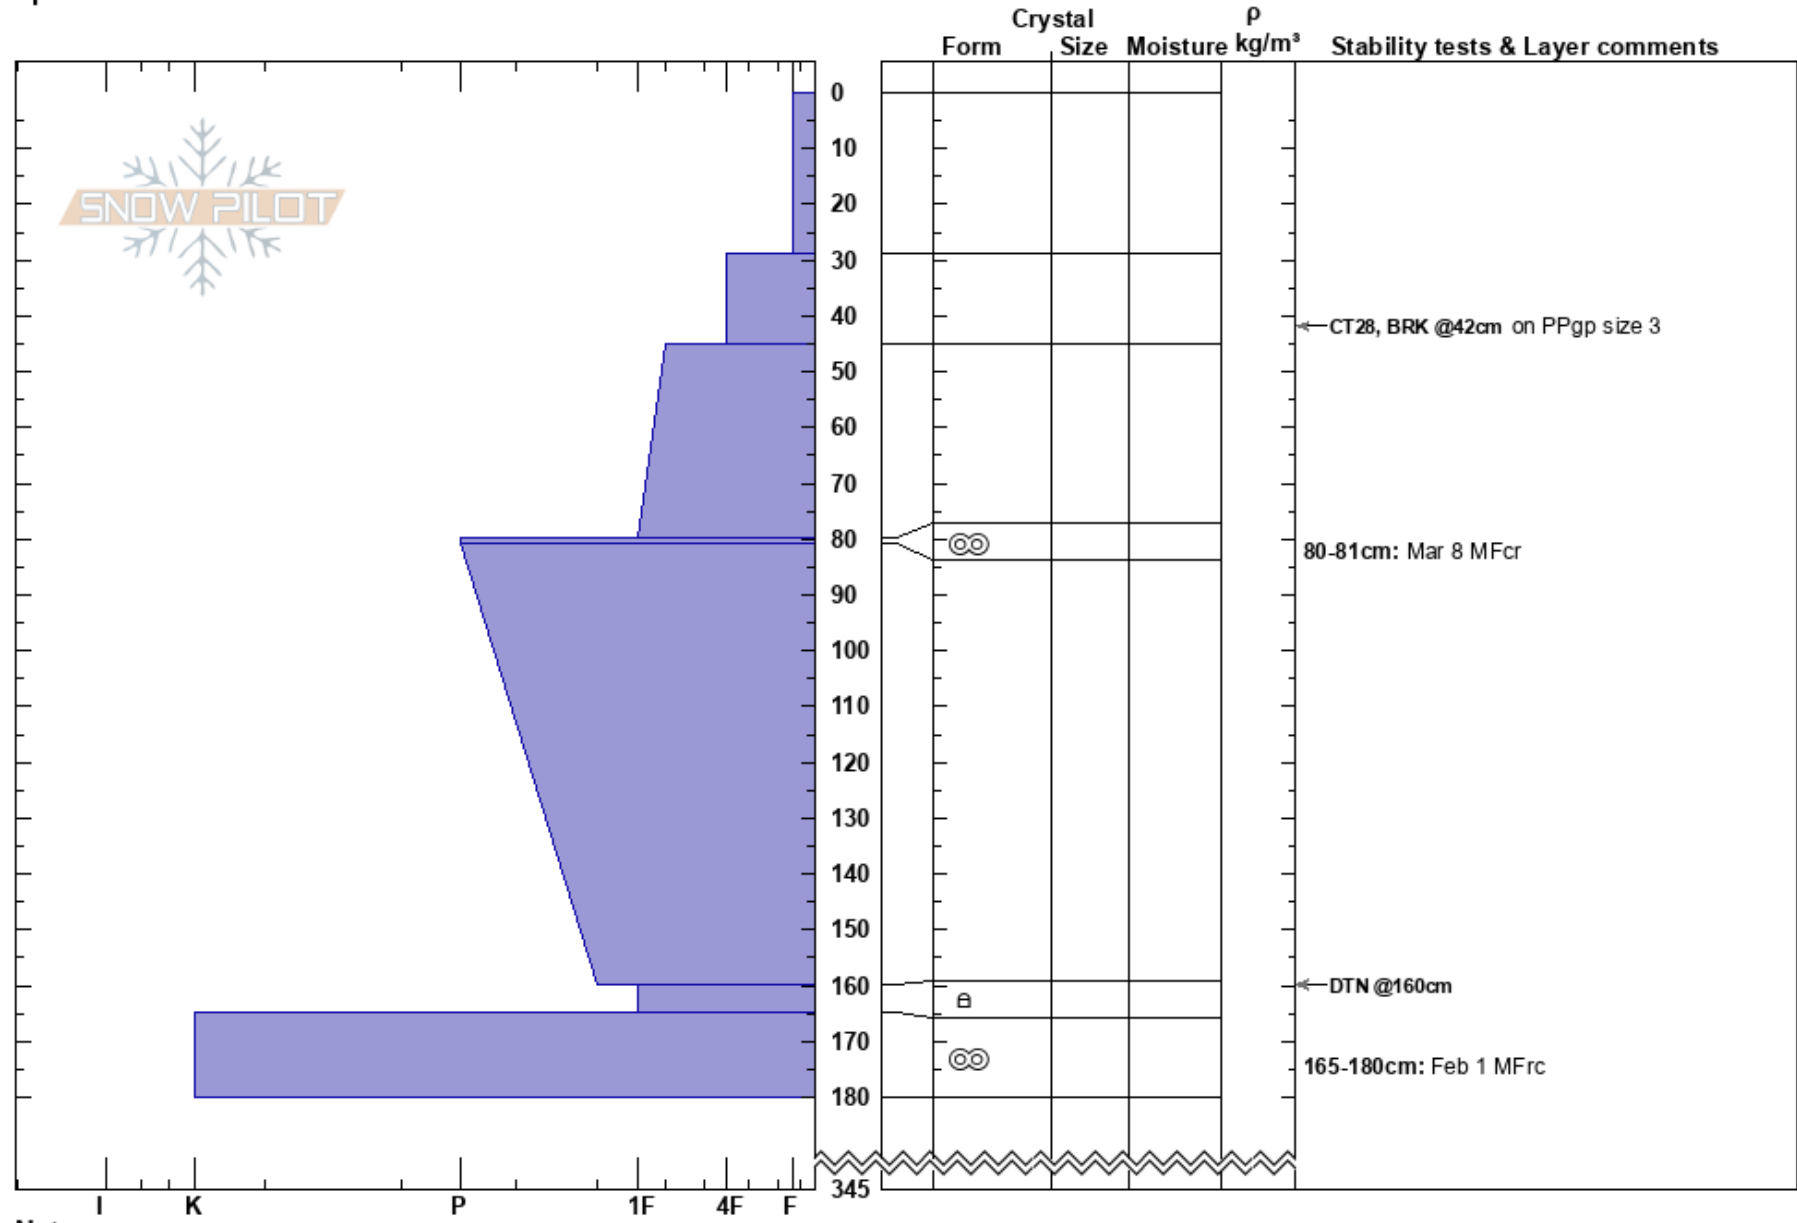

Christians and Lions  
Monashee  
BC  
Elevation: 1900 m  
Aspect: W  
Specifics:

Kelly Cytko  
14/03/2024 - 11:15  
Co-ord:  
Slope Angle: 40°  
Wind Loading:

Stability: HS:345  
Air Temperature: -5°C PF:50  
Sky Cover: FEW  
Precipitation: NO  
Wind: Calm  
80-81cm: Mar 8 MFcr  
165-180cm: Feb 1 MFrc

Notes: Checking FC on Feb 1 MFrc and doing some upper snowpack tests.