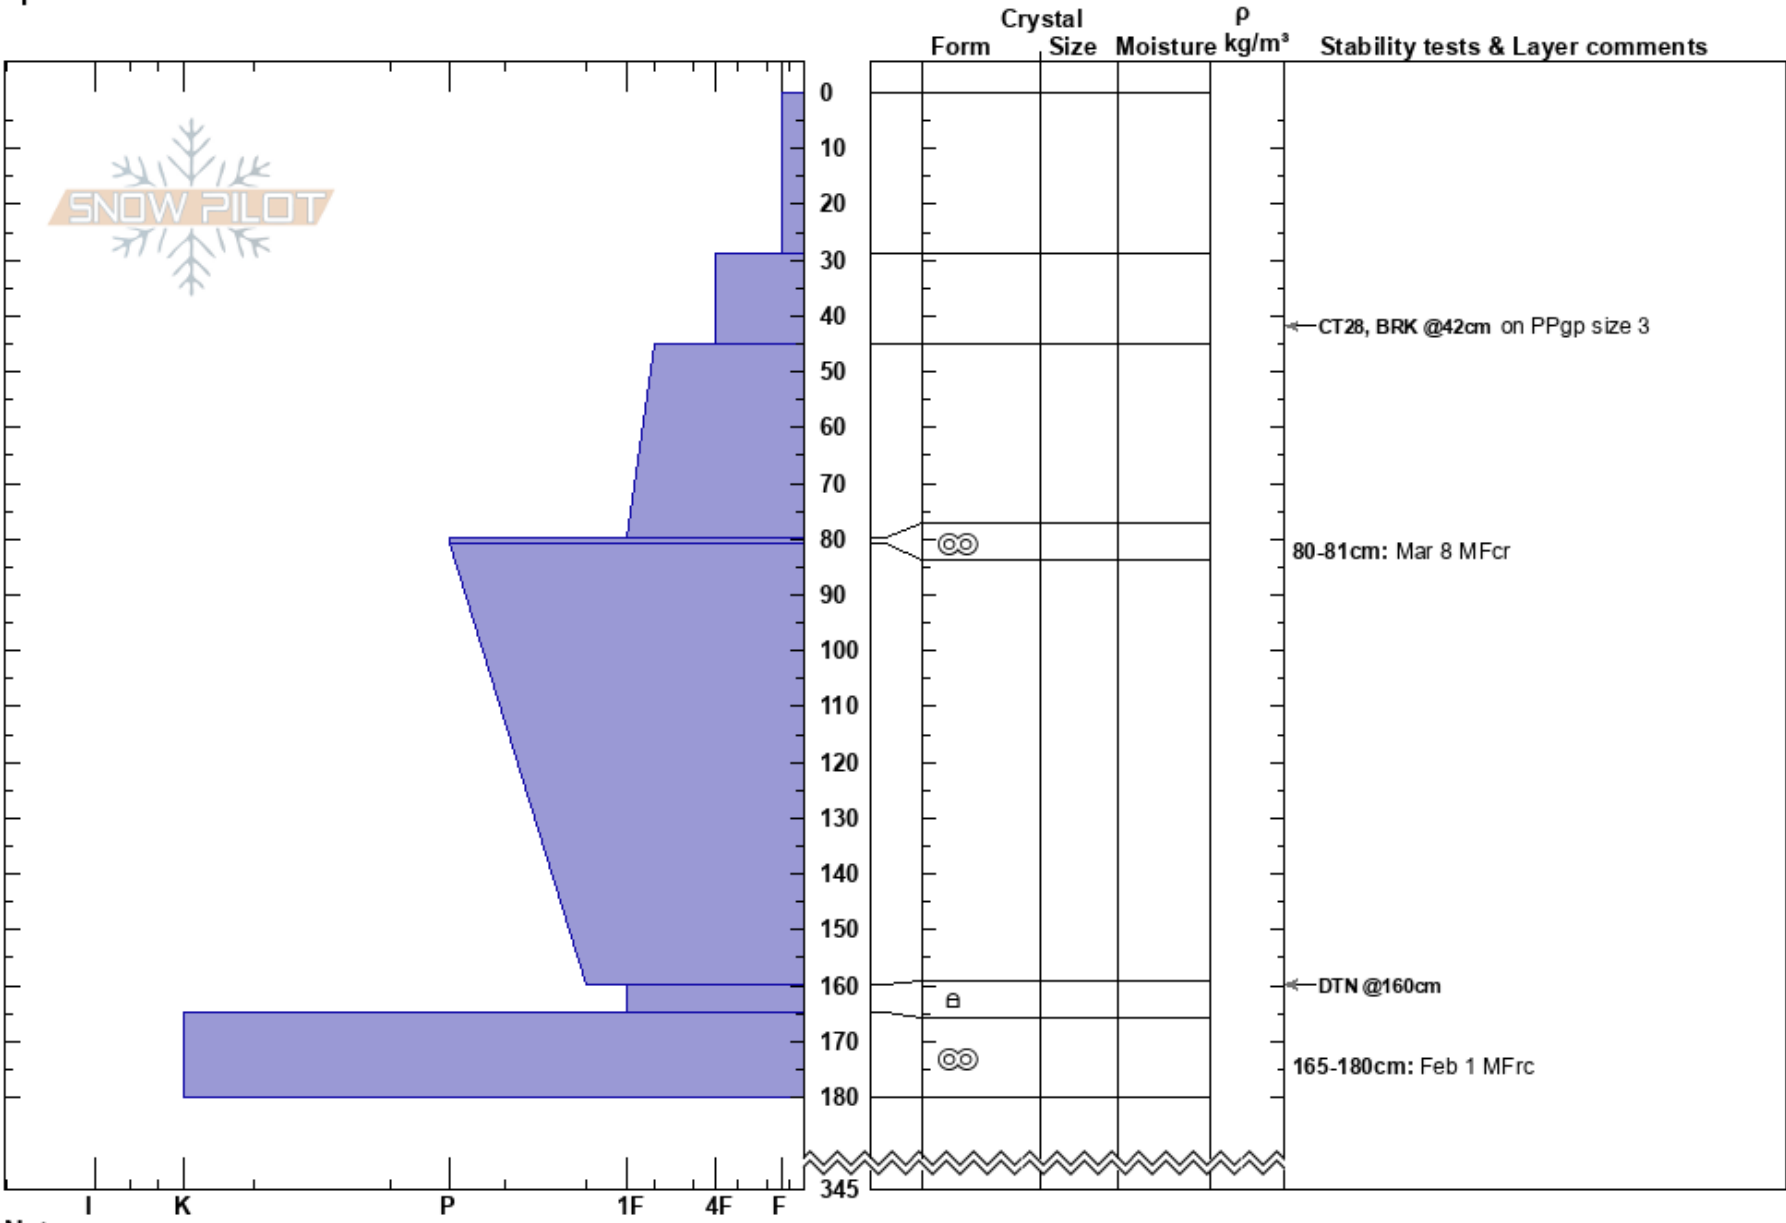

Christians and Lions
 Monashee
 BC
 Elevation: 1900 m
 Aspect: W
 Specifics:

Kelly Cytko
 14/03/2024 - 11:15
 Co-ord:
 Slope Angle: 40°
 Wind Loading:

Stability: **HS:345**
 Air Temperature: -5°C **PF:50**
 Sky Cover: FEW
 Precipitation: NO
 Wind: Calm

Layer Notes:
 80-81cm: Mar 8 MFcr
 165-180cm: Feb 1 MFrc

Notes: Checking FC on Feb 1 MFrc and doing some upper snowpack tests.