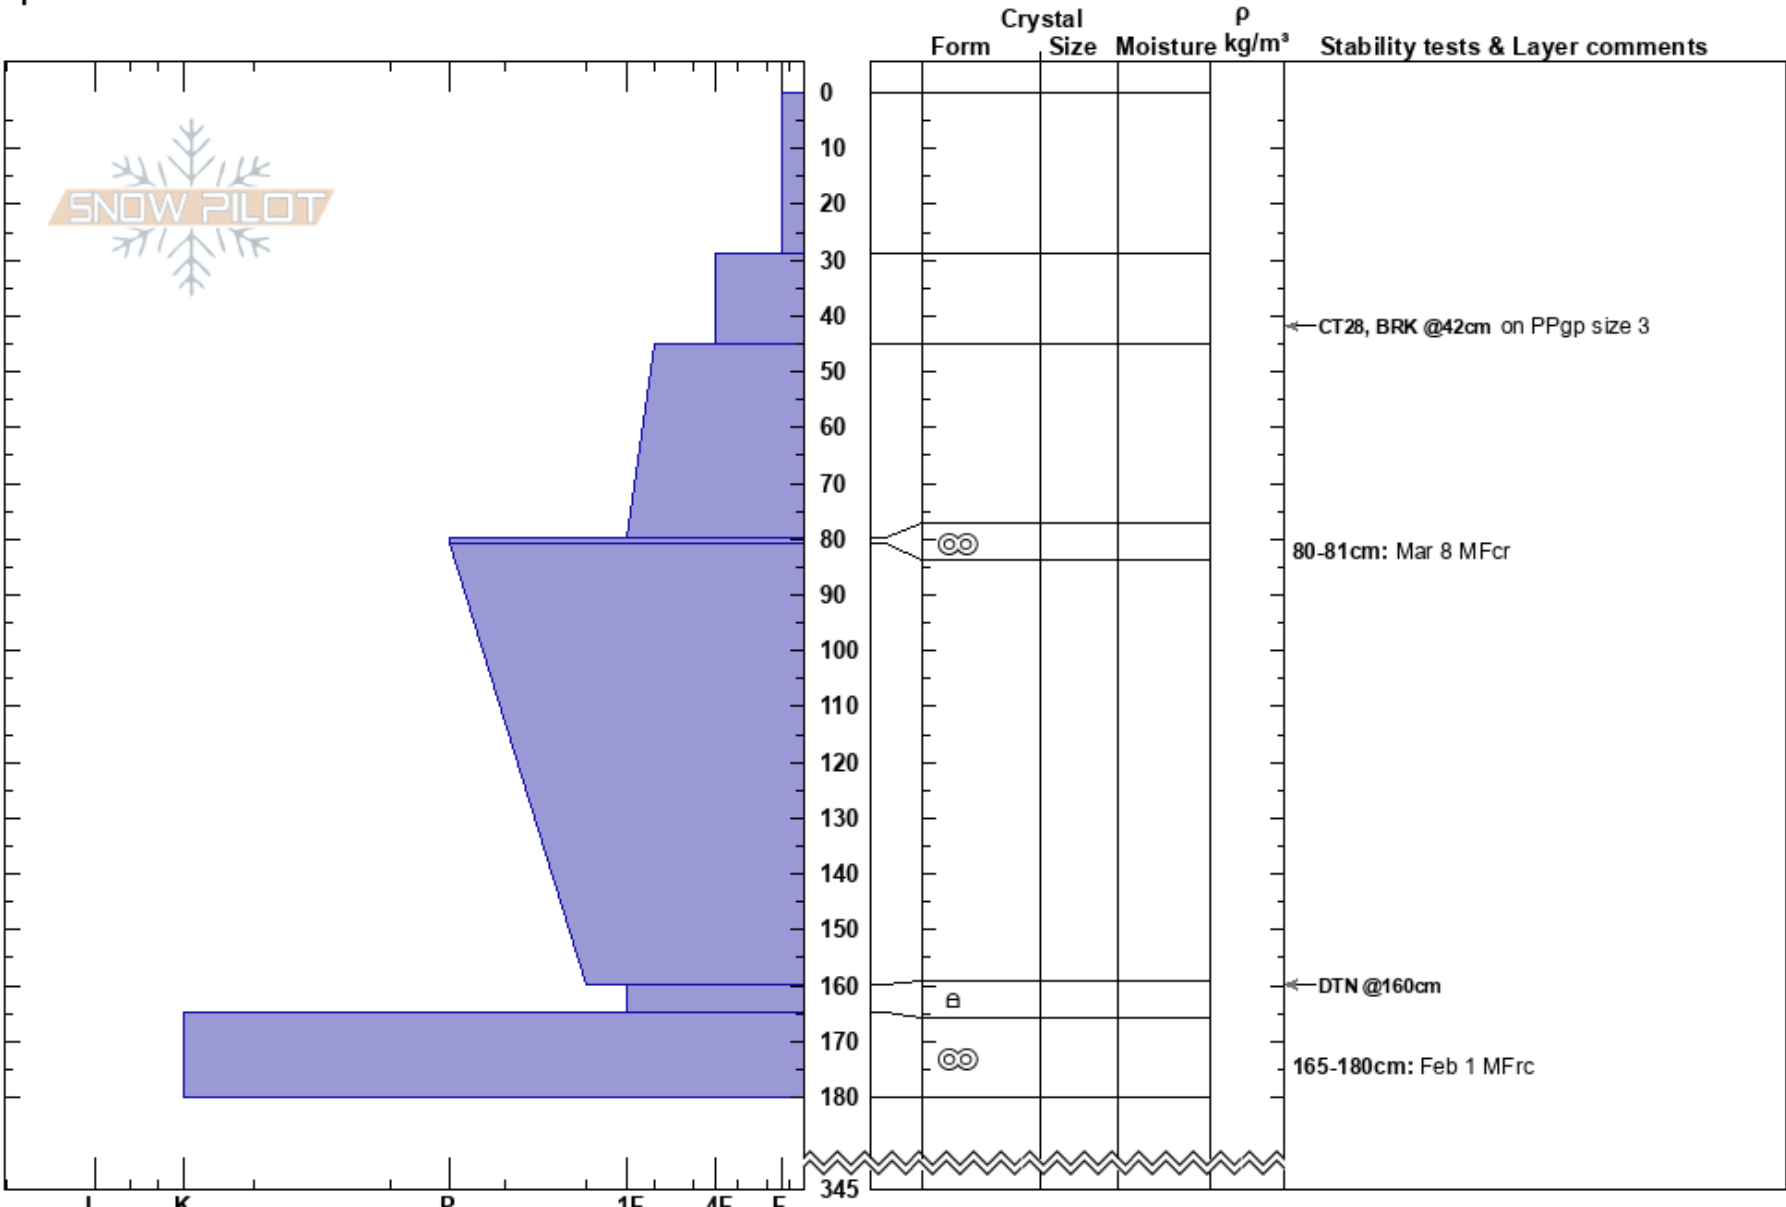

Christians and Lions
 Monashee
 BC
 Elevation: 1900 m
 Aspect: W
 Specifics:

Kelly Cytko
 14/03/2024 - 11:15
 Co-ord:
 Slope Angle: 40°
 Wind Loading:

Stability: **HS:345**
 Air Temperature: -5°C **PF:50**
 Sky Cover: FEW
 Precipitation: NO
 Wind: Calm

Layer Notes:
 80-81cm: Mar 8 MFcr
 165-180cm: Feb 1 MFrc

Notes: Checking FC on Feb 1 MFrc and doing some upper snowpack tests.