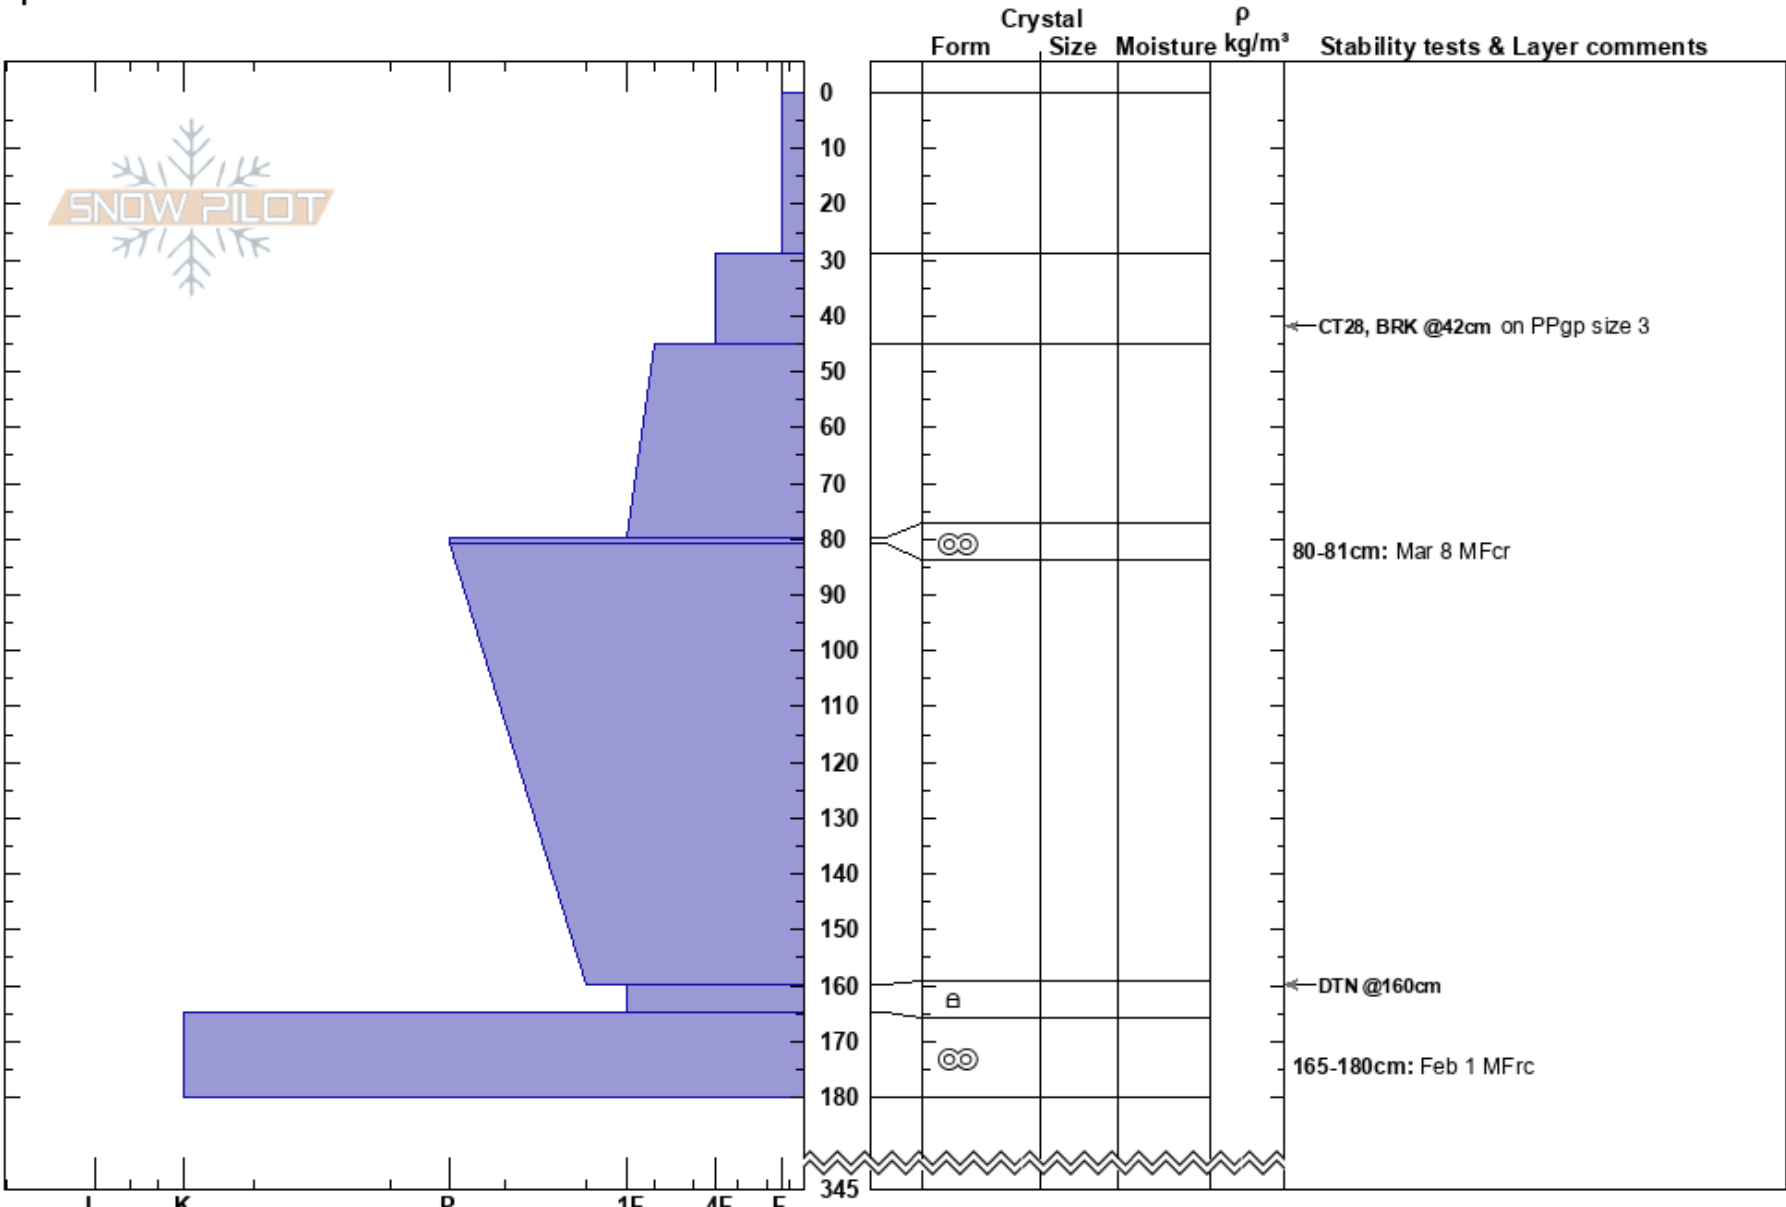

Christians and Lions  
 Monashee  
 BC  
 Elevation: 1900 m  
 Aspect: W  
 Specifics:

Kelly Cytko  
 14/03/2024 - 11:15  
 Co-ord:  
 Slope Angle: 40°  
 Wind Loading:

Stability: **HS:345**  
 Air Temperature: -5°C **PF:50**  
 Sky Cover: FEW  
 Precipitation: NO  
 Wind: Calm

**Layer Notes:**  
 80-81cm: Mar 8 MFcr  
 165-180cm: Feb 1 MFrc

**Notes:** Checking FC on Feb 1 MFrc and doing some upper snowpack tests.