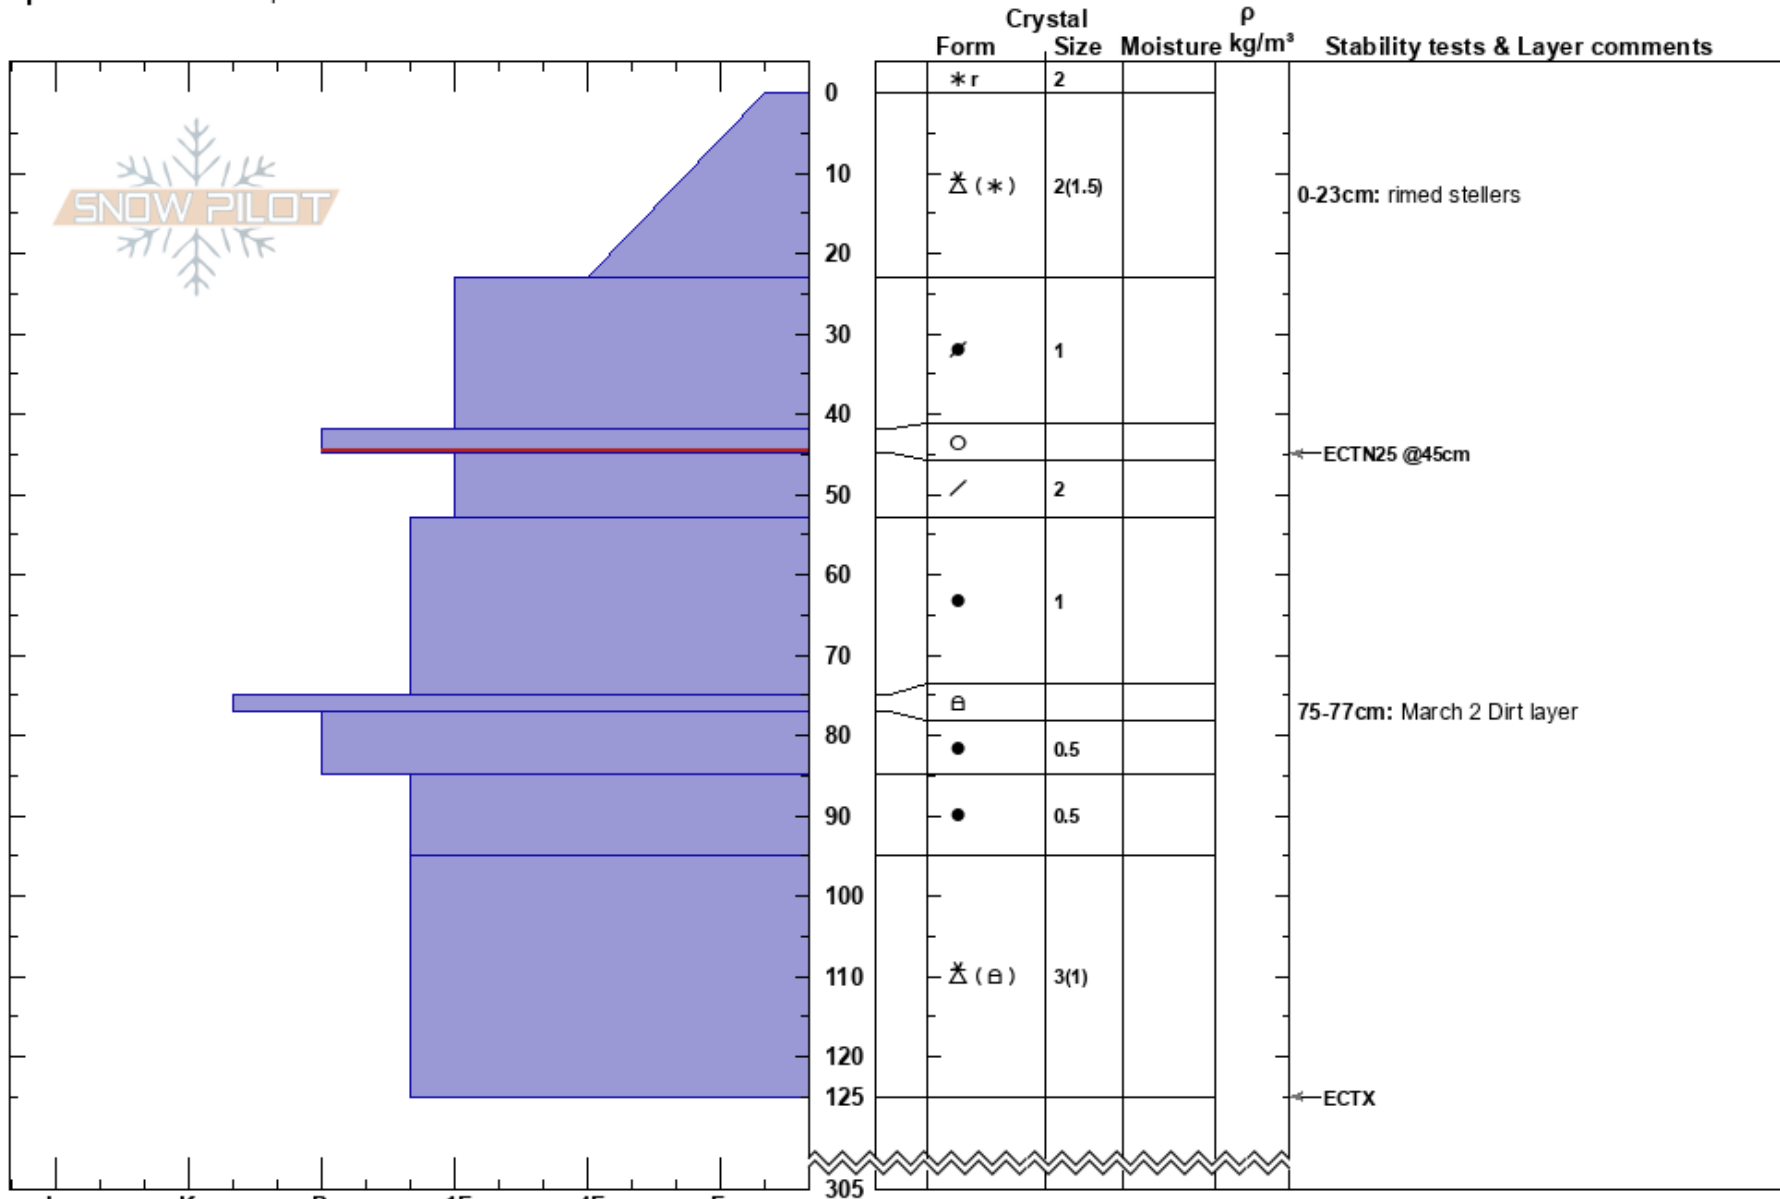

East Bowl NW 9780'  
 Central Wasatch  
 UT  
 Elevation: 9780 ft  
 Aspect: 305°  
 Specifics: We skied slope

Dave Kelly  
 03/14/2024 - 11:40am  
 Co-ord: 40.60117N, -111.61873W  
 Slope Angle: 34°  
 Wind Loading:

Stability: Good  
 Air Temperature: -7.2°C  
 Sky Cover: OVC  
 Precipitation: S-1  
 Wind: N Light Breeze

HS:305  
 Layer Notes:  
 0-23cm: rimed stellers  
 42-45cm: Problematic layer  
 75-77cm: March 2 Dirt layer

**Notes:** Pit with JHK. Winds were light blowing from the north. Cloud deck was around 9800' and this snowpit was just below the cloud deck. Riming occurring in the cloud. Clean shear when prying at 95cm from surface after ECTX x 2 on small grained rounding facets. Not a concern in this location all things considered.