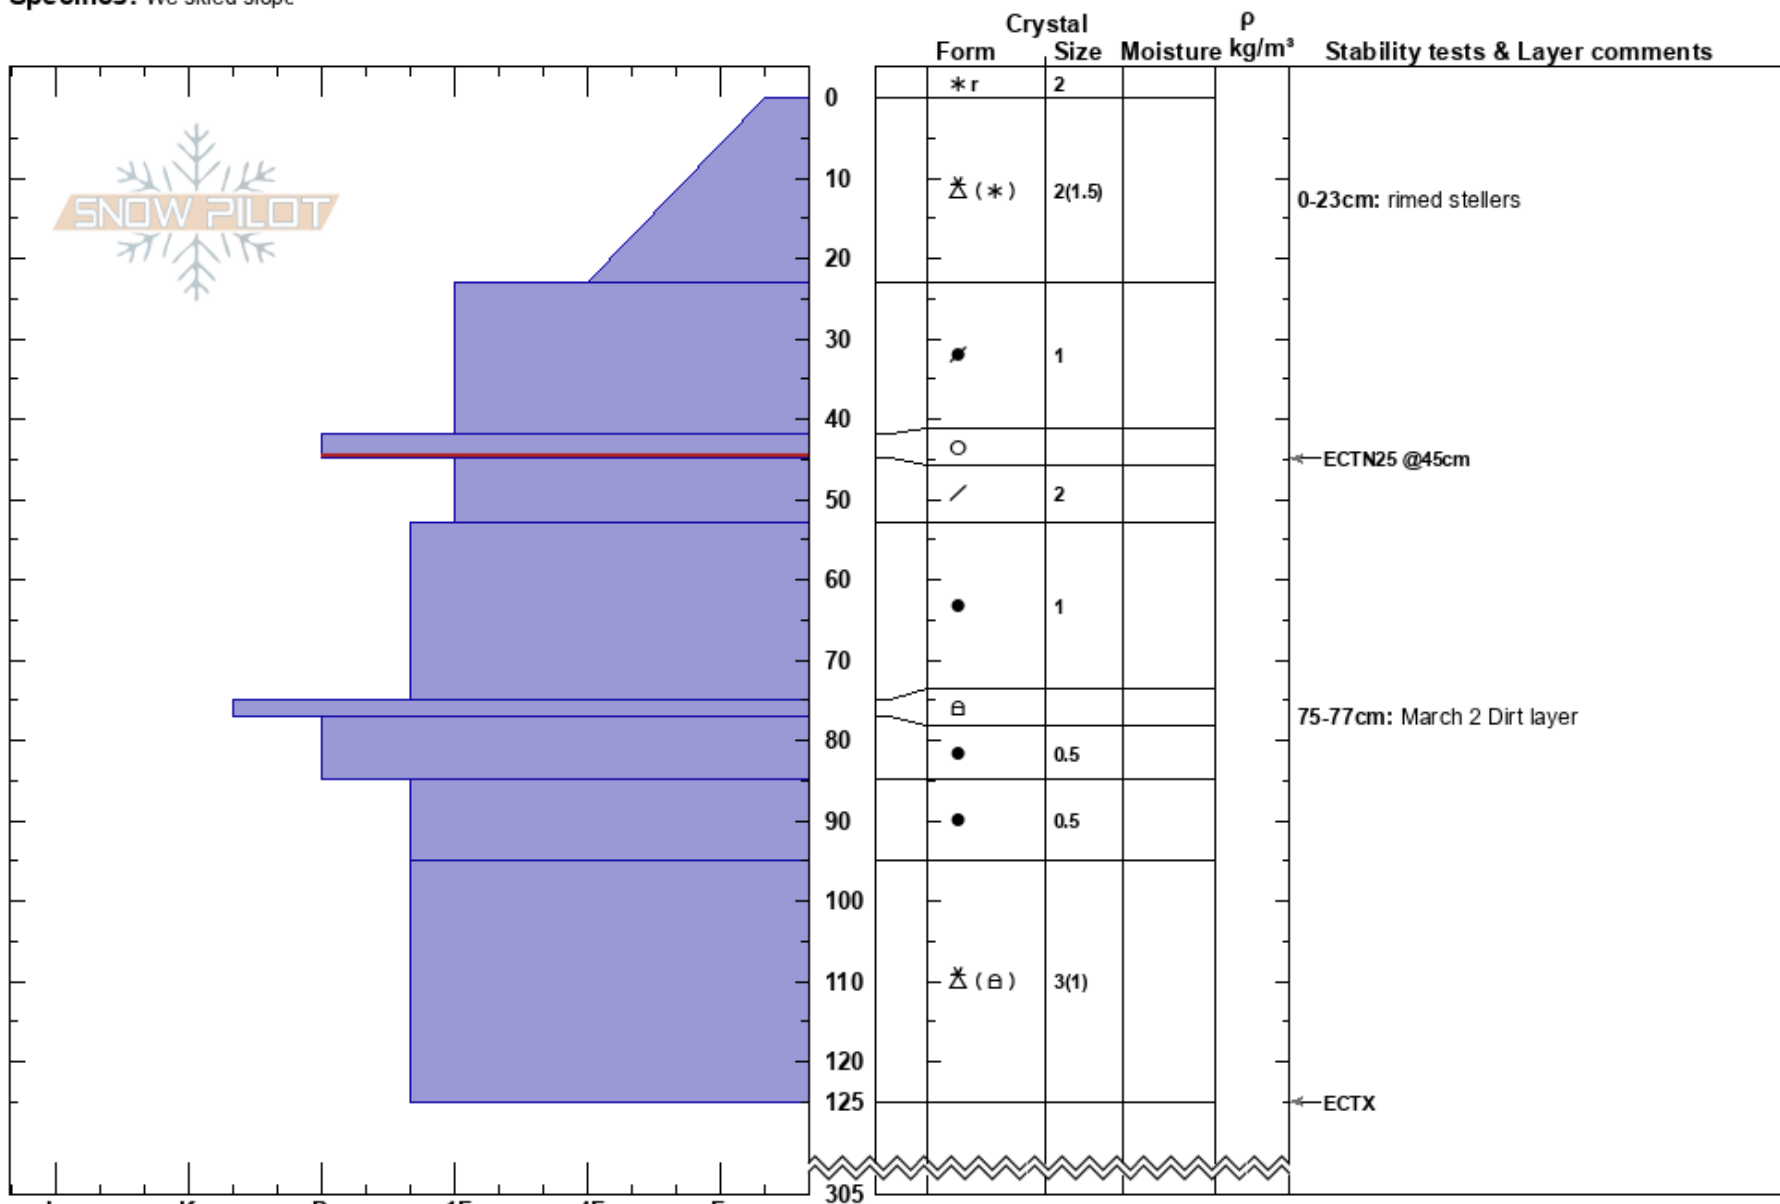

East Bowl NW 9780'
 Central Wasatch
 UT
 Elevation: 9780 ft
 Aspect: 305°
 Specifics: We skied slope

Dave Kelly
 03/14/2024 - 11:40am
 Co-ord: 40.60117N, -111.61873W
 Slope Angle: 34°
 Wind Loading:

Stability: Good
 Air Temperature: -7.2°C
 Sky Cover: OVC
 Precipitation: S-1
 Wind: N Light Breeze

HS:305
 Layer Notes:
 0-23cm: rimed stellers
 42-45cm: Problematic layer
 75-77cm: March 2 Dirt layer

Notes: Pit with JHK. Winds were light blowing from the north. Cloud deck was around 9800' and this snowpit was just below the cloud deck. Riming occurring in the cloud. Clean shear when prying at 95cm from surface after ECTX x 2 on small grained rounding facets. Not a concern in this location all things considered.