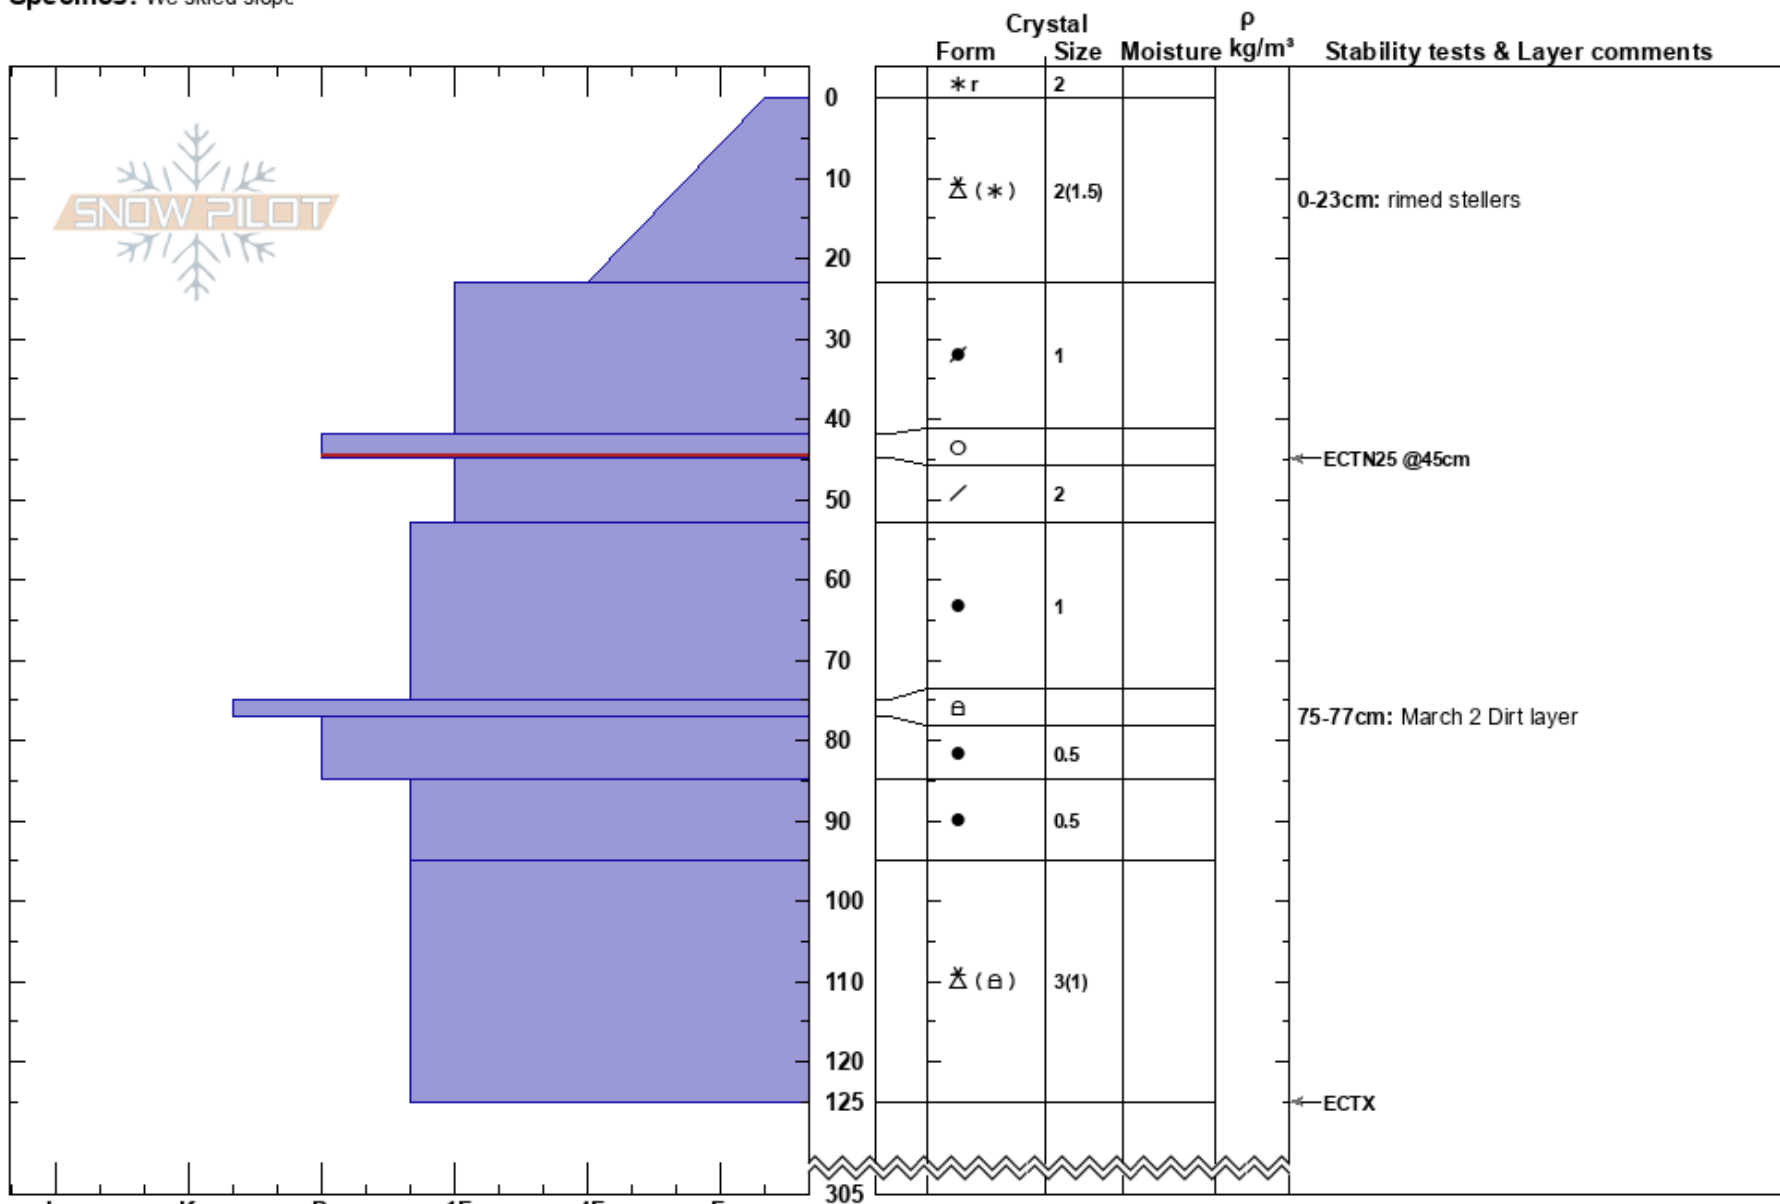

East Bowl NW 9780'
 Central Wasatch
 UT
 Elevation: 9780 ft
 Aspect: 305°
 Specifics: We skied slope

Dave Kelly
 03/14/2024 - 11:40am
 Co-ord: 40.60117N, -111.61873W
 Slope Angle: 34°
 Wind Loading:

Stability: Good HS:305
 Air Temperature: -7.2°C
 Sky Cover: OVC
 Precipitation: S-1
 Wind: N Light Breeze

Layer Notes:
 0-23cm: rimed stellers
 42-45cm: Problematic layer
 75-77cm: March 2 Dirt layer

Notes: Pit with JHK. Winds were light blowing from the north. Cloud deck was around 9800' and this snowpit was just below the cloud deck. Riming occurring in the cloud. Clean shear when prying at 95cm from surface after ECTX x 2 on small grained rounding facets. Not a concern in this location all things considered.