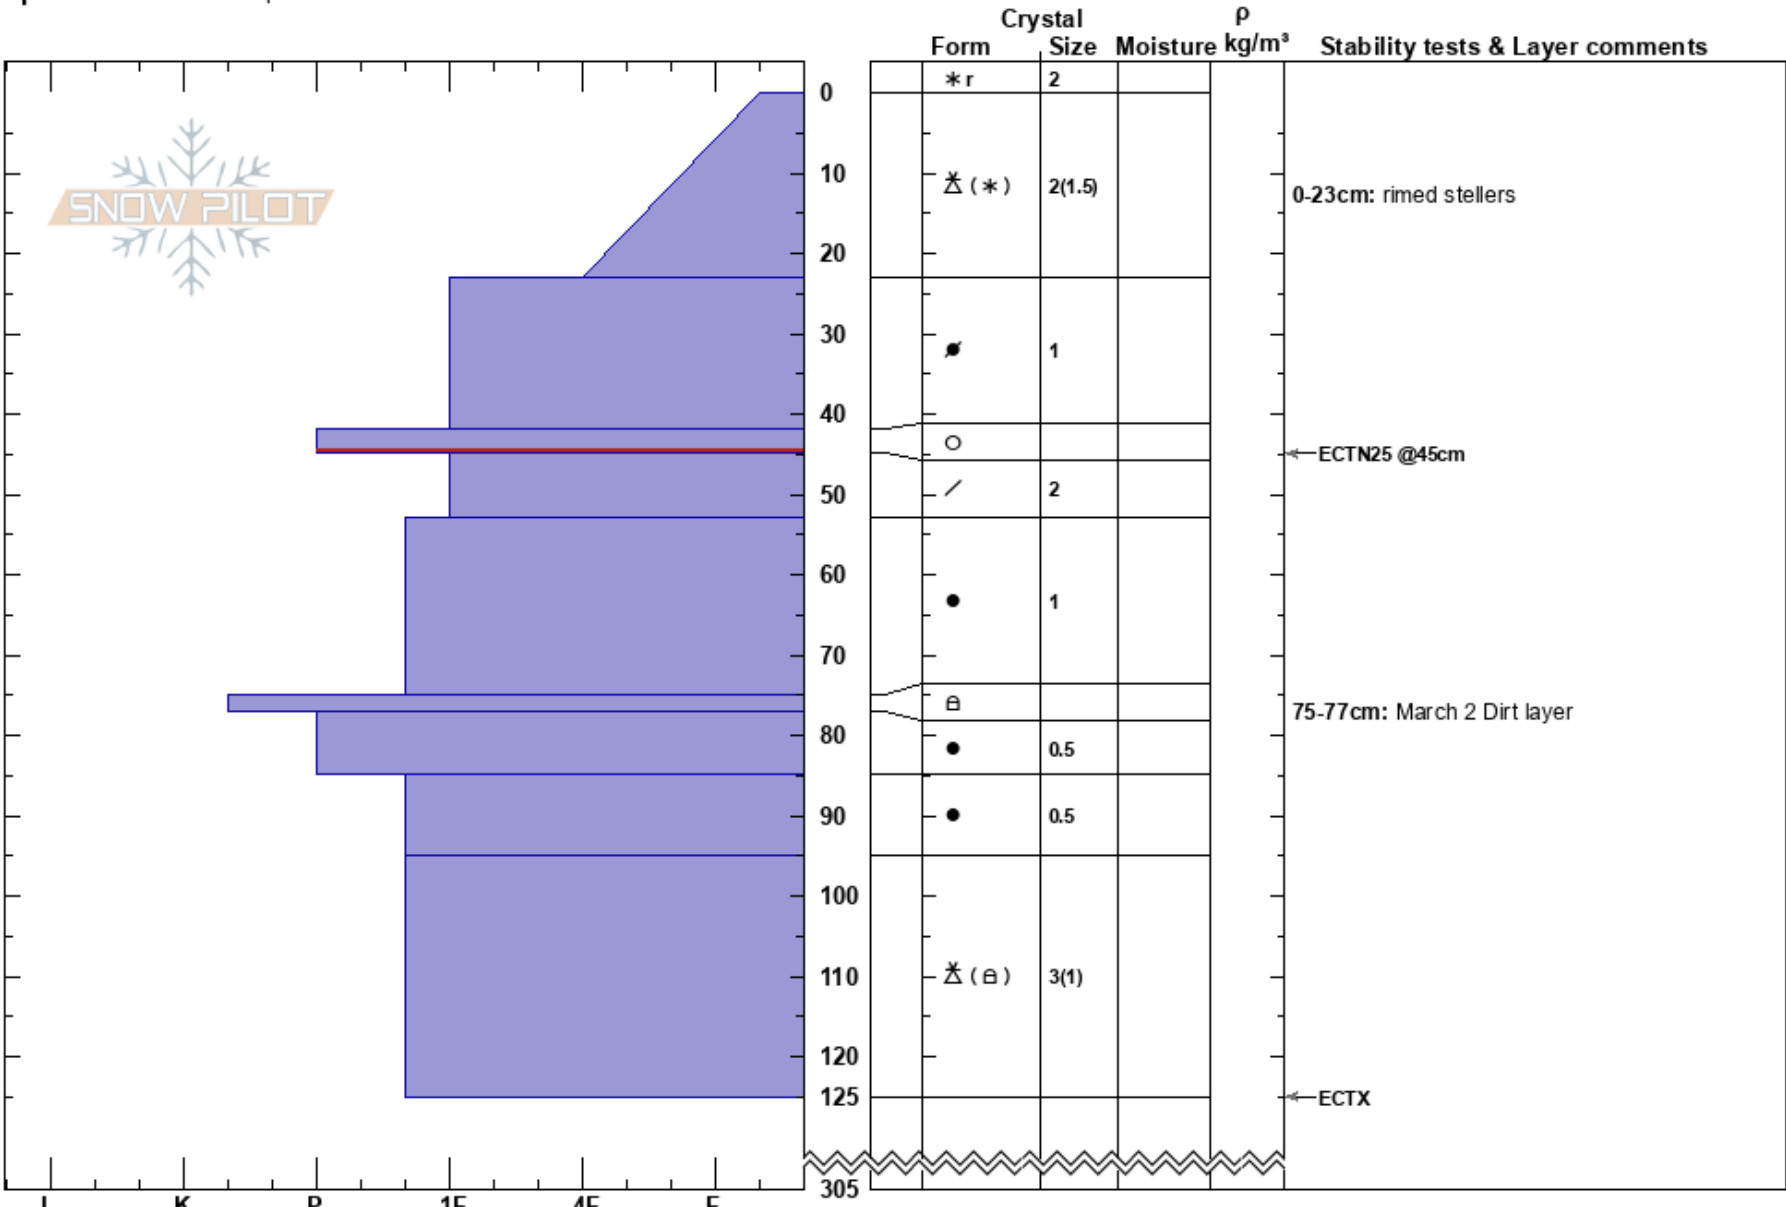

East Bowl NW 9780'
 Central Wasatch
 UT
 Elevation: 9780 ft
 Aspect: 305°
 Specifics: We skied slope

Dave Kelly
 03/14/2024 - 11:40am
 Co-ord: 40.60117N, -111.61873W
 Slope Angle: 34°
 Wind Loading:

Stability: Good
 Air Temperature: -7.2°C
 Sky Cover: OVC
 Precipitation: S-1
 Wind: N Light Breeze

HS:305
 Layer Notes:
 0-23cm: rimed stellers
 42-45cm: Problematic layer
 75-77cm: March 2 Dirt layer

Notes: Pit with JHK. Winds were light blowing from the north. Cloud deck was around 9800' and this snowpit was just below the cloud deck. Riming occurring in the cloud. Clean shear when prying at 95cm from surface after ECTX x 2 on small grained rounding facets. Not a concern in this location all things considered.