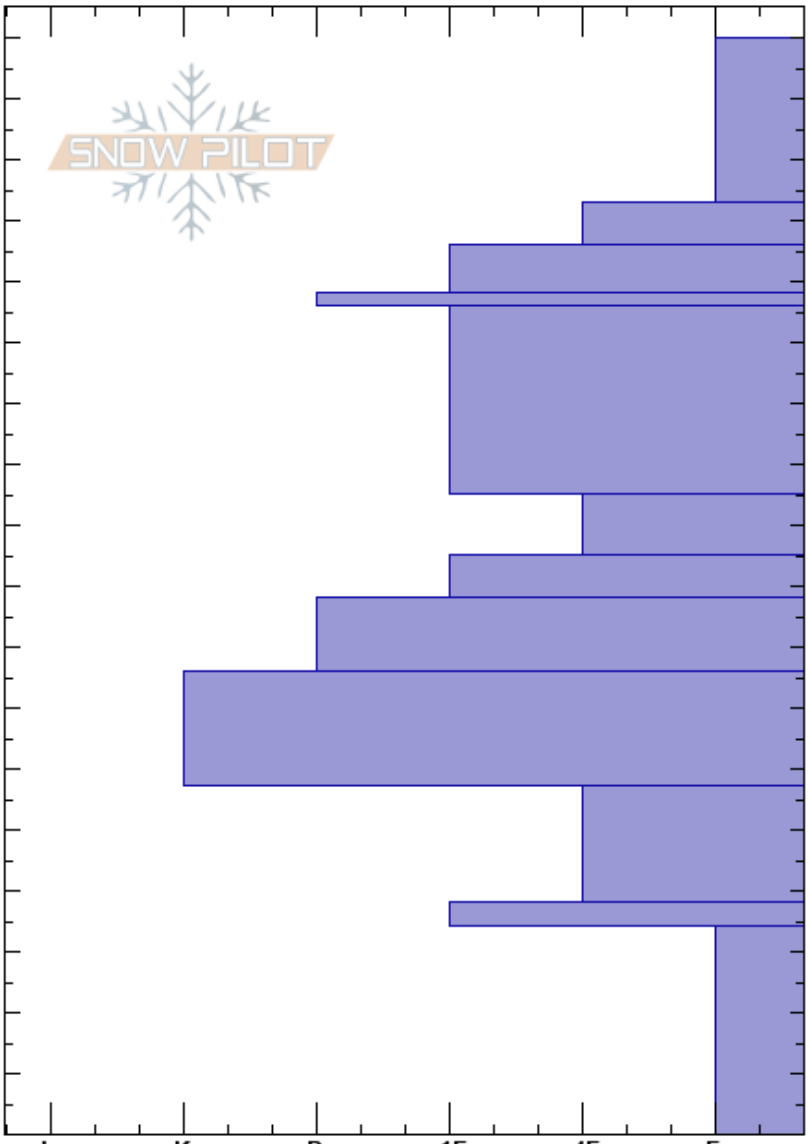

Chalk Mtn  
 Sawatch  
 CO  
 Elevation: 11400 ft  
 Aspect: 315°  
 Specifics:

Tizzy Macgregor  
 03/14/2024 - 11:30am  
 Co-ord: 39.36271N, -106.21337W  
 Slope Angle: 7°  
 Wind Loading:

Stability:  
 Air Temperature: -5°C  
 Sky Cover: OVC  
 Precipitation: S-1  
 Wind: Calm

HS:180  
 138-136cm: Dust Layer

Height (cm)	Crystal		$\rho$ kg/m <sup>3</sup>	Stability tests & Layer comments
	Form	Size		
180				
170	+	1		
160				← CT18, Q3 @160cm Failed under new
150	/ (•)	1		
145	•	1		
140	•	0.5-1		138-136cm: Dust Layer
130				
120	•	0.5-1		
110				
100	□	1.5		
90	□	1.5		
80	○	0.5		
70				
65	○	0.5-1		← DTN @60cm above knife
50	□	1.5-2		
40	○ (□)	2-2.5		
30				
20	^	2-4		
10				
0				