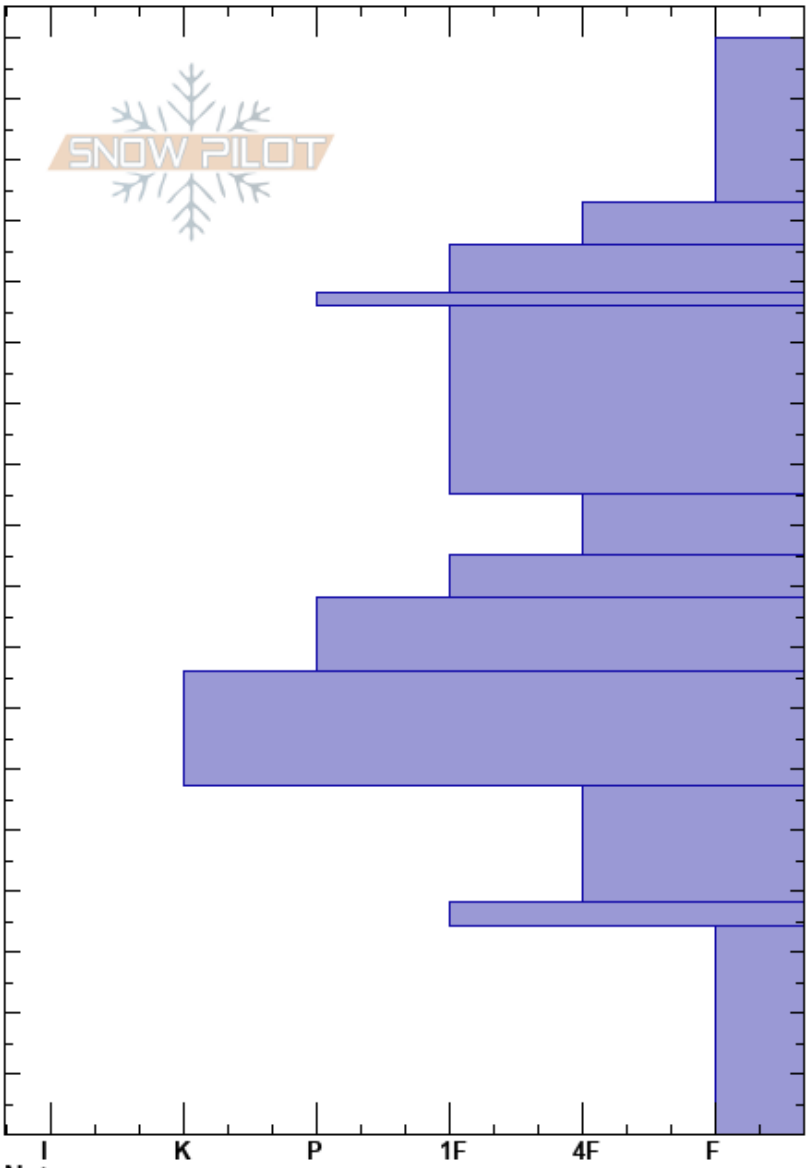

Chalk Mtn
 Sawatch
 CO
 Elevation: 11400 ft
 Aspect: 315°
 Specifics:

Tizzy Macgregor
 03/14/2024 - 11:30am
 Co-ord: 39.36271N, -106.21337W
 Slope Angle: 7°
 Wind Loading:

Stability:
 Air Temperature: -5°C
 Sky Cover: OVC
 Precipitation: S-1
 Wind: Calm

HS:180
 138-136cm: Dust Layer

Crystal Form	Crystal Size	Moisture	ρ kg/m ³	Stability tests & Layer comments
+	1			
/ (•)	1			
•	1			
•	0.5-1			138-136cm: Dust Layer
•	0.5-1			
□	1.5			
□	1.5			
○	0.5			
○	0.5-1			DTN @60cm above knife
□	1.5-2			
○ (□)	2-2.5			
^	2-4			